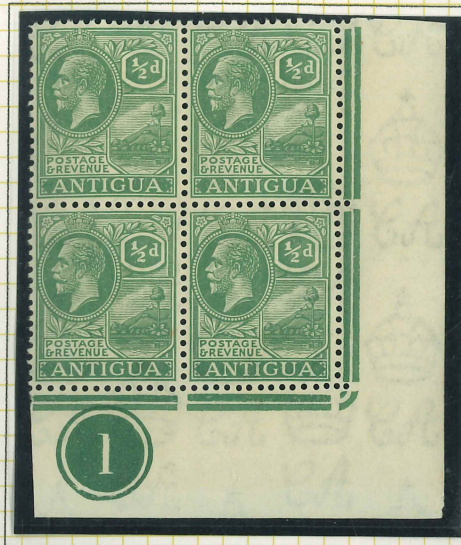

1921-29

Wmk. Mult. Crown CA

The set overprinted 'SPECIMEN'  
(Samuel Type D12)

1921-29

Wmk. Mult. Crown CA

These values were issued at the same time as the Mult Script CA stamps but, because stocks of the Mult. Crown CA coloured papers had to be used up first, these values were printed on this paper.

D12

D12

The set overprinted 'SPECIMEN'  
(Samuel Types D12, D16 and D19)

Two plate number examples of the  
2 1/2d bright blue and the 6d dull  
and bright purple.

1921-29

Wmk. Mult. Script CA

1921-29

Wmk. Mult. Script CA

# Antigua

086

A right-hand pane of the 1d bright scarlet showing the Plate No. 1 and the sheet number '086'. There were 6 printings of this colour totalling 2,656 sheets issued between 1929 and 1937.

1

1921-29