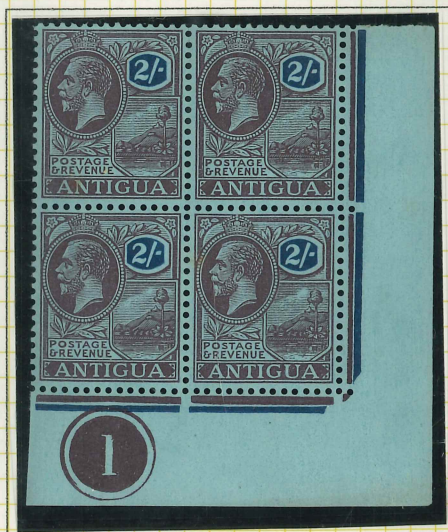

1921-29

Wmk. Mult. Crown CA

The set overprinted 'SPECIMEN'  
(Samuel Type D12)

1921-29

Wmk. Mult. Crown CA

These values were issued at the same time as the Mult Script CA stamps but, because stocks of the Mult. Crown CA coloured papers had to be used up first, these values were printed on this paper.

D12

D12

The set overprinted 'SPECIMEN'  
(Samuel Types D12, D16 and D19)

Two plate number examples of the  
2 1/2d bright blue and the 6d dull  
and bright purple.

1921-29

Wmk. Mult. Script CA

1921-29

Wmk. Mult. Script CA

# Antigua

086

A right-hand pane of the 1d bright scarlet showing the Plate No. 1 and the sheet number '086'. There were 6 printings of this colour totalling 2,656 sheets issued between 1929 and 1937.

1

1921-29

A Plate 1 corner marginal block of 6 of the 2½d orange-yellow.

1921-29

Wmk. Mult. Script CA

A Plate 1 corner marginal block of 4 of the 3d purple/pale yellow.

A Plate 1 corner marginal block of 4 of the 6d dull and bright purple.