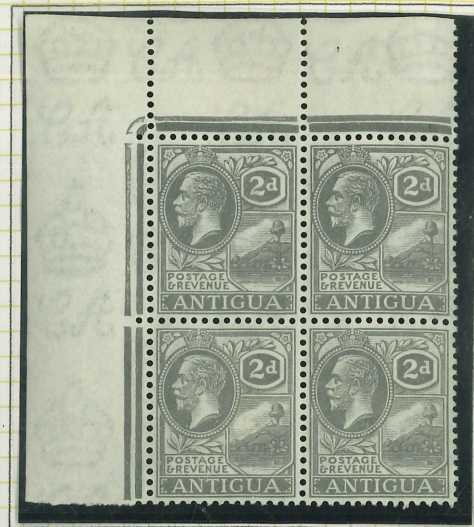

A corner marginal block of 4 of the 2d grey.