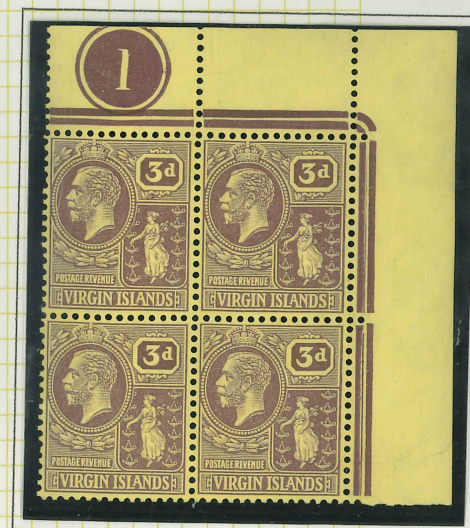

A Plate 1 corner marginal block of 4 of the 3d purple/pale yellow.