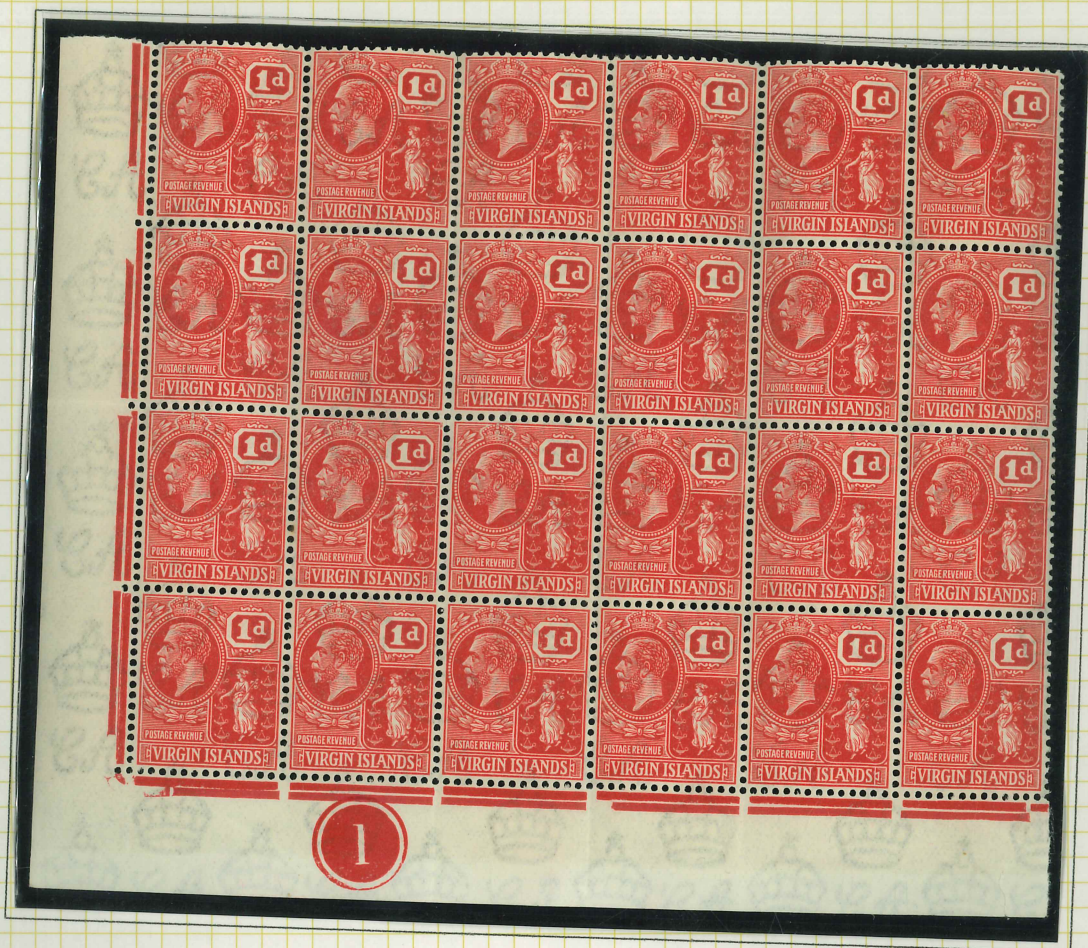

When the time came to issue new stamps in 1923 for the issue with the head of King George V on, supplies of the white paper watermarked Mult Crown CA had been exhausted and those values printed on the white paper used the new Mult Script CA paper. However, there were still supplies of the various coloured papers in stock and these had to be used before the new Script paper could be used. The values so effected were the 3d, 1s, 2s.6d and the 5s.

1922 (Mar) - 1928 Perf. 14 Wmk. Mult Crown CA

The 4 values overprinted 'SPECIMEN'  
(Samuel Type D12)

A Plate 1 block  
of 12 of the 3d  
purple/pale  
yellow.

1922 (Mar) - 1928 Perf. 14 Wmk Mult Script CA

A Plate 1 corner marginal block of 4 of the 1d bright violet.

A Plate 1 corner marginal block of 4 of the 1d scarlet.

1922 (Mar) - 1928 Perf. 14

Wmk Mult Script CA

A Plate 1 corner marginal block of 24 of the 1d rose-carmine, this time with two Jubilee lines.

1922 (Mar) - 1928 Perf. 14

Wmk Mult Script CA

A Plate 1 block of 36 of the 1 1/2d carmine-red from the left pane.

1922 (Mar) - 1928 Perf. 14

Wmk Mult Script CA

A Plate 1 marginal block of 18 of the 1 1/2d Venetian red.