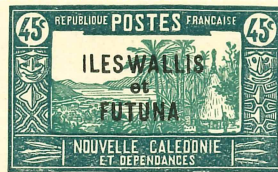

WALLIS AND FUTUNA ISLANDS

1227

1920-28. Stamps of New Caledonia overprinted in black or red

Black on green

Blue on green

Blue on green

1922-28. As last. Surcharged in various colours

1928. As 1920-28

WALLIS AND FUTUNA ISLANDS—continued

1930. Stamps of New Caledonia, 1928, overprinted

43/84

78

D 85 97

FRENCH INDIA
(INDIAN SETTLEMENTS)

1892. Perf. Name in red or blue

Black and azure