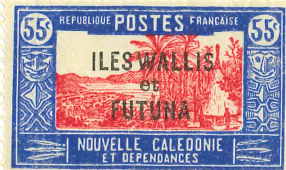

WALLIS AND FUTUNA ISLANDS

1227

1920-28. Stamps of New Caledonia overprinted in black or red

Black on green

Blue on green

Blue on green

1922-28. As last. Surcharged in various colours

1928. As 1920-28

WALLIS AND FUTUNA ISLANDS—continued

1930. Stamps of New Caledonia, 1928, overprinted

43/84

78

D 85 97

FRENCH INDIA
(INDIAN SETTLEMENTS)

1892. Perf. Name in red or blue

Black and azure

1903. Fiscal stamp bisected and surcharged

1900. Colours changed

14

15

16

19

Grey-blue

1903. Surcharged