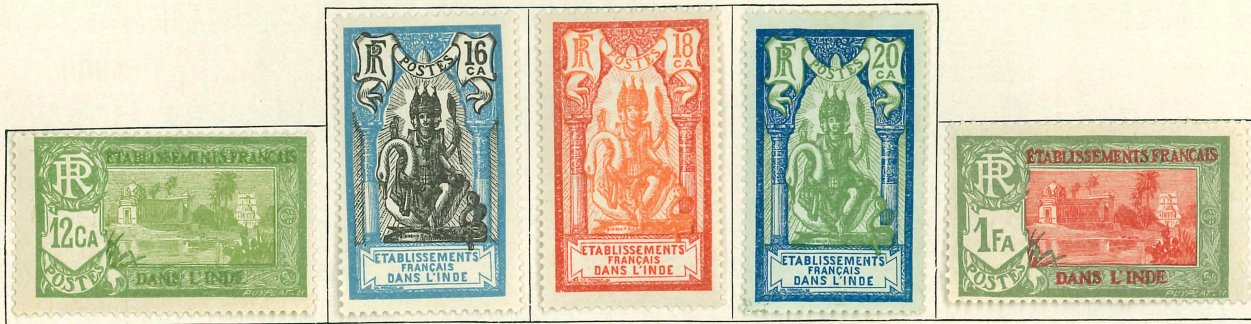

1926-28. Surcharged as last in red or black

FRENCH INDIA—continued

1929. As 1922, but inscribed in new currency

88/157

1931. Colonial Exhibition stamps. As Cameroons but inscribed "ET FRANÇAIS DANS L'INDE" and value in "caches" and "fanons"

8921

108/10

FRENCH OCEANIA
(OCEANIC SETTLEMENTS)
new R. Polynesia.

1892. Name in red or blue. Perf.

Black on azure

Fe 4 5 6 7

8 10 11 12 13 *12 in Oceania*

1900. Colours changed