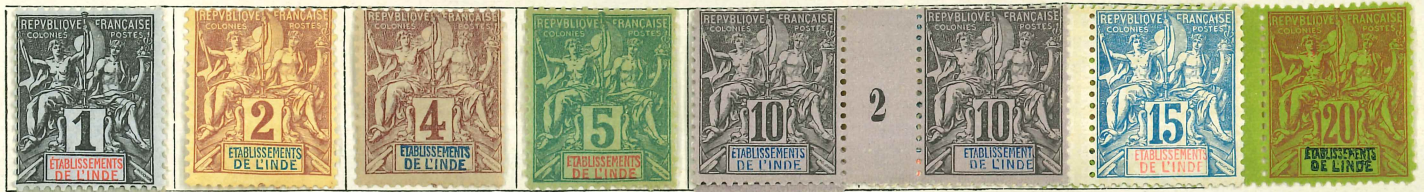

WALLIS AND FUTUNA ISLANDS

1227

1920-28. Stamps of New Caledonia overprinted in black or red

Black on green

Blue on green

Blue on green

1922-28. As last. Surcharged in various colours

1928. As 1920-28

WALLIS AND FUTUNA ISLANDS—continued

1930. Stamps of New Caledonia, 1928, overprinted

43/84

78

D 85 97

FRENCH INDIA
(INDIAN SETTLEMENTS)

1892. Perf. Name in red or blue

Black and azure

1903. Fiscal stamp bisected and surcharged

1900. Colours changed

14

15

16

19

Grey-blue

1903. Surcharged