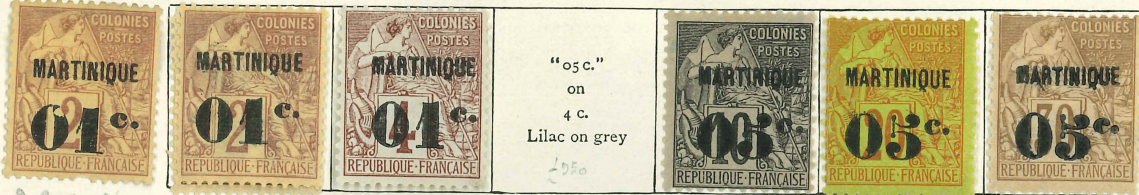

MARTINIQUE

French Colonial stamps, "Commerce" type, surcharged. Perf.
1886

1 (A) Red on green 3 4 5 6 Red on green 7 Red on green

1888

2 Broken 9/16. 9 10 11 12 13 14

15 15a 16 17 18 19 20

1891-92

28 Brown on buff 30 31 29 32

1891. French Colonial Postage Due stamps surcharged. Imperf.
In red In black

21 Tilted 5 Variety 25 (No. 19 a & 20) (to c.) Black 26 27 21 22 24

1892. Perf. Name in red or blue

Black on azure

41 42

MARTINIQUE—continued