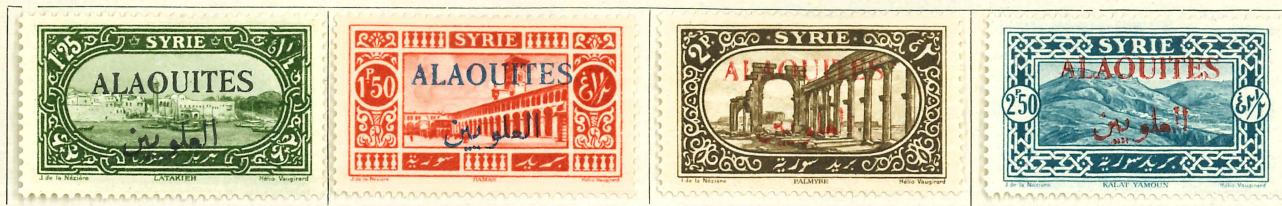

ALAOUITES (TERRITORY OF THE)—continued

1925. Syrian pictorial issue. Overprinted—continued

31

31