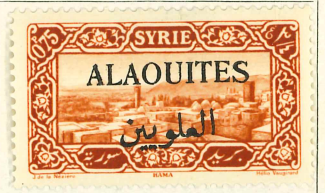

on 20 c., lake-brown

"Pasteur" stamps similarly surcharged

Air Post. Stamps as above overprinted

("2 pi." on 40 c.)

Syrian pictorial issue. Overprinted in red, black, or blue. Perf.

ALAOUITES (TERRITORY OF THE)—continued