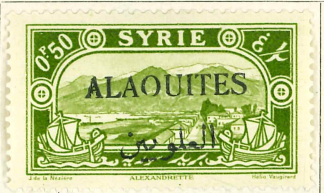

on 20 c., lake-brown

"Pasteur" stamps similarly surcharged

Air Post. Stamps as above overprinted

("2 pi." on 40 c.)

Syrian pictorial issue. Overprinted in red, black, or blue. Perf.

ALAOUITES (TERRITORY OF THE)—continued