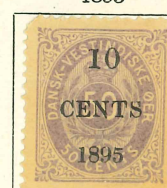

1892. French Colonial stamps of 1881 overprinted "BENIN". Perf.

In black.

2 c.
Brown on buff

Cat #225

In red

35 c.
Black on orange

With "Benin" in black and surcharged with new value

In red

14 c.
Green and lilac

29

1 CENT
on
7 c.
Yellow and lilac

367

38

26