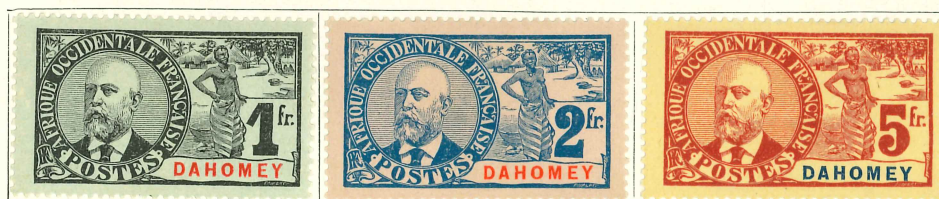

1892. French Colonial stamps of 1881 overprinted "BENIN". Perf.

In black.

2 c.
Brown on buff

Cat #225

In red

35 c.
Black on orange

With "Benin" in black and surcharged with new value

In red

17 Black on azure

1894. Perf.

37 Black on azure

D 33/40 (1906)

190/5
(15.3.37)

1899. Name in red or blue. Perf.

Black on azure

7

8

10

11

13

14

1906. Name in red or blue. Perf.

5 fr.
Lilac

16

17

Grey

Black on blue

Black on azure

21

DAHOMEY—continued

1912. Stamps of 1899 surcharged in black or red

33A AM narrow