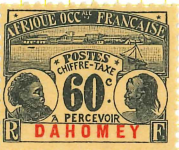

1892. French Colonial stamps of 1881 overprinted "BENIN". Perf.

In black.

2 c.
Brown on buff

Cat #225

In red

35 c.
Black on orange

With "Benin" in black and surcharged with new value

In red

17 Black on azure

1894. Perf.

37 Black on azure

D 33/40 (1906)

190/5
(15.3.37)

1899. Name in red or blue. Perf.

Black on azure

7