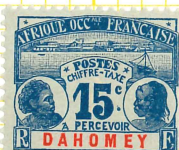

1892. French Colonial stamps of 1881 overprinted "BENIN". Perf.

In black.

2 c.
Brown on buff

Cat #225

In red

35 c.
Black on orange

With "Benin" in black and surcharged with new value

In red

17 Black on azure

1894. Perf.

37 Black on azure

D 33/40 (1906)

190/5
(15.3.37)

1899. Name in red or blue. Perf.

Black on azure

7