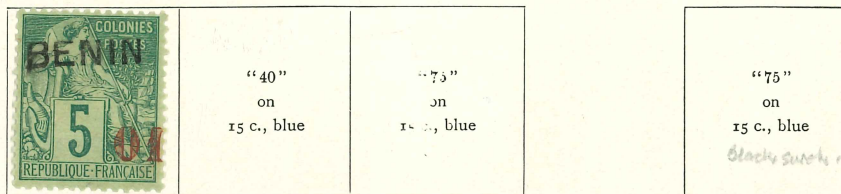

1892. French Colonial stamps of 1881 overprinted "BENIN". Perf.

In black.

2 c.
Brown on buff

Cat #225

In red

35 c.
Black on orange

With "Benin" in black and surcharged with new value

In red

In black

"40"
on
15 c., blue

"75"
on
15 c., blue

"75"
on
15 c., blue
blackly surch.

17/16

16

16 a (2750)

1893. Perf.

17 Black on azure

1894. Perf.

37 Black on azure

D 33/40 (1906)

190/5
(15.3.37)

1899. Name in red or blue. Perf.

Black on azure

7