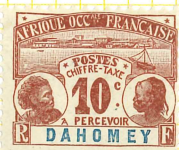

1892. French Colonial stamps of 1881 overprinted "BENIN". Perf.

In black.

2 c.
Brown on buff

Cat #225

In red

35 c.
Black on orange

With "Benin" in black and surcharged with new value

In red

17 Black on azure

1894. Perf.

37 Black on azure

D 33/40 (1906)

190/5
(15.3.37)

1899. Name in red or blue. Perf.

Black on azure

7