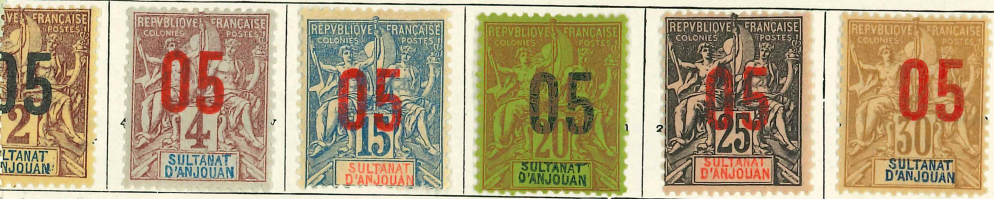

ANJOUAN (SULTANAT D')

(Comoro Is.) East coast of Africa.

1892. Perf. Name in red or blue

Black on azure

1900. Colours changed

1906. New values

1912. Stamps of 1892 surcharged in red or black

ANNAM AND TONQUIN

(Indo-China - now Vietnam)

1888. French colonial stamps surcharged. Perf.

29 B.
€895

23 A. 11

24 B

22 B

25 B

WIDE SPACING.