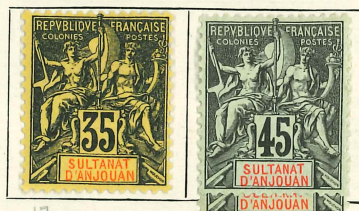

ANJOUAN (SULTANAT D')

(Comoro Is.) East coast of Africa.

1892. Perf. Name in red or blue

Black on azure

1900. Colours changed

1906. New values

1912. Stamps of 1892 surcharged in red or black

ANNAM AND TONQUIN

(Indo-China - now Vietnam)

1888. French colonial stamps surcharged. Perf.

29 B.
€895

23 A. 11

24 B

22 B

25 B

WIDE SPACING.