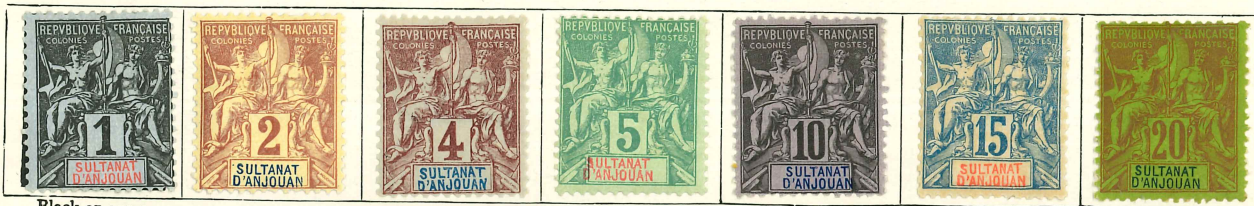

ANJOUAN (SULTANAT D')

(Comoro Is.) East coast of Africa.

1892. Perf. Name in red or blue

Black on azure

1900. Colours changed

1906. New values

1912. Stamps of 1892 surcharged in red or black

ANNAM AND TONQUIN

(Indo-China - now Vietnam)

1888. French colonial stamps surcharged. Perf.

29 B.
€895

23 A. 11

24 B

22 B

25 B

WIDE SPACING.