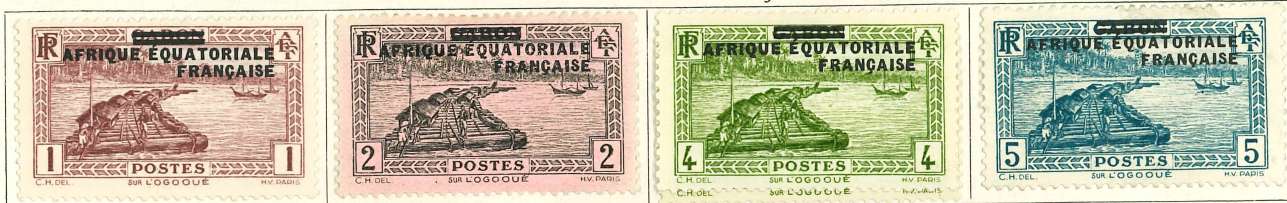

147/30

Dres. 2 / French Equatorial Africa

1936. As last overprinted "AFRIQUE EQUATORIALE FRANÇAISE" and bars obliterating "GABON"