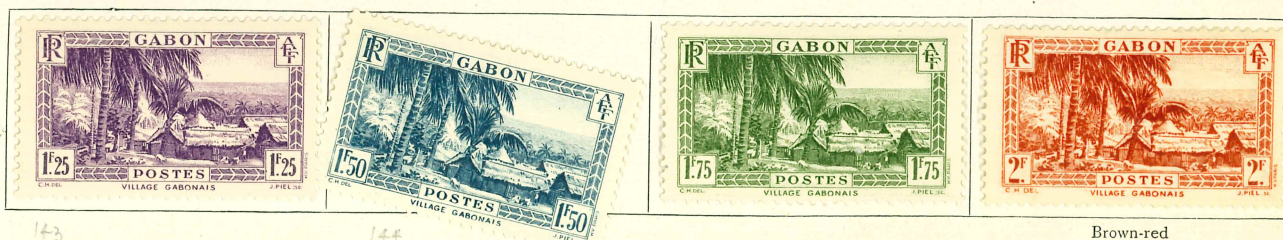

GABOON

411

French Colonial stamps surcharged. Perf.
1886

Red on green
(Cat 375)

1888

Green

1889. French Colonial Postage Due stamps surcharged. Imperf.

1889. Imperf.

1904. Perf. Name in red or blue

1910. Head in first colour. Perf.

33/48 Brown and orange

GABOON—continued

1910—continued

Chocolate and blue

1910. As last, but inscribed "AFRIQUE EQUATORIALE GABON"

Bistre and brown

54

84

1924-27. As last, overprinted **AFRIQUE EQUATORIALE** or **AFRIQUE EQUATORIALE FRANÇAISE** in black, blue or red

68 Brown and orange

114

92

94/95

GABON—continued

475

1928-30—continued

1931. Colonial Exhibition stamps. As Cameroons but overprinted "GABON"

1932-33. Perf.

Black on rose

Carmine

Brown-red

GABOON—continued