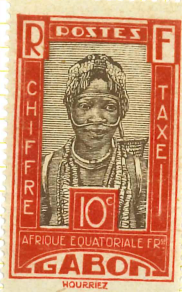

17th Feb 1930 - Postage Due.

D134/44