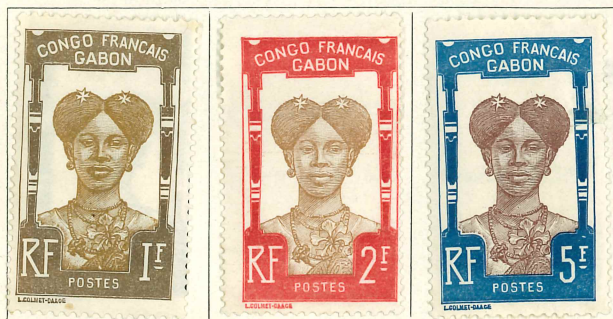

GABOON

411

French Colonial stamps surcharged. Perf.
1886

Red on green
(Cat 375)

1888

Green

1889. French Colonial Postage Due stamps surcharged. Imperf.

1889. Imperf.

1904. Perf. Name in red or blue

1910. Head in first colour. Perf.

33/48 Brown and orange

GABOON—continued

1910—continued

Chocolate and blue

1910. As last, but inscribed "AFRIQUE EQUATORIALE GABON"

Bistre and brown

Brown and orange

55

Chocolate and blue

57

58

60

55 w

Bistre and brown