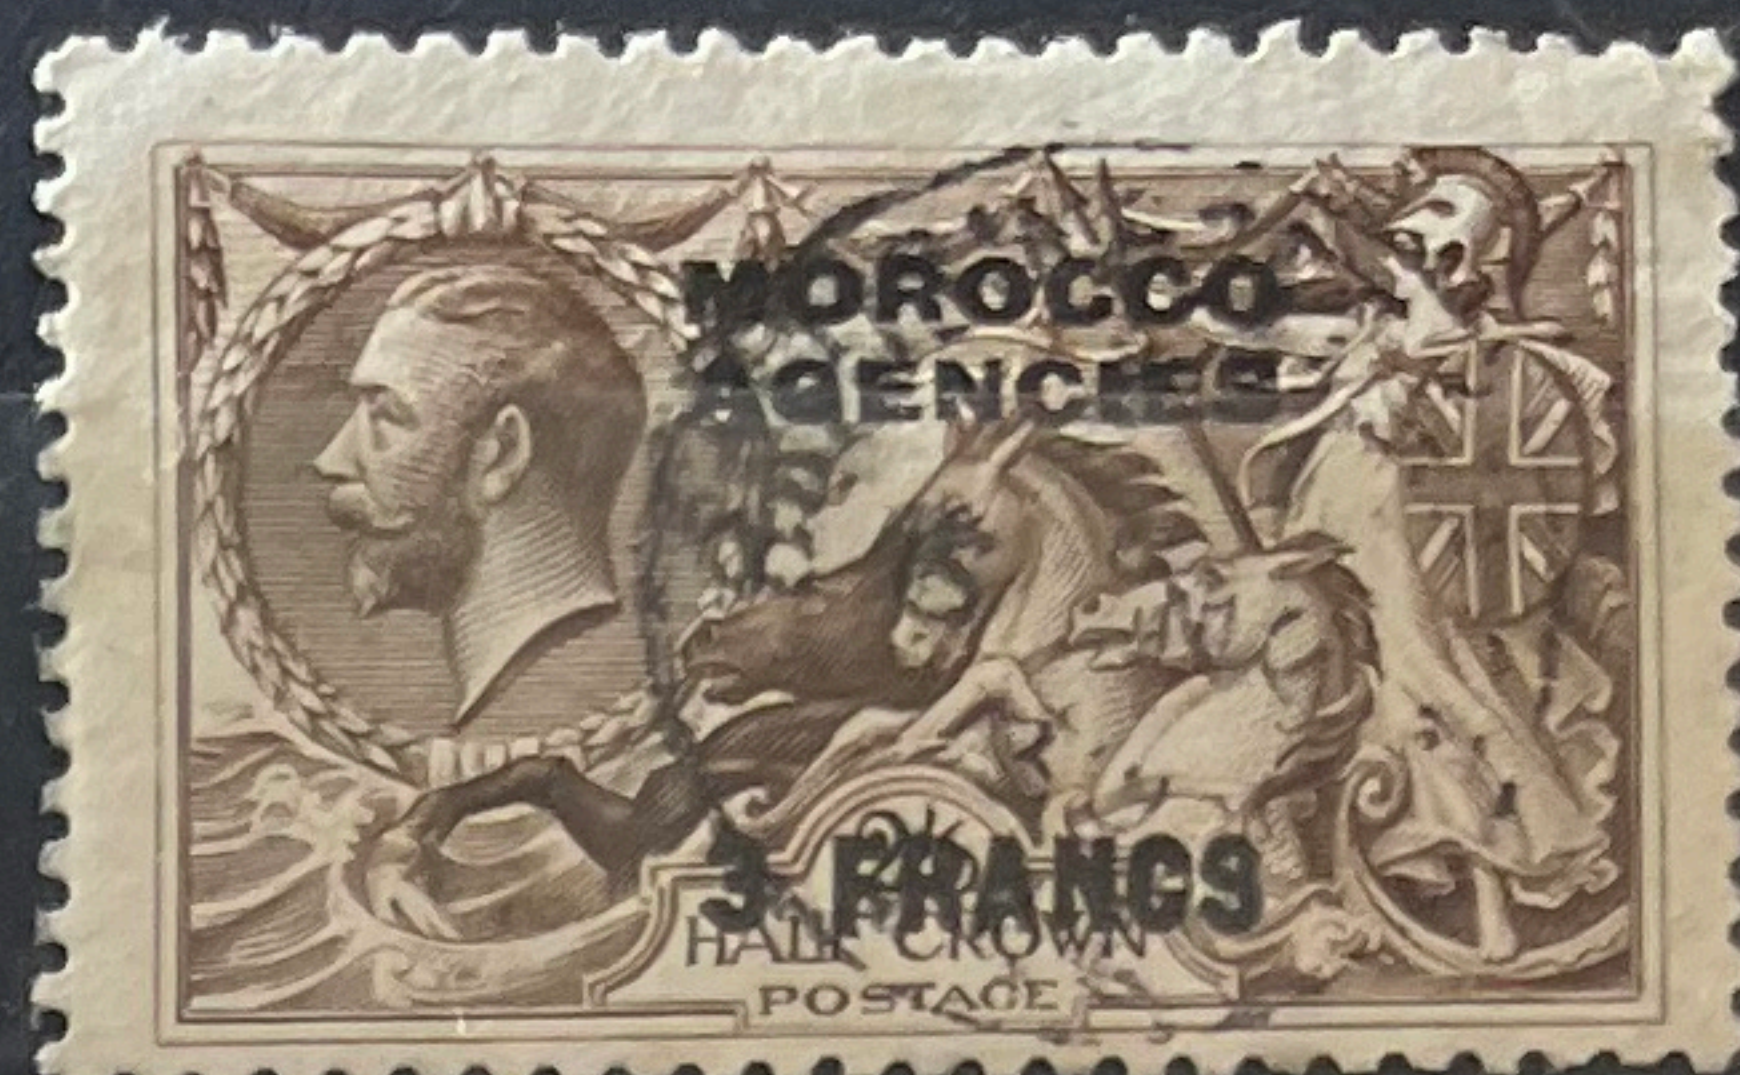

DE LARUE

DLR  
Yellow  
Brown

DLR  
Seal  
Brown

59 1392  
140  
used  
£ 110  
8  
£ 140  
59141  
£ 160  
  
59 139 2  
140 1  
No.  
used 141 1

BRADBURY  
WILKINSON

BW  
Series I  
Plate  
-11R  
State 2  
Reddish  
Brown

MOROCCO  
AGENCIES  
- FRENCH  
USED

BRADBURY  
WILKINSON

Pale 3/5  
Rykt  
State 1  
Pale ~~1/4~~  
Brown.

~~BW~~  
~~Pale 3/4~~  
~~State 1~~  
Minor  
Entry  
→  
Pale  
Brown

BW  
Series II  
Choc  
Brown