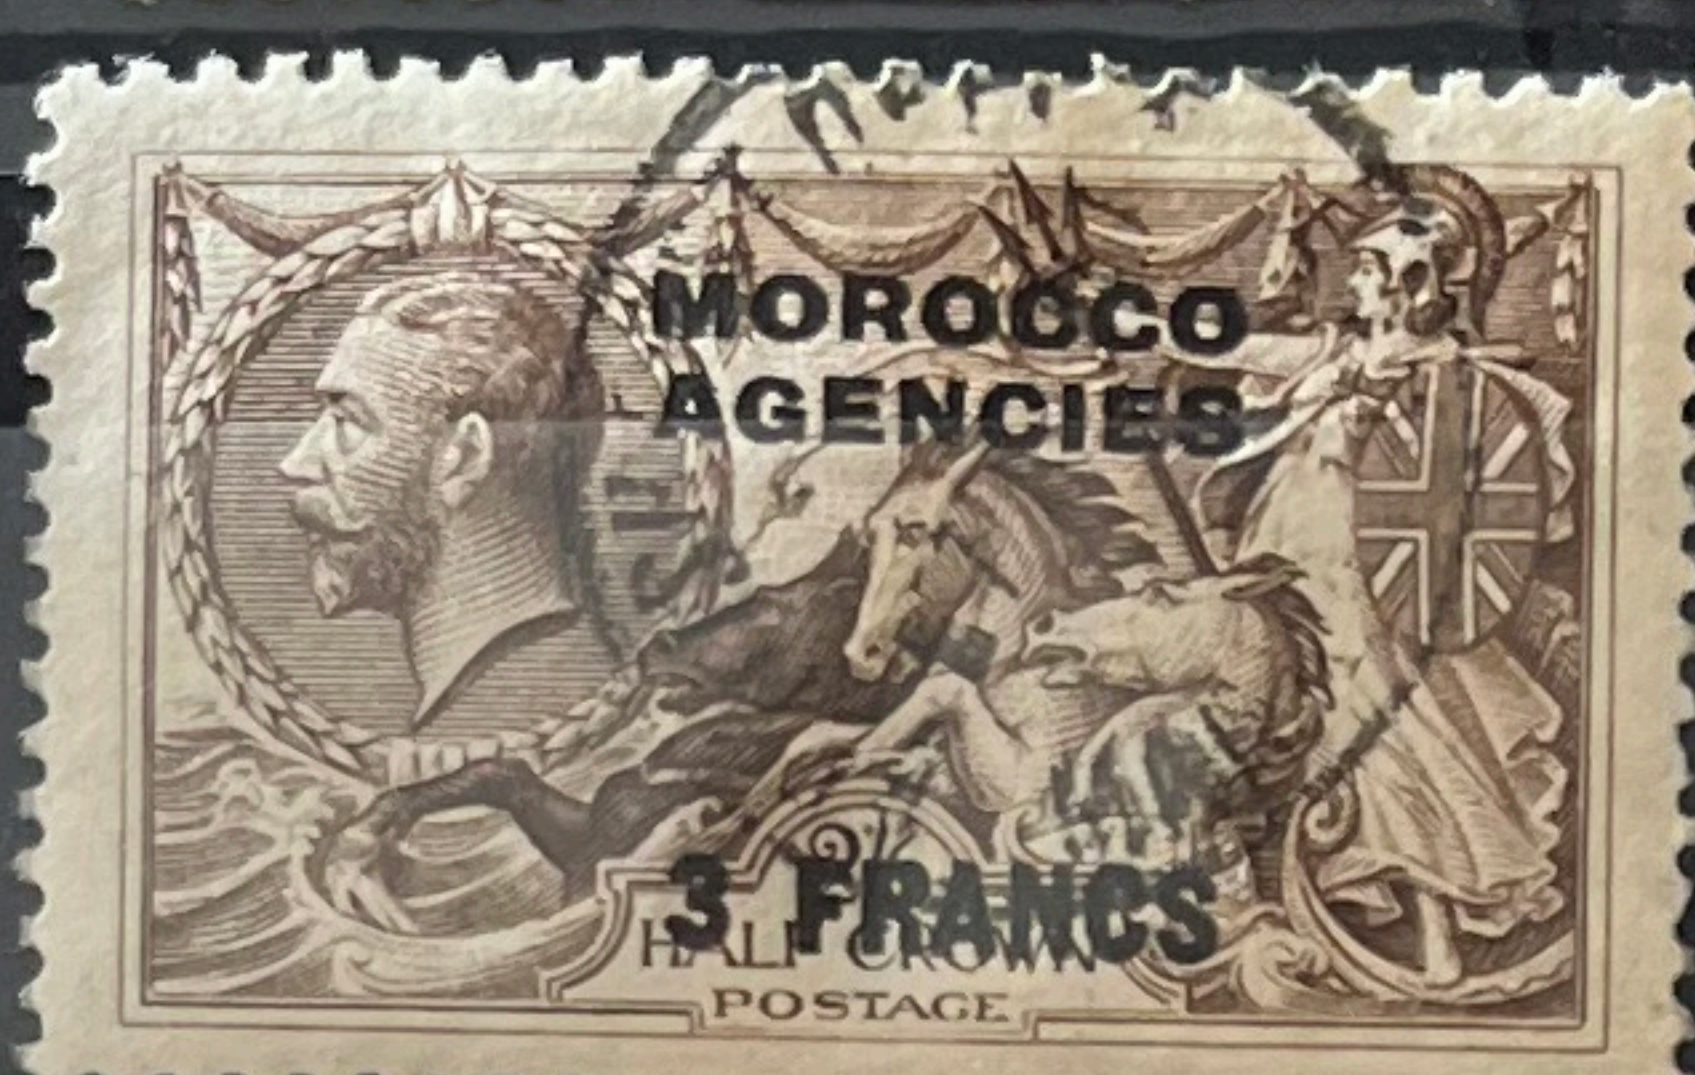

DE LARUE

DLR  
Yellow  
Brown

DLR  
Seal  
Brown

59 1392  
140  
used  
£ 110  
8  
£ 140  
59141  
£ 160  
  
59 139 2  
140 1  
No.  
used 141 1

BRADBURY  
WILKINSON

BW  
Series I  
Plate  
-11R  
State 2  
Reddish  
Brown

MOROCCO  
AGENCIES  
- FRENCH  
USED

BRADBURY  
WILKINSON

Pale 3/5  
Rykt  
State 1  
Pale ~~1/4~~  
Brown.

~~BW~~  
~~Pale 3/4~~  
~~State 1~~  
Minor  
Entry  
→  
Pale  
Brown

BW  
Series II  
Choc  
Brown