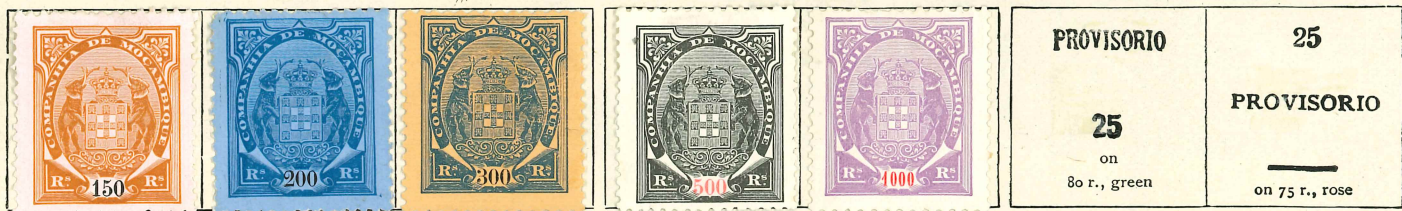

1898. Stamps of 1894 overprinted