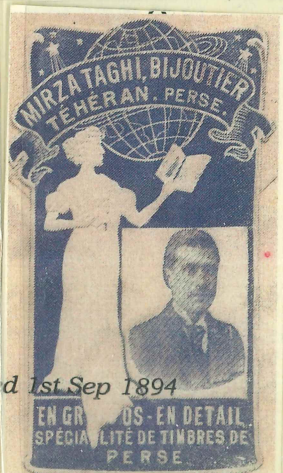

1 Kran

Violet

External
Registered

To Germany

Teheran
25-4-08

to
Munich
Bayern

Rate

not known
as
stamps
fallen off

The famous
Mirza Taghi's
designed
cover with
Emblem
front and
back

RECOMMANDE

694

Monsieur Ludwig Hummel
Spatenbräu

à Munich (Bayern)
Allemagne

Mirza Haghi

Mint

Blue