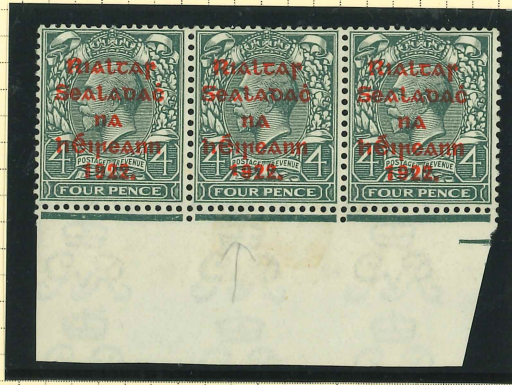

T32b - Ten frame breaks under 'FOUR'
R10/11

T32 (vfu)
Printers Plate 1e
Variety

T32b - Ten frame breaks under 'FOUR'
R10/11

€180

Ten breaks under 'FOUR'

OVERPRINT VARIETIES

€32

T32 (vfu)
Variety
T32/V6b - 'r' over 'se'