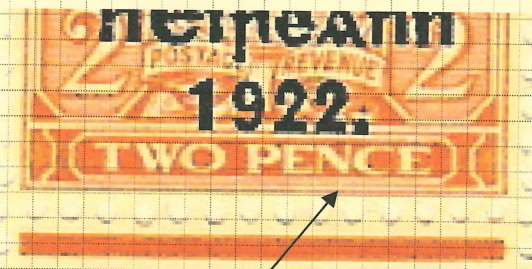

STAMP ERRORS

E90

STAMP FLAWS

E30