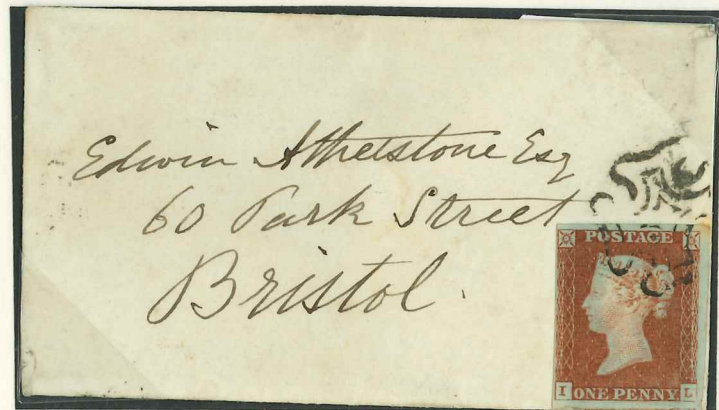

GREAT BRITAIN
POSTAL HISTORY IN MINIATURE

PAGE
2350

1841 - 1844

MALTESE CROSS CANCELLATIONS

PL.16

1841 Imperforate 1d red
used on local London envelope to
cancelled by a black MC.
"TP Old Broad St" on front.

1843 Imperforate 1d red used
on wrapper to Bristol the
adhesive cancelled by a black MC.
"BRISTOL" receiving c.d.s. on reverse.

1844 Imperforate 1d red (Plate 36) used on
local London envelope cancelled by a black MC.