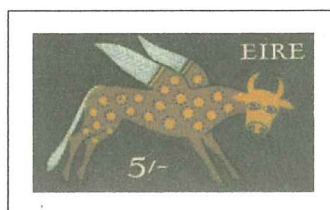

Ireland

1968 - 1969 Third Definitive Series / GERL Definitives

£. s. d. - pence values expressed with 'p'

Perforation 15x15

Watermark Multiple 'e' - sideways facing left for ½d to 1/9 values

D49* (261)

Adhesive Gums in Use

- Gum Arabic
- ** PVA Gum & Gum Arabic
- *** PVA Gum

Watermark Multiple 'e' - sideways facing right

Stamp Designs by Heinrich Gerl

- Stylised dog
  (from an ancient Irish brooch)
- Stag / Elk
  (inspired by an Irish art decoration)
- Winged Ox
  (symbol of St. Luke an Evangelist)
- Eagle
  (symbol of St. John an Evangelist)

Coil Stamps

Date of Issue - August 1970 (tbc)

Perforation 14x14½

References in Use
Hibernian & (Gibbons)