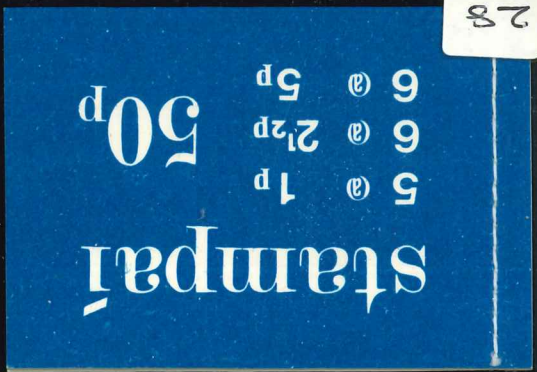

2x €25

stampaí

5 @ 1p  
6 @ 2½p  
6 @ 5p 50p

stampaí

5 @ 1p  
6 @ 2½p  
6 @ 5p 50p

1974 BOOKLET - HB19  
50p booklet  
1p pane of 5 stamps & 1 label  
with two panes of 6 stamps  
**PANES**  
1 x HP18 - 1p. D52 A/B  
1 x HP20 - 2 1/2p. D55 A/B  
1 x HP22 - 5p. D60 A/B  
(HP20 Gum Arabic) ~~2x~~ €75