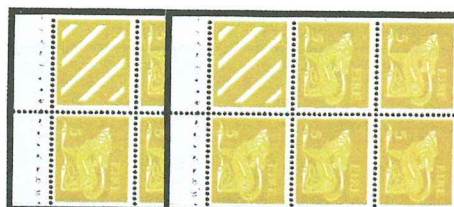

Ireland

GERL Booklets

GERL Booklet Panes

Due to the printing process adopted booklet panes occur with watermarks pointing sideways to the right and inverted with wmk. sideways facing left, when viewing upright images from the rear of a pane.

From front of pane
Watermark sideways

Watermark inverted and sideways - 'wa' suffix added to the pane HP reference

2x HP21