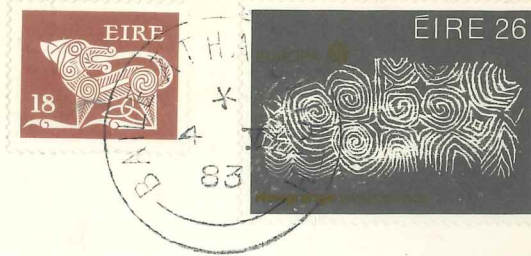

Fred. Reuter
1462. Camino. Robles. Ct.
San. Jose. Calif. 95120
U.S.A

GERL
Lithography
Definitive
Series
Decimal
No Watermark
First Day Issue
1/V/1983
26p. C353
Europa
& €5
Used on Cover
Dog 18p.
D99gC1
Paper CCP1
PVA Gum