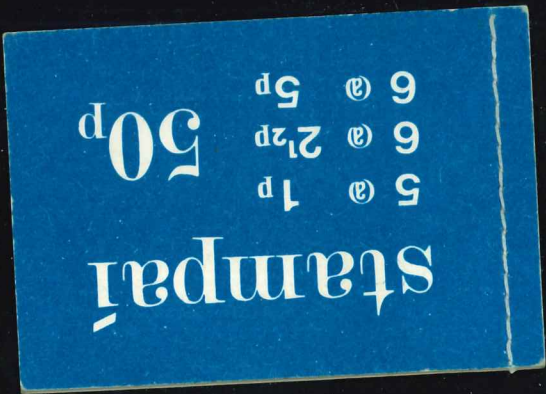

2x €25

stampaí

5 @ 1p  
6 @ 2½p  
6 @ 5p 50p

stampaí

5 @ 1p  
6 @ 2½p  
6 @ 5p 50p

1974 BOOKLET - HB19  
50p booklet  
1p pane of 5 stamps & 1 label  
with two panes of 6 stamps  
**PANES**  
1 x HP18 - 1p. D52 A/B  
1 x HP20 - 2 1/2p. D55 A/B  
1 x HP22 - 5p. D60 A/B  
(HP20 Gum Arabic) ~~2x~~ €75