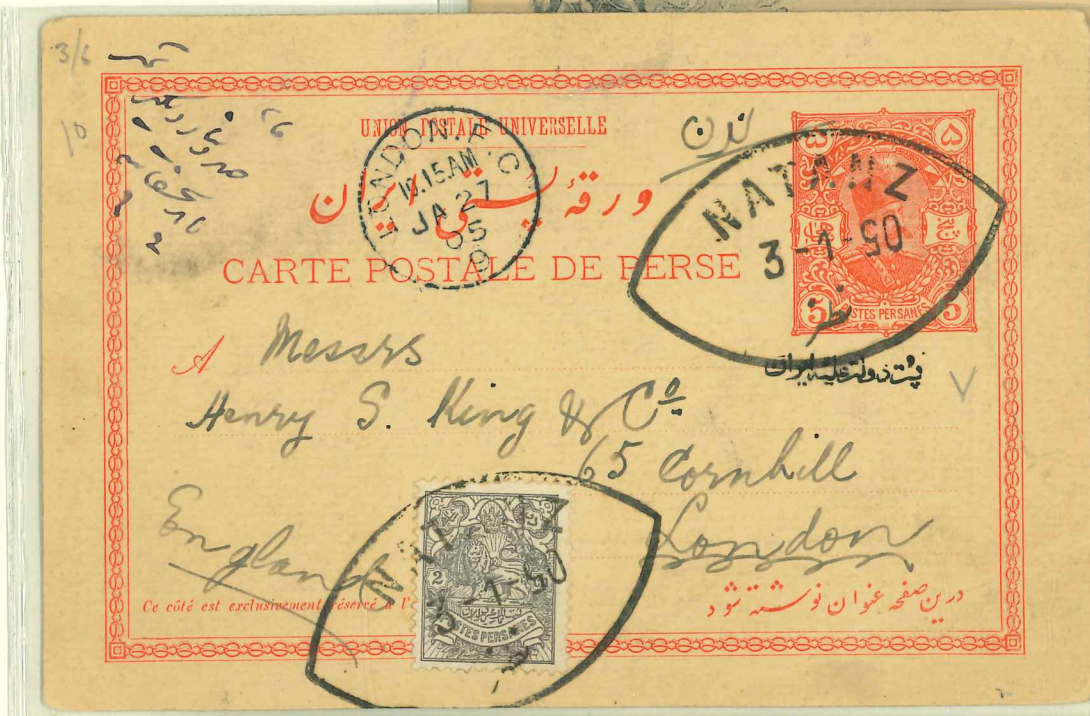

5 chahis to abroad

Control Overprint no IV

Different shades

With pictures

Mint

Picture
Fabrication
de
Tapis

From
Natanz
3-1-50
Wrong (-05)
to
London arriving
JA-27/05