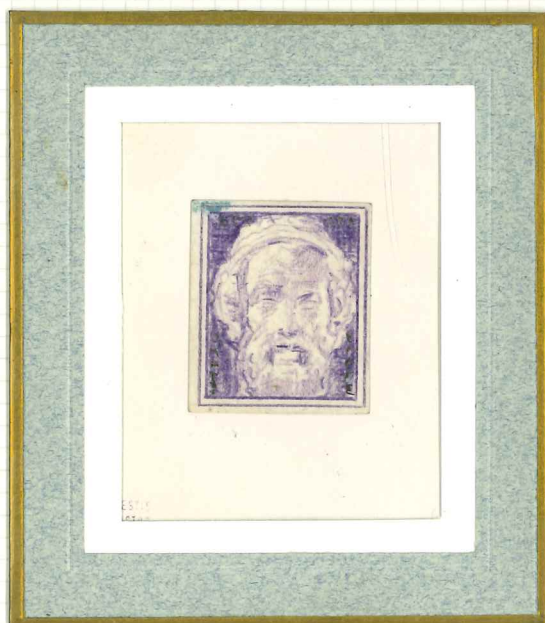

Σχεδίασις: Καθηγητ. ΚΕΦΑΛΛΗΝΟΣ

Χάραξις: THOMAS DE LA RUE Co.

Εκτύπωσις: ΑΣΠΙΩΤΗΣ ΕΛΚΑ Α.Ε.

ΤΑ ΔΟΚΙΜΙΑ "ΚΕΦΑΛΛΗΝΟΥ"

ESSAY. NON APPROVED DESIGN OF APOLLO'S HEAD IN RED ON CARTON WITH VALUE 1400 DRACHMAE.

ESSAY. APPROVED STUDY OF ZEUS OF ISTIAIA HEAD IN GREEN, ON CARTON, VALUE 2000 INSTEAD 500 DR.