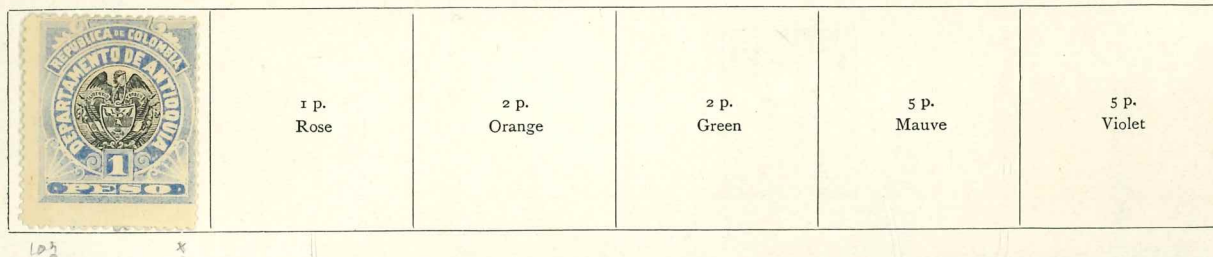

Same type, but centre in black