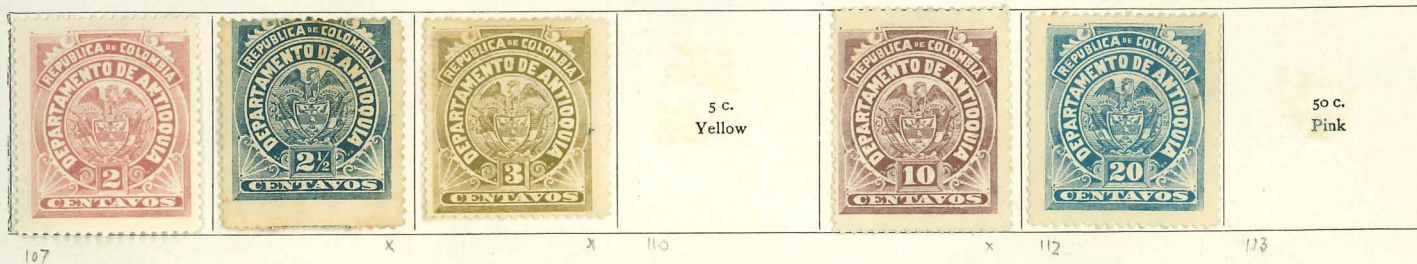

Colours changed