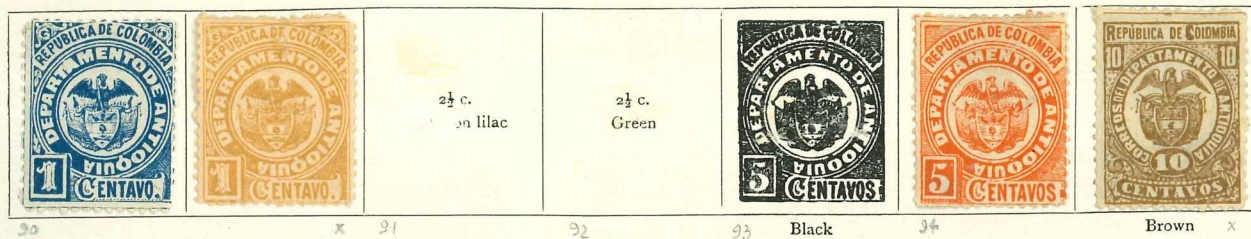

440 (1932)

Bronze-green and carmine

1932. Perf.

Emerald and violet

Blue

ANTIOQUIA—continued

1892. Perf.

1898. Perf.