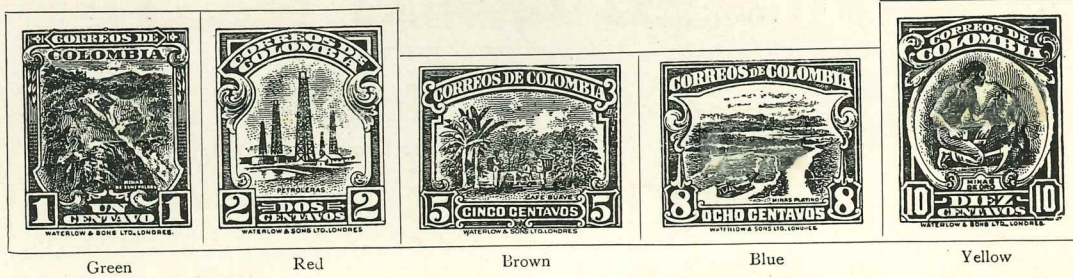

1931. Air stamps. Overprinted CORREO AEREO

Yellow

46

Overprinted **CORREO AEREO**

Red

As 1923-26. Surcharged

47

1932. Perf.