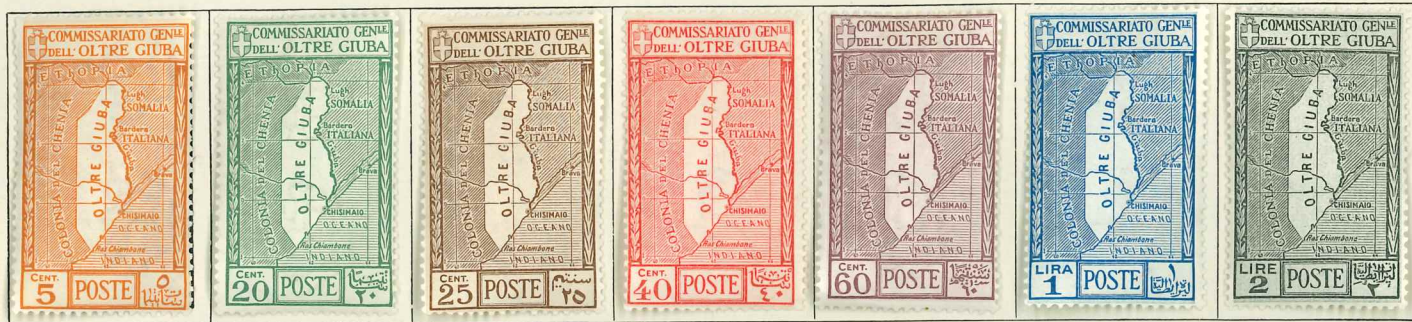

OLTRE GIUBA

POSTAGE DUE STAMPS

Watermarked Crown

288/31

282/7

2836

P 16/22 (1925)

JUBALAND

Kenyan side of the Jubba river.

Formerly part of Kenya, ceded by Gr. Britain to Italy in 1925 & inc. into It. Somaliland.

1925. Contemporary stamps of Italy. Overprinted **OLTRE GIUBA**

Brown

Chestnut

Green

Blue

5 l.
Blue and red

10 l.
Green and rose

12 Brown and green

JUBALAND—continued

1925-26. "Jubilee Portrait" stamps of Italy.
Overprinted OLTRE GIUBA

1925-26. As 1925. Overprinted OLTRE GIUBA

39/43

1926. Perf.

Orange

1926. "St. Francis" stamps of Italy. Overprinted OLTRE GIUBA in black or Oltre Giuba in red

"Colonial Propaganda" stamps. Perf.

Brown

P 16

D 23

L 178.2