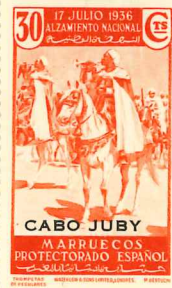

CAPE JUBY

1916. Stamps of Rio de Oro, 1914, surcharged in violet, red, or green

1919. Stamps of Spain overprinted CABO JUBY in red or blue

1922. Overprinted as last

1926. "Red Cross" stamps of Spain overprinted in black or violet

1925. Overprinted as stamps of 1919

1st Anniversary of Civil war 17th July '37.

79.

85

CAPE JUBY--continued

1929. "Exhibition" stamps of Spain overprinted CABO JUBY in blue or red

1934. Stamps of Spanish Morocco overprinted Cabo Juby in red or black
Issue of 1928

Issue of 1933-35

CAPE JUBY—continued

1935. Stamps of the same issue overprinted CABO JUBY in various colours

SG 65, 10c Blackish Green (1936)
to complete set.

98/104. (1st June 38)

L2062

1959, incorporated into Spanish Sahara