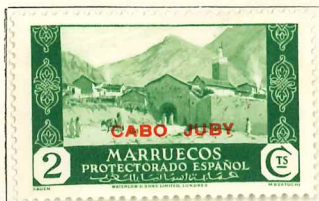

CAPE JUBY

1916. Stamps of Rio de Oro, 1914, surcharged in violet, red, or green

1919. Stamps of Spain overprinted CABO JUBY in red or blue

1922. Overprinted as last

1926. "Red Cross" stamps of Spain overprinted in black or violet

1925. Overprinted as stamps of 1919

1st Anniversary of Civil war 17th July '37.

79.

85

CAPE JUBY--continued

1929. "Exhibition" stamps of Spain overprinted CABO JUBY in blue or red

1934. Stamps of Spanish Morocco overprinted Cabo Juby in red or black
Issue of 1928

Issue of 1933-35

CAPE JUBY—continued

1935. Stamps of the same issue overprinted CABO JUBY in various colours

SG 65, 10c Blackish Green (1936)
to complete set.

98/104. (1st June 38)

L2062

1959, incorporated into Spanish Sahara