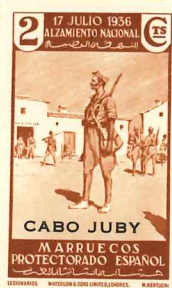

CAPE JUBY

1916. Stamps of Rio de Oro, 1914, surcharged in violet, red, or green

1919. Stamps of Spain overprinted CABO JUBY in red or blue

1922. Overprinted as last

1926. "Red Cross" stamps of Spain overprinted in black or violet

1925. Overprinted as stamps of 1919

1st Anniversary of Civil war 17th July '37.

79.

85

CAPE JUBY--continued

1929. "Exhibition" stamps of Spain overprinted CABO JUBY in blue or red

1934. Stamps of Spanish Morocco overprinted Cabo Juby in red or black
Issue of 1928