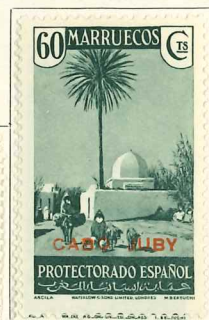

CAPE JUBY

1916. Stamps of Rio de Oro, 1914, surcharged in violet, red, or green

1919. Stamps of Spain overprinted CABO JUBY in red or blue

1922. Overprinted as last

1926. "Red Cross" stamps of Spain overprinted in black or violet

1925. Overprinted as stamps of 1919

1st Anniversary of Civil war 17th July '37.

79.

85

CAPE JUBY--continued

1929. "Exhibition" stamps of Spain overprinted CABO JUBY in blue or red

1934. Stamps of Spanish Morocco overprinted Cabo Juby in red or black
Issue of 1928

Issue of 1933-35

CAPE JUBY—continued

1935. Stamps of the same issue overprinted CABO JUBY in various colours

SG 65, 10c Blackish Green (1936)
to complete set.

98/104. (1st June 38)

L2062

1959, incorporated into Spanish Sahara