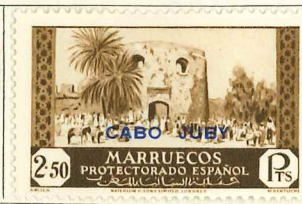

CAPE JUBY

1916. Stamps of Rio de Oro, 1914, surcharged in violet, red, or green

1919. Stamps of Spain overprinted CABO JUBY in red or blue

1922. Overprinted as last

1926. "Red Cross" stamps of Spain overprinted in black or violet

1925. Overprinted as stamps of 1919

1st Anniversary of Civil war 17th July '37.

79.

85

CAPE JUBY--continued

1929. "Exhibition" stamps of Spain overprinted CABO JUBY in blue or red

1934. Stamps of Spanish Morocco overprinted Cabo Juby in red or black
Issue of 1928

Issue of 1933-35

CAPE JUBY—continued

1935. Stamps of the same issue overprinted CABO JUBY in various colours

SG 65, 10c Blackish Green (1936)
to complete set.

98/104. (1st June 38)

L2062

1959, incorporated into Spanish Sahara