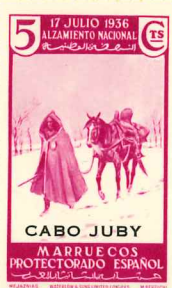

CAPE JUBY

1916. Stamps of Rio de Oro, 1914, surcharged in violet, red, or green

1919. Stamps of Spain overprinted CABO JUBY in red or blue

1922. Overprinted as last

1926. "Red Cross" stamps of Spain overprinted in black or violet

1925. Overprinted as stamps of 1919

1st Anniversary of Civil war 17th July '37.

79.

85

CAPE JUBY--continued

1929. "Exhibition" stamps of Spain overprinted CABO JUBY in blue or red

1934. Stamps of Spanish Morocco overprinted Cabo Juby in red or black
Issue of 1928