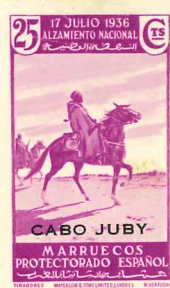

CAPE JUBY

1916. Stamps of Rio de Oro, 1914, surcharged in violet, red, or green

1919. Stamps of Spain overprinted CABO JUBY in red or blue

1922. Overprinted as last

1926. "Red Cross" stamps of Spain overprinted in black or violet

1925. Overprinted as stamps of 1919

1st Anniversary of Civil war 17th July '37.

79.

85

CAPE JUBY--continued

1929. "Exhibition" stamps of Spain overprinted CABO JUBY in blue or red

1934. Stamps of Spanish Morocco overprinted Cabo Juby in red or black
Issue of 1928