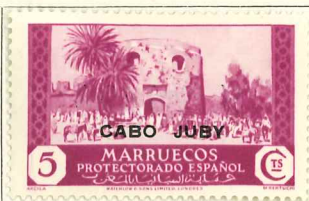

CAPE JUBY

1916. Stamps of Rio de Oro, 1914, surcharged in violet, red, or green

1919. Stamps of Spain overprinted CABO JUBY in red or blue

1922. Overprinted as last

1926. "Red Cross" stamps of Spain overprinted in black or violet

1925. Overprinted as stamps of 1919

1st Anniversary of Civil war 17th July '37.

79.

85

CAPE JUBY--continued

1929. "Exhibition" stamps of Spain overprinted CABO JUBY in blue or red

1934. Stamps of Spanish Morocco overprinted Cabo Juby in red or black
Issue of 1928

Issue of 1933-35

CAPE JUBY—continued

1935. Stamps of the same issue overprinted CABO JUBY in various colours

SG 65, 10c Blackish Green (1936)
to complete set.

98/104. (1st June 38)

L2062

1959, incorporated into Spanish Sahara