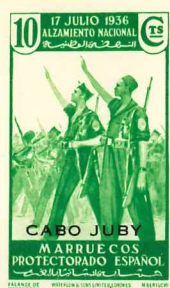

CAPE JUBY

1916. Stamps of Rio de Oro, 1914, surcharged in violet, red, or green

1919. Stamps of Spain overprinted CABO JUBY in red or blue

1922. Overprinted as last

1926. "Red Cross" stamps of Spain overprinted in black or violet

1925. Overprinted as stamps of 1919

1st Anniversary of Civil war 17th July '37.

79.

85

CAPE JUBY--continued

1929. "Exhibition" stamps of Spain overprinted CABO JUBY in blue or red

1934. Stamps of Spanish Morocco overprinted Cabo Juby in red or black
Issue of 1928