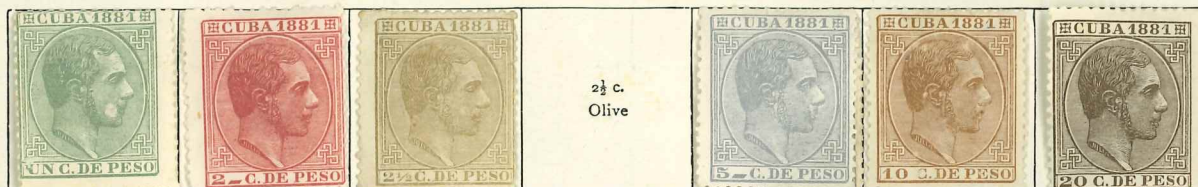

CUBA

I. STAMPS ISSUED UNDER SPANISH DOMINION

1855. Wmk. "Loops"

3/20 Red

Surcharged

1858. Wmk. "Lines"

1857. No wmk.

6

83

84

CUBA—continued

1880. Perf.

Green

(Negun Car. 120)

1881. As last, but dated "1881"

2 1/2 c.
Olive