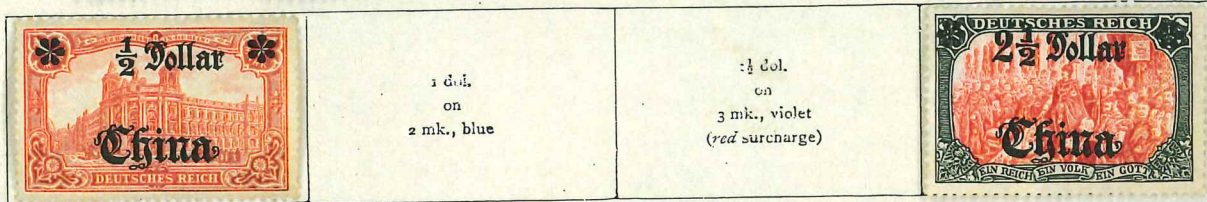

Violet (red overprint)

Red and black

1905. Types as last, but inscribed "DEUTSCHES REICH." Surcharged

1906. As last, but wmk. "Lozenges"