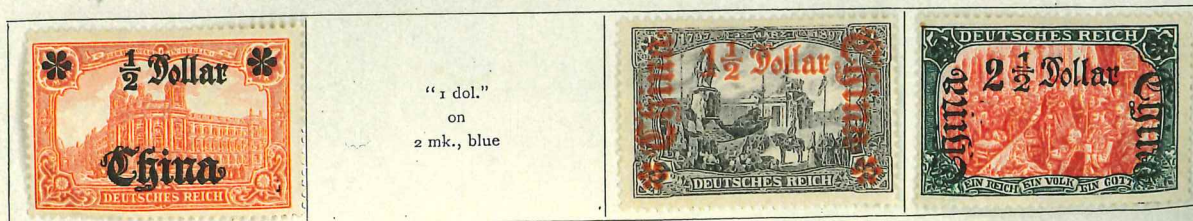

Violet (red overprint)

Red and black

1905. Types as last, but inscribed "DEUTSCHES REICH." Surcharged

1906. As last, but wmk. "Lozenges"