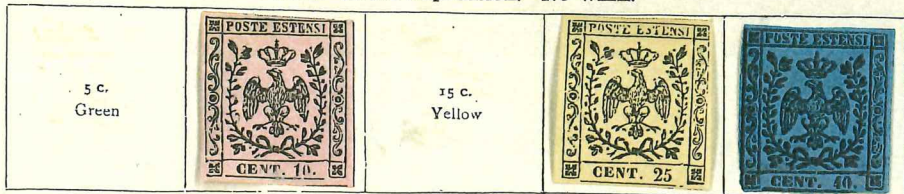

MODENA

1852. Black impression. No wmk.

Wmk. "A"

3/11 Rose x 4 5 7/12 x

1859. No wmk.

Brown x

MOHÉLI

COMORO ISLES

1906. Name in red or blue. Perf.

Black on azure

1911. Stamps of 1906 surcharged in black or red

17A
All letters spacing

wide 189
wide 132

NAPLES AND NEAPOLITAN PROVINCES—continued

II. NEAPOLITAN PROVINCES

1861