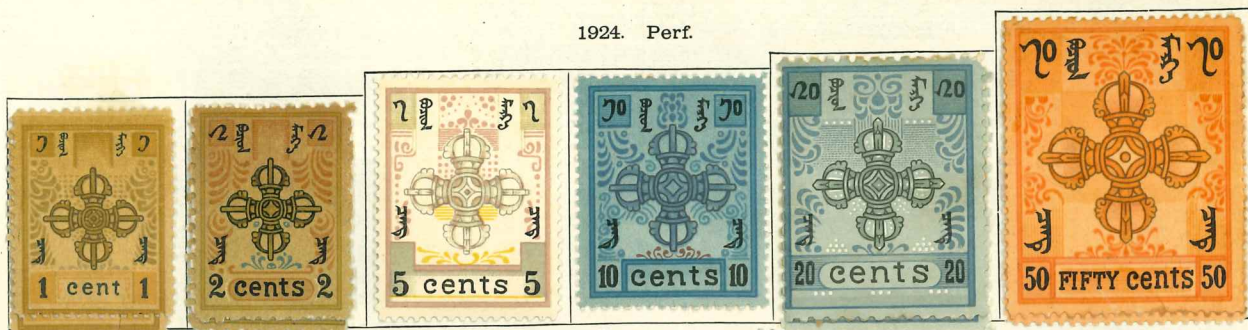

MONGOLIA

749

1924. Perf.

1A Brown and black on bistre

2B

2C

4A

5B

6A

stamps additionally perf through centre to render invalid unused stamps exported from Mongolia some copies passed through the post. Not Cat.

1926. Change of currency. Values and inscriptions in black. Perf.

7A

18/27

6C Blue

5 tuhrik Pink and purple

1930. As 1926. Surcharged

32

33

34