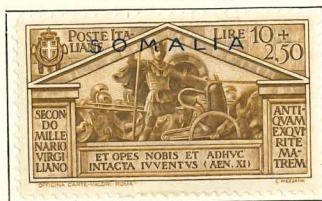

ITALIAN SOMALILAND—continued

1930—continued

138/42 Brown