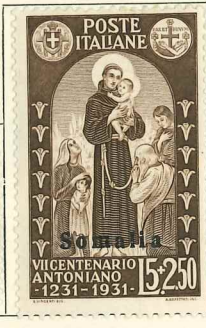

1932. Various designs. Perf.