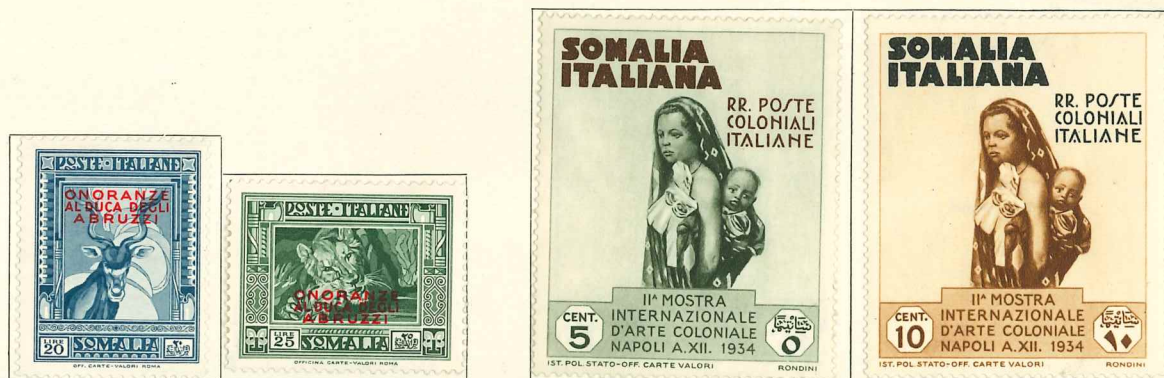

179/86

1934. Wmk. Crown. Perf.

187/32 Green and sepia