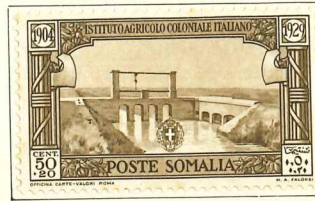

ITALIAN SOMALILAND—continued

1930—continued

138/42 Brown