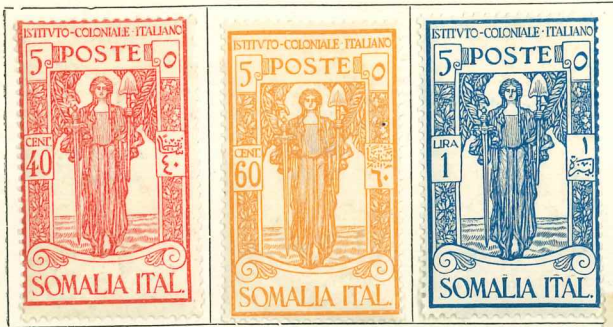

"Propaganda Fide" stamps of Italy, surcharged
Centres in orange

42

43

44

1923. Fascisti stamps of Italy, 1923, surcharged.

48/53

ITALIAN SOMALILAND—continued

1924. "Manzoni" stamps of Italy, surcharged. Centres in black

1925. "Holy Year" stamps of Italy, surcharged in black or red

"3 r."
on
5 l., lilac

60/65

1925-26. "Jubilee portrait" stamps of Italy, overprinted

66A

67B

67aA

1926. As 1906-7, with bars at top obliterating old values

68/75

1926. "St. Francis" stamps of Italy, overprinted in black or red

76/80

1926. Wmk. "Crown." Perf.

Brown

81/6

ITALIAN SOMALILAND—continued

1926—continued

1926-27. Stamps of Italy, 1901-27, overprinted

RE

1927. "National Defence" stamps of Italy, overprinted

104/7

1927. "Volta" type of Italy, overprinted

Somalia italiana

1928. Perf.

108/10