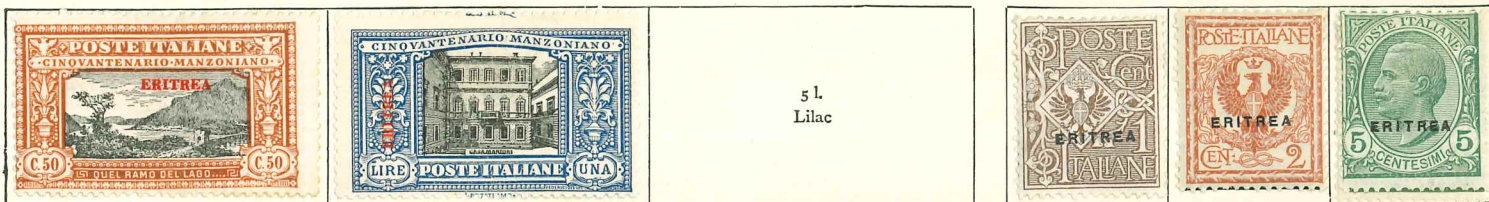

61/87

62/88

63/89

1923. Fascisti stamps of Italy, 1923, overprinted "ERITREA" in red or black

69/73

7

1923. "Propaganda Fide" stamps of Italy, overprinted. Centres in orange

64/7

1924. "Manzoni" stamps of Italy, overprinted in red. Centres in black or slate (30 c.)

74/9

ERITREA—continued

1924—continued

1924. Overprinted "ERITREA"

5 l.  
Lilac

30/2 Brown Orange Green

1925. "Holy Year" stamps of Italy, overprinted **ERITREA** in black or red