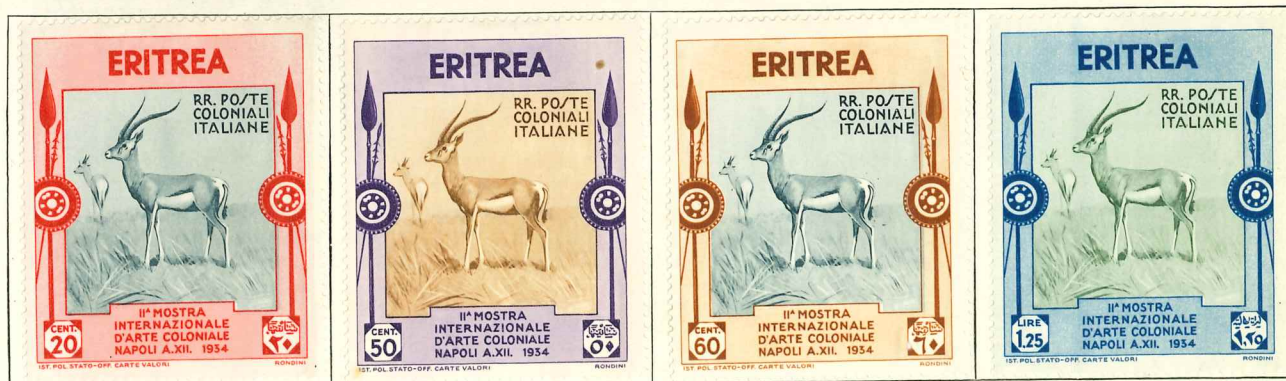

216/22

Sepia and green