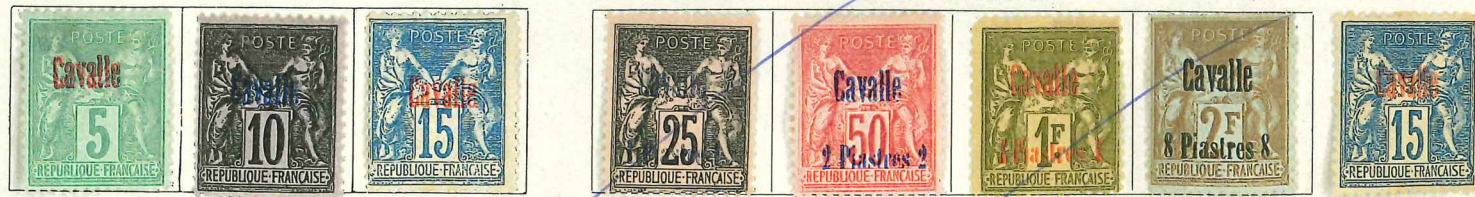

41 Green

42

43

1902. Perf.

47

48

49

48 or 49