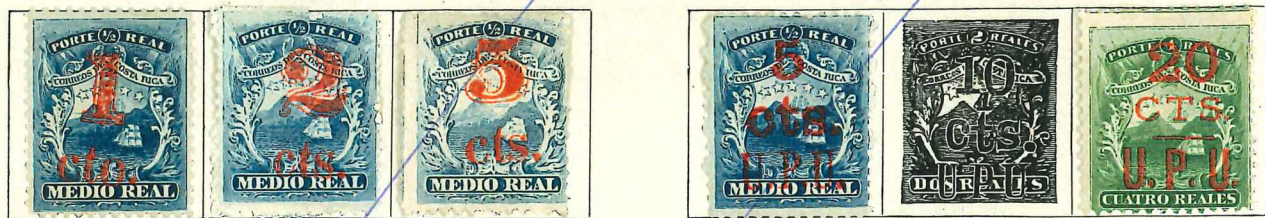

COSTA RICA

1863. Perf.

Blue

Reprints production

Stamps of 1863 surcharged

Blue

Red

Not priced used.