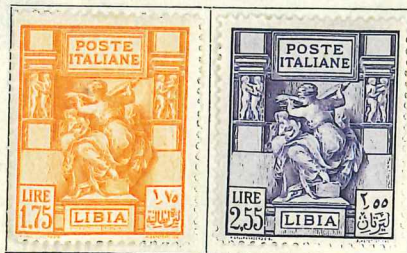

1931. New values

As 1924