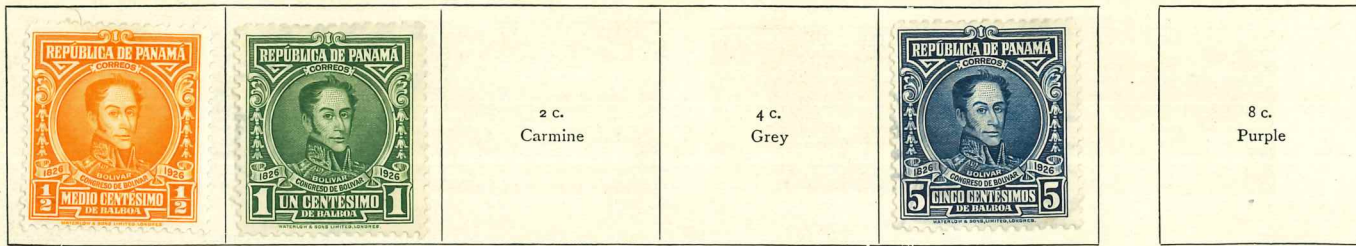

PANAMA—continued

1926. Perf.

208 Orange