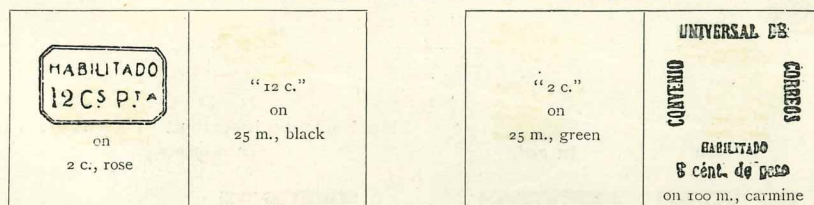

1877-79. Stamps of 1875 or 1877 surcharged