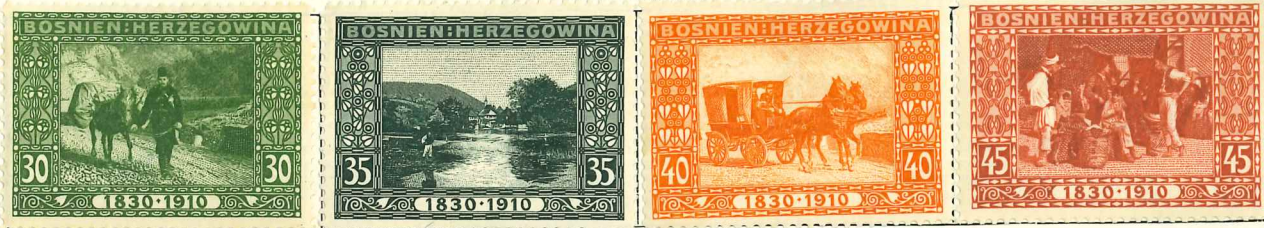

b 195 (1923)

1910—continued

Lake

1912. Perf.

Blue

Slate

Carmine

1912. Perf.