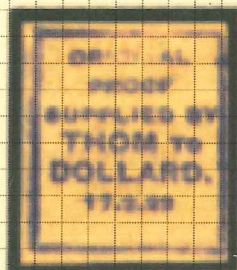

PR14a
Block of four proofs
Thom Type 3 back stamp
Buff paper

€120+

Type 3 back stamp

E60

PR13

Horizontal proof pair
No back stamp
Thin whitish paper

E30

PR14
Block of four proofs
No back stamp
Buff paper

€140

PR14
Block of four proofs
No back stamp
Buff paper

€280

Variety

Upper two proofs display 'r' over 's' and 'Δ' over 'nΔ'
alignment variety from row 17 columns 5 & 6-V4a