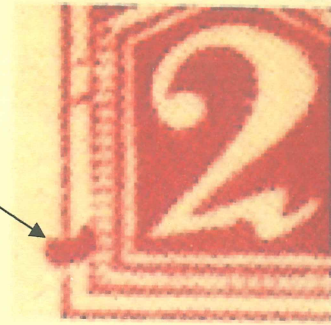

HELY LTD.

LITHOGRAPHED MONO - COLOURED ESSAYS ISSUE 5E - Ref. EH66a to EH75a

HELY LITHOGRAPHED MONO - COLOURED ESSAYS

VARIETY E66a - E75a

Flaw in left hand value tablet, stamp from R2/2.

€200

EH67a (fm)
Carmine

Cat. 2

Reference	Cat. €
EH67a	200