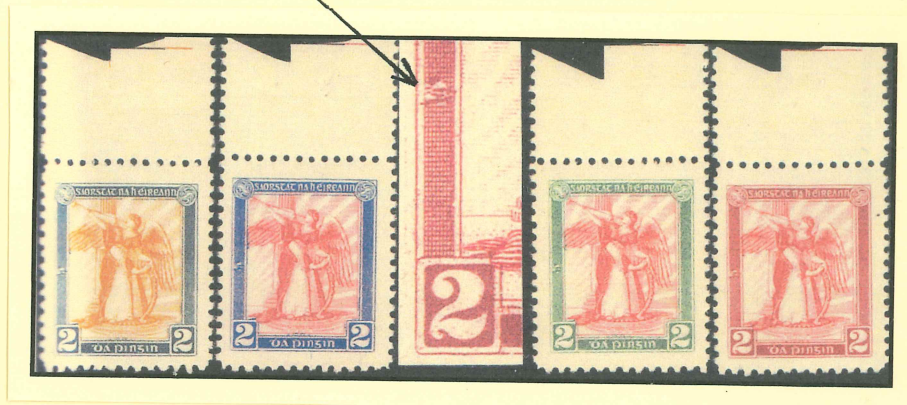

DOLLARD PRINTING HOUSE LTD.

LITHOGRAPHED BI-COLOURED ESSAYS ISSUE 3E - ED21f - ED45f

VARIETIES Reference ED21f - ED45f
Major flaw in left frame, Essay from R1/3