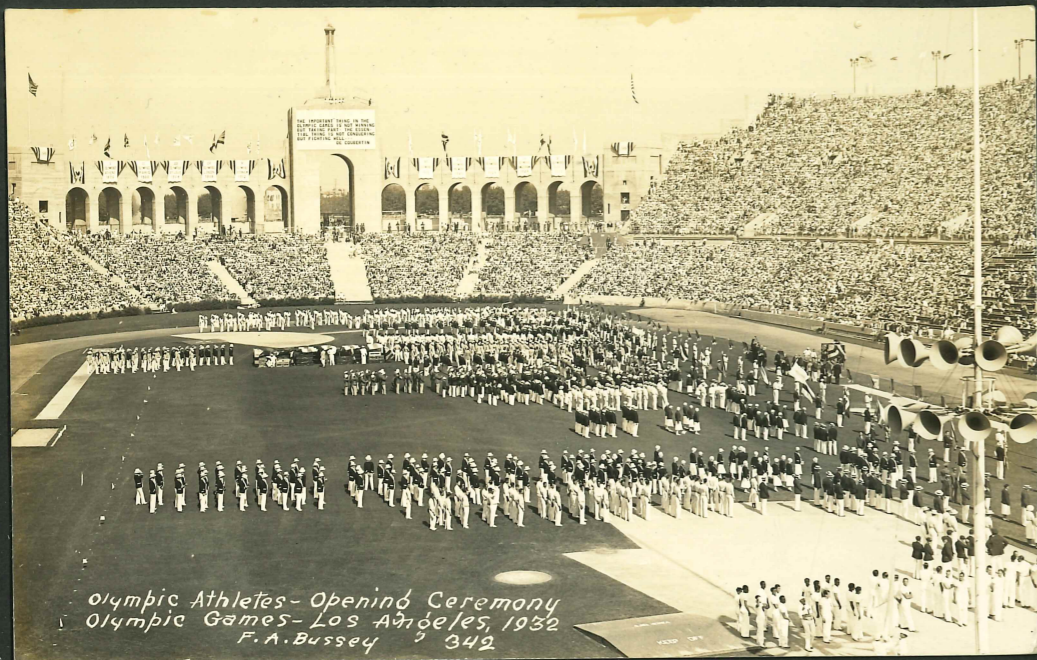

FLAGS OF 56 NATIONS FLYING AT OLYMPIC VILLAGE, LOS ANGELES
Sunland Photo A. Bussay 313

Japanese Quarters
at Olympic Village, L.A.

STREET SCENE OLYMPIC VILLAGE, LOS ANGELES, CALIF. Sunland 299

日米國際對抗陸上競技大會 米國代表チーム

STREET SCENE OLYMPIC VILLAGE, LOS ANGELES, CALIF. Sunland 299

日米國際對抗陸上競技大會 日本代表チーム

Olympic Athletes - Opening Ceremony
Olympic Games - Los Angeles, 1932
F.A. Bussey - 342

Lighting the Olympic Torch
Opening Ceremony - Olympic Games
Los Angeles - 1932 F.A. Bussey - 346

Parade of Nations - Opening Ceremony
Olympic Games - Los Angeles - 1932
F.A. Bussey - 347

Helen Madison
U.S.A.
Winner 100 meter
Free style Swimming
Time - 6.8 Sec.
10th Olympiad

Olympic Village
Los Angeles, Calif.
F.A. Bussey - 349

Olympic Village, Los Angeles

Angela Photo
16

ELEANOR HOLM, U.S.A.
WINNER 100 meter
BACK STROKE
1.18.340
10th Olympiad 1932.

W.A. Carr winning 400 meter Race
(46.7 seconds)
Ben Eastman, 2nd
10th Olympiad, Los Angeles, 1932