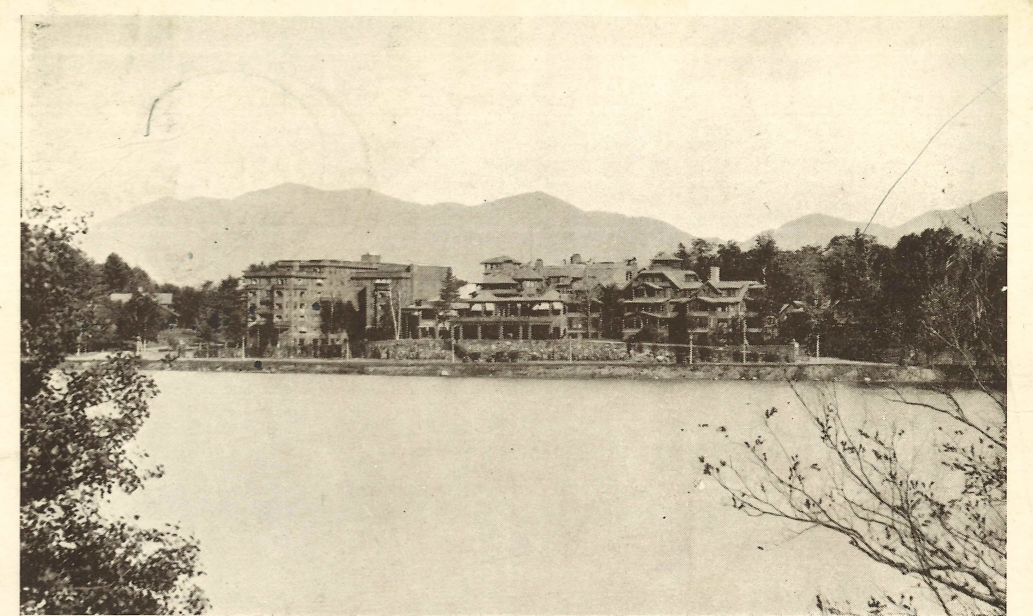

THE AGORA, FOREST HALL AND FOREST TOWERS, LAKE PLACID CLUB, N.Y.