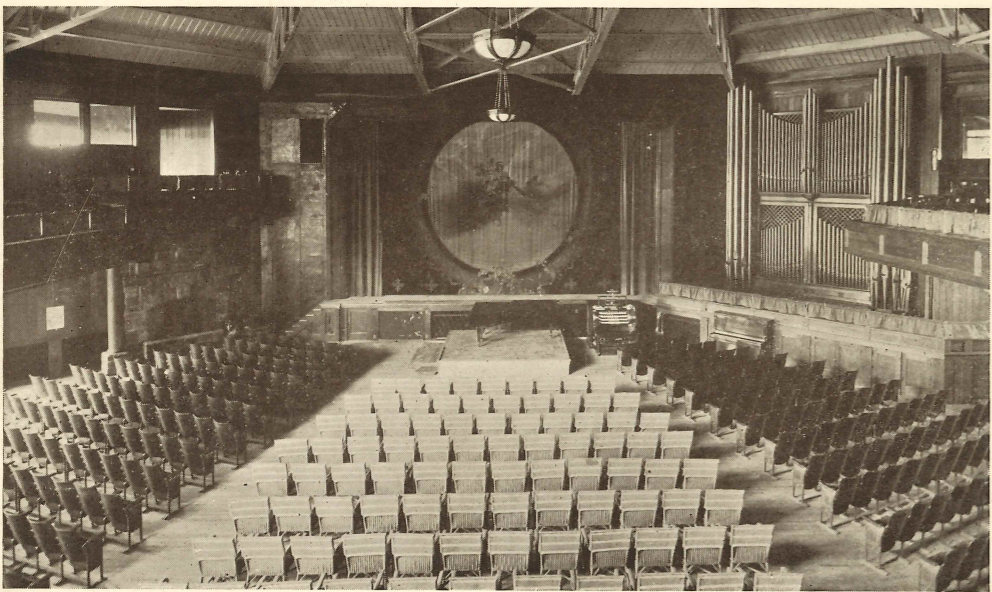

AGORA, (CAPACITY 1200) LAKE PLACID CLUB, N.Y.