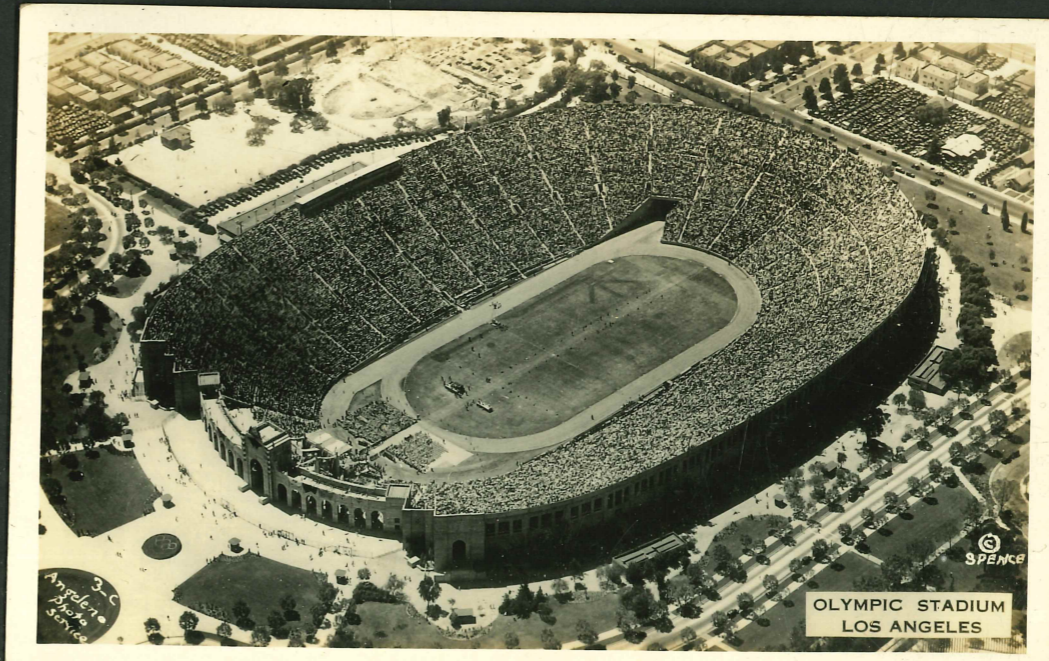

4A-H1942

COLISEUM SEATS 125,000 - HOME OF 1932 OLYMPIC GAMES - LOS ANGELES, CALIF. SUNLAND-106

NORTHWOODS TAXI, LAKE PLACID CLUB, N.Y.

Lake Placid Club Photo

OLYMPIC STADIUM LOS ANGELES

© Spence

CLUB CHAPEL WHERE SHORT DAILY SERVICE IS HELD, LAKE PLACID CLUB, N.Y. Lake Placid Club Photo