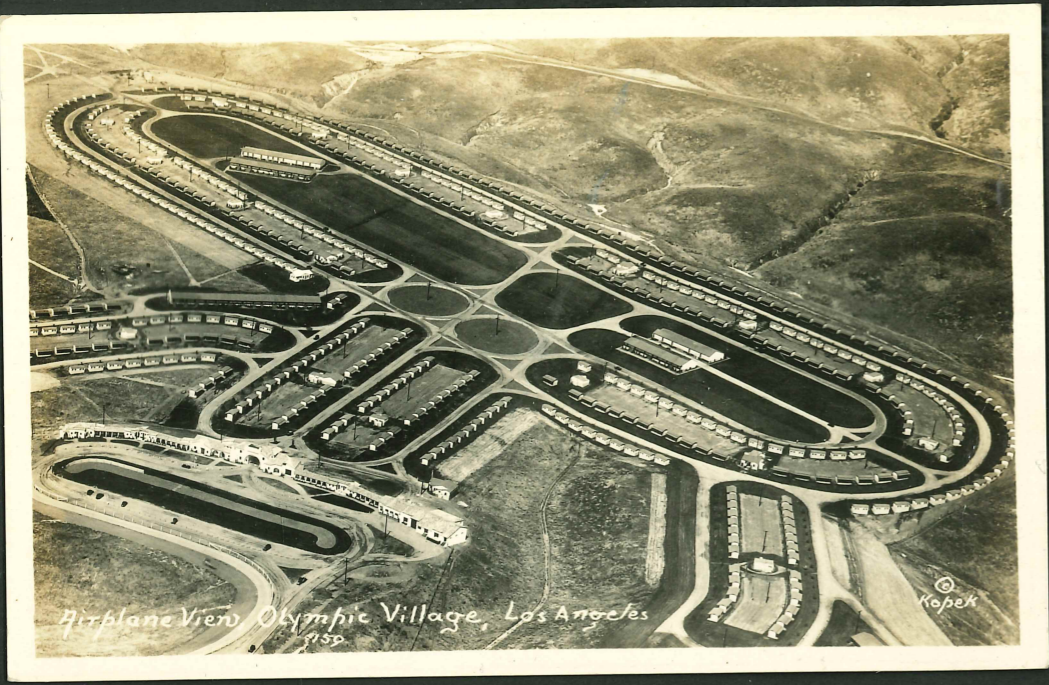

Olympic Village, Los Angeles

Angela Photo
16

ELEANOR HOLM, U.S.A.
WINNER 100 meter
BACK STROKE
1.18.340
10th Olympiad 1932.

W.A. Carr winning 400 meter Race
(46.7 seconds)
Ben Eastman, 2nd
10th Olympiad, Los Angeles, 1932