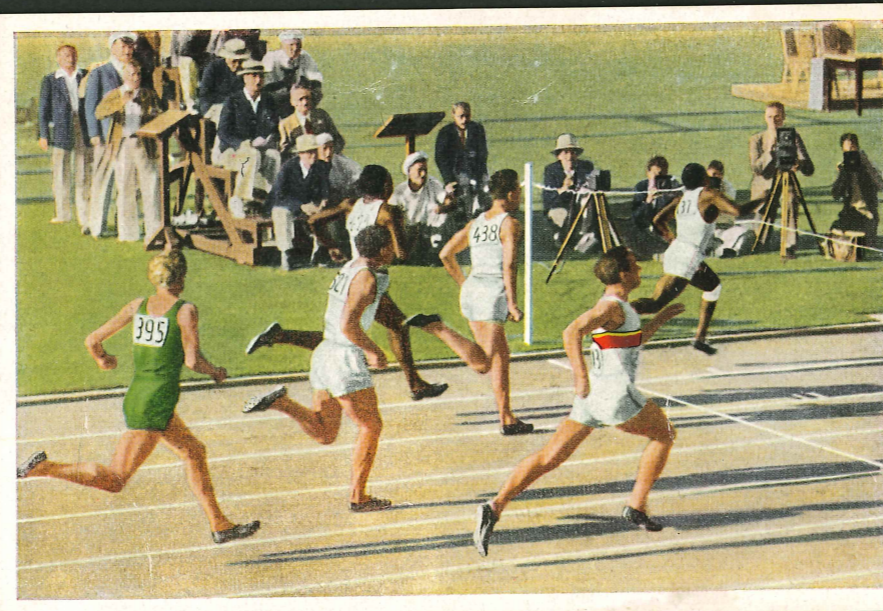

392

© Hopec

T 112

25128

390

© Hopec