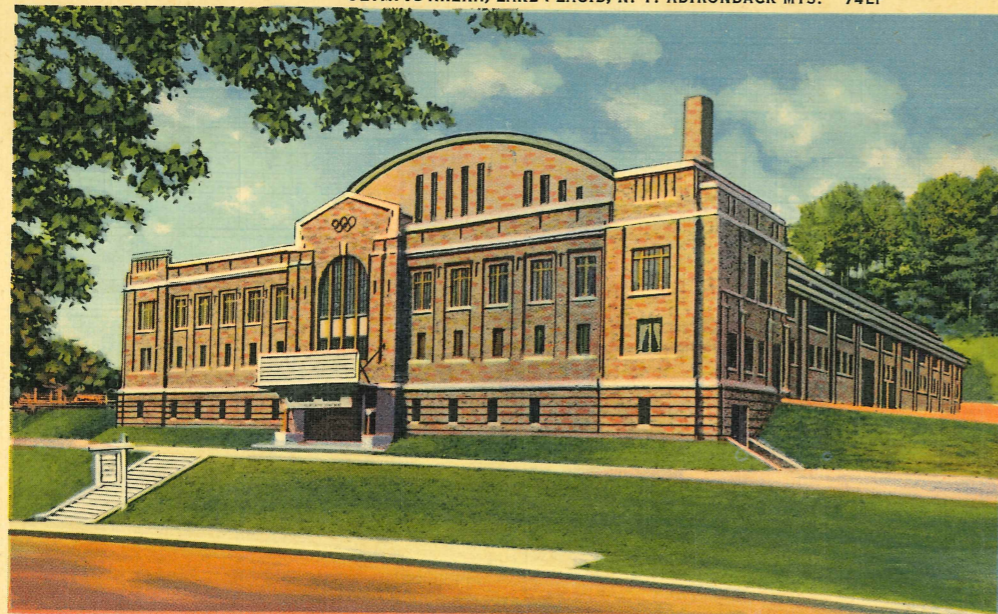

4A-H1942

COLISEUM SEATS 125,000 - HOME OF 1932 OLYMPIC GAMES - LOS ANGELES, CALIF. SUNLAND-106

NORTHWOODS TAXI, LAKE PLACID CLUB, N.Y.

Lake Placid Club Photo

OLYMPIC STADIUM LOS ANGELES

© Spence

CLUB CHAPEL WHERE SHORT DAILY SERVICE IS HELD, LAKE PLACID CLUB, N.Y. Lake Placid Club Photo