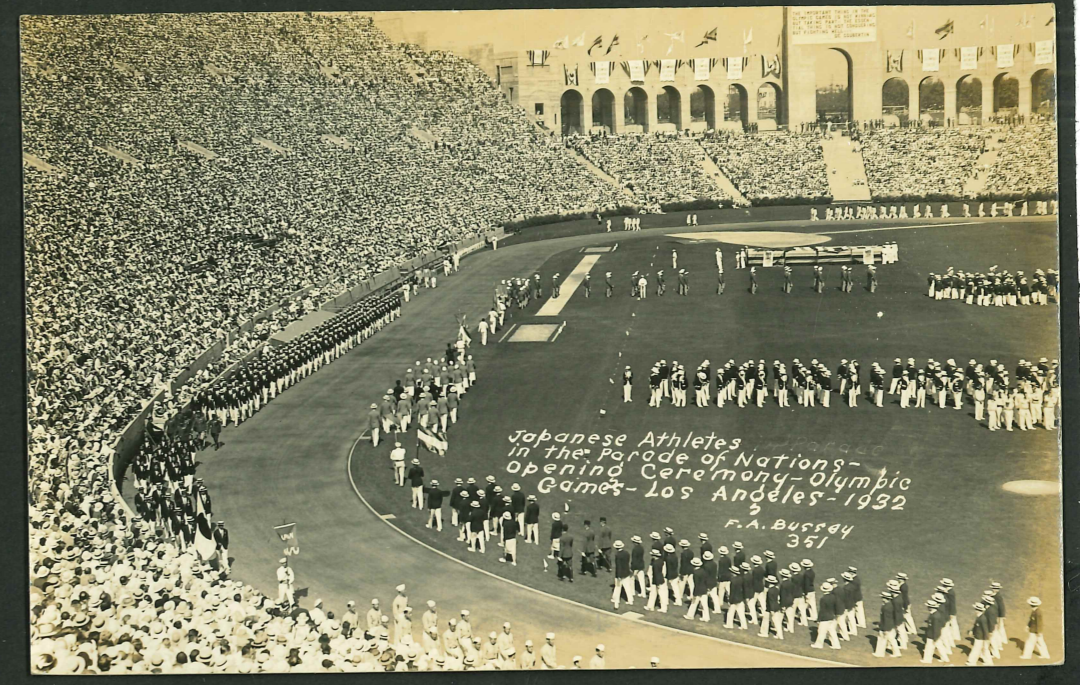

Japanese Athletes
in the Parade of Nations -
Opening Ceremony - Olympic
Games - Los Angeles - 1932
F.A. Bussey
351