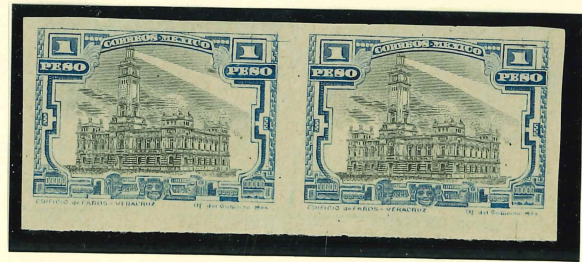

MEXICO

Unwatermarked
1916-1920

AN OFFICIAL SCOTT ALBUM PAGE