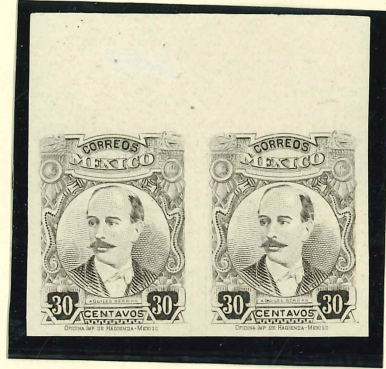

MEXICO

Unwatermarked
1916-1920

AN OFFICIAL SCOTT ALBUM PAGE