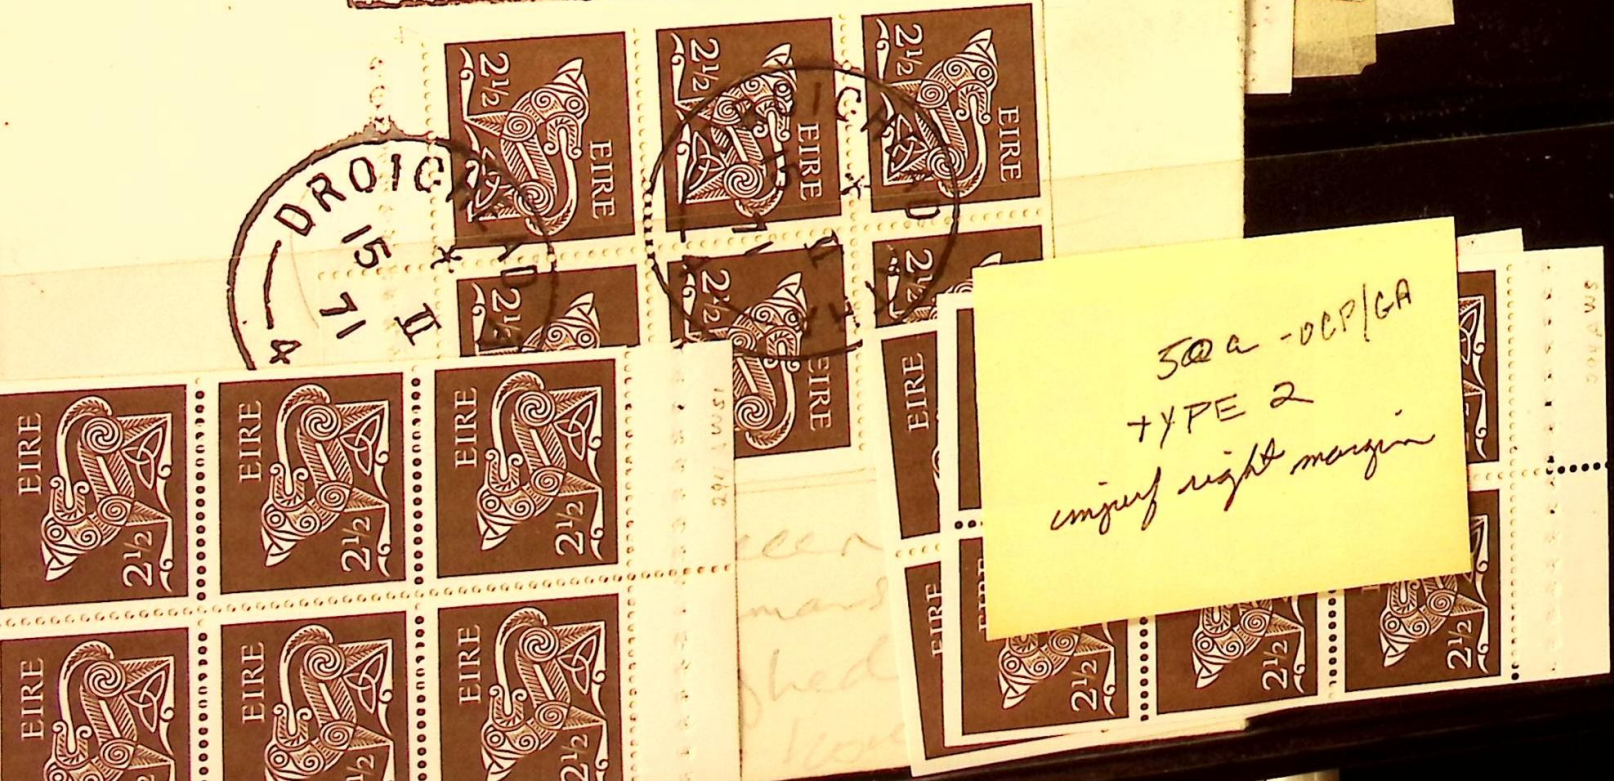

50a-0CP/GA
TYPE 2
imperf right margin

stampai
30p

50b-0CP/PVA
TYPE 1
perf through right margin

Ref. 1971
scarce
mark