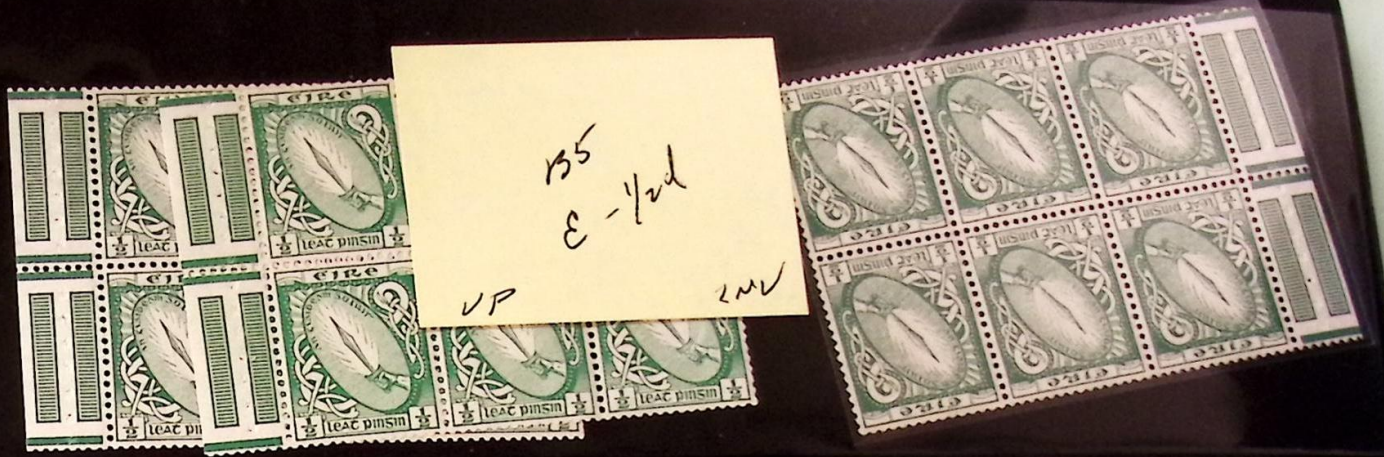

UP B3
S/E - 1d r
advt.
INV

B5
E - 1/2d
UP INV