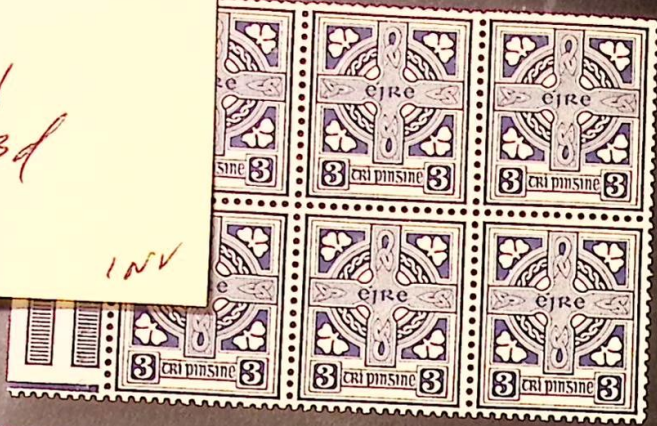

B11
E-3d
IP INV