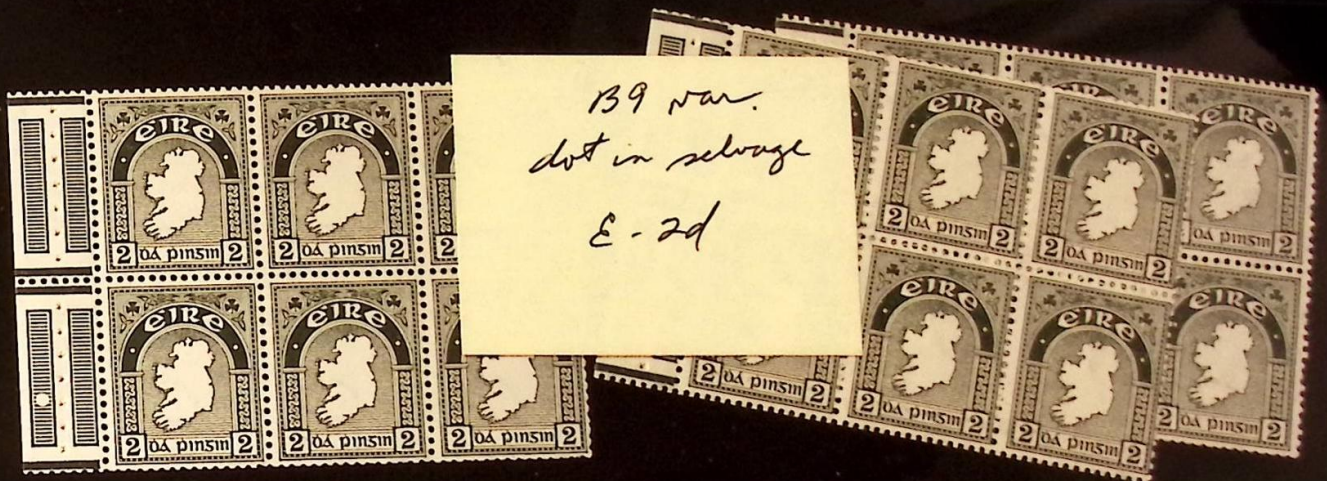

B7
E-1d + ADV
UP INV

B39
E-2d
UP INV

B39 var.
dot in selvage
E-2d

B38
E-1/2d
UP INV

B310
E-2 1/2d

INV WNK NH SCOTT CAT. NO. 110a (47) OUR PRICE 865

FG INV WNK
MacDonnell Whyte Ltd.
Lot: 869
Ref.: L843