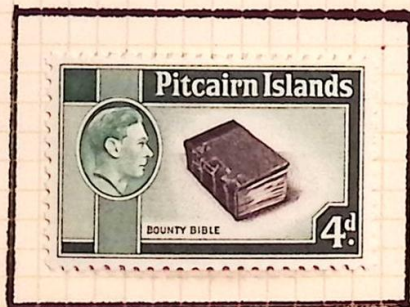

27
N.P.

59 72 65

90
20

Handwritten notes in the bottom right corner, including the number '189' and some illegible characters.

MADE AND PRINTED IN ENGLAND

194
COL.

57

50

10

130/20

25

ALBUM LEAF NO. 276. W. A. FRANKNELL, LTD., 104 SOUTHAMPTON WAY, LONDON S.E.5

MADE AND PRINTED IN ENGLAND

Comp 6/6

5p

275