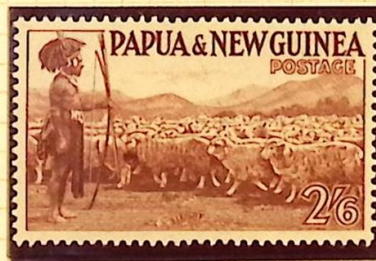

ALBUM LEAF NO. 276. W. A. PRANGNELL LTD., 111 SOUTHAMPTON WAY, LONDON, S.E.5.

MADE AND PRINTED IN ENGLAND

50
114