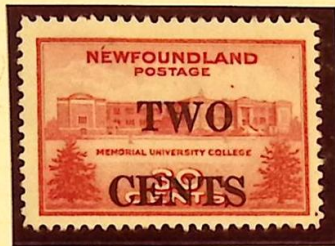

64

75

110

163E

WINDERMERE LTD. 11 SOUTHAMPTON WAY LONDON S.E.5
POSTAGE AND REVENUE STAMPS

8.6 84.2-62

272

18

3

16

15

17

615

ALBUM LEAF NO. 276. W. A. PRANG & CO. LTD., 111 SOUTHAMPTON WAY, LONDON, S.E.5.

MADE AND PRINTED IN ENGLAND

19

125

5

73

ALBUM LEAF NO. 276. W. A. FRANKNELL LTD., 109-111 SOUTHAMPTON WAY, LONDON, S.E.5.
MADE AND PRINTED IN ENGLAND

5

5

59

60