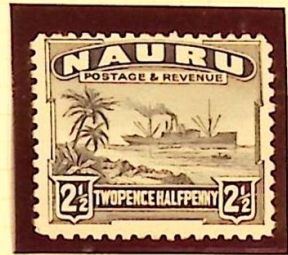

S.F. 26B-393
mm
170