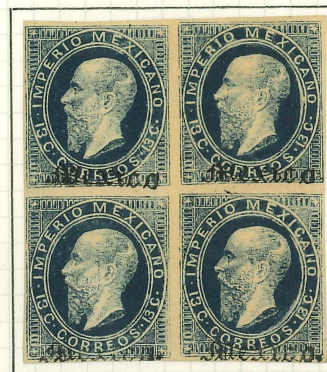

## EXPERT COMMITTEE

1866, 25¢ orange

We have examined the enclosed Mexico, (Scott #29), block of 20, Mexico name only, unused.....

submitted by W.E. Shelton

it is of which a photograph is attached and are of the opinion that genuine in all respects and comprises positions 5-10, 14-20 and 24-30 of Plate I.....

BLOCK OF TWENTY, POSITION 5-10, 14-20, 24-30, SHOWING POSITION 5 RETOUCHEE. NOTE CONSTANT FLAW ON POSITION 17 - DOT OVER 'S' OF 'CORREOS' WHICH WAS NEVER RETOUCHEE.

THE MAXIMILIAN ISSUE OF MEXICO, 1866-67.

DISTRICT OF MEXICO CITY.

OVERPRINTED 'MEXICO' ONLY: 13c.

DEEP BLUE. POSITIONS 5-6/  
15-16. LINE BETWEEN 'S' OF  
CORREOS AND 'I' OF 13c ON  
BOTH POSITION 15 & 16.

BLUE. POSITIONS 26-27/  
36-37. BREAK IN OUTER  
FRAME IN N.W. CORNER,  
POSITION 37.

DEEP BLUE. POSITIONS 58-60/  
69-70. BREAK IN 'N' OF  
MEXICANO, POSITION 70.

USED IN MEXICO CITY.

USED IN CHALCO.

POSITION 10 -  
FLAW BETWEEN  
'MEXICANO' AND  
'C' OF RIGHT 13c.

POSITION 19 -  
TRIANGLE IN  
'XI' OF MEXICANO.