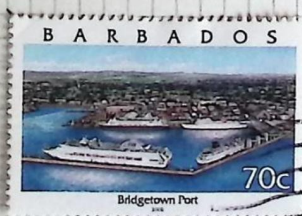

1961

306
4c
DEEP WATER HARBOUR
(BLACK & RED ORANGE)

1965

BARBADOS

1966

BATUM

1919

1919