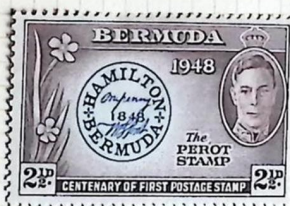

1938-1952

112
2d
LIGHT BLUE
&
SEPIA
[WENT - LUCAS]

114/6
7 1/2d
BLACK BLUE
&
BRIGHT GREEN
[SARINING - GOTTING]

116
2/-
KING GEORGE VI

1953-1962

143/6
9d
VIOLET
"SEA VENTURE" BENT

148
5/-
CARMINE
"HOB COIN"

154
8d
GREENISH BLUE
"OCEAN RACE 1953"