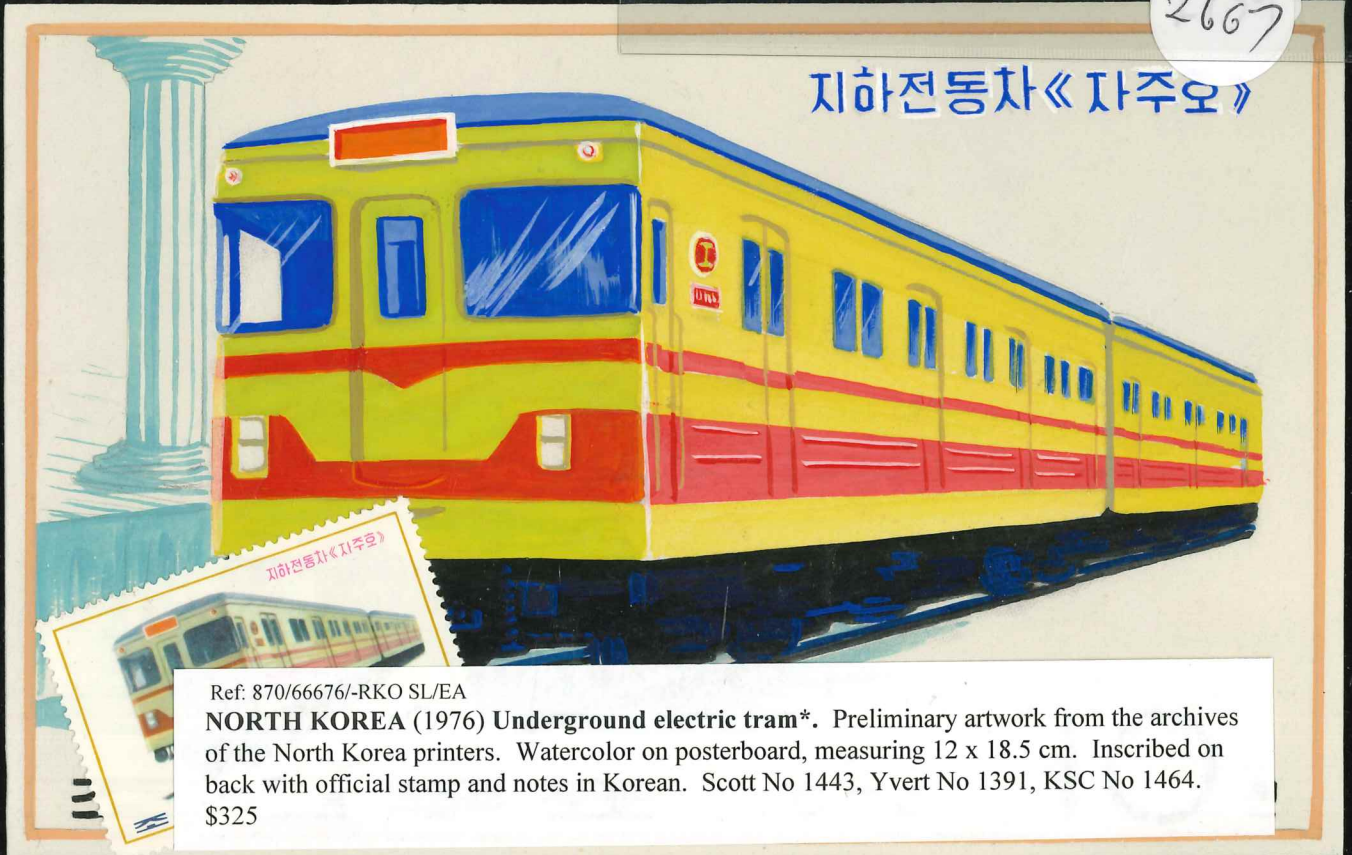

Ref: 888/66621/-RKO SM/EA
NORTH KOREA (1963) Small-caliber rifle shooting contest*. Preliminary artwork from the archives of the North Korea printers. Watercolor on posterboard, measuring 15 x 8 cm. Inscribed on back with official stamp and notes in Korean. Scott No 501, Yvert No 491, KSC No 472. $325

Ref: 870/66676/-RKO SL/EA
NORTH KOREA (1976) Underground electric tram*. Preliminary artwork from the archives of the North Korea printers. Watercolor on posterboard, measuring 12 x 18.5 cm. Inscribed on back with official stamp and notes in Korean. Scott No 1443, Yvert No 1391, KSC No 1464. $325