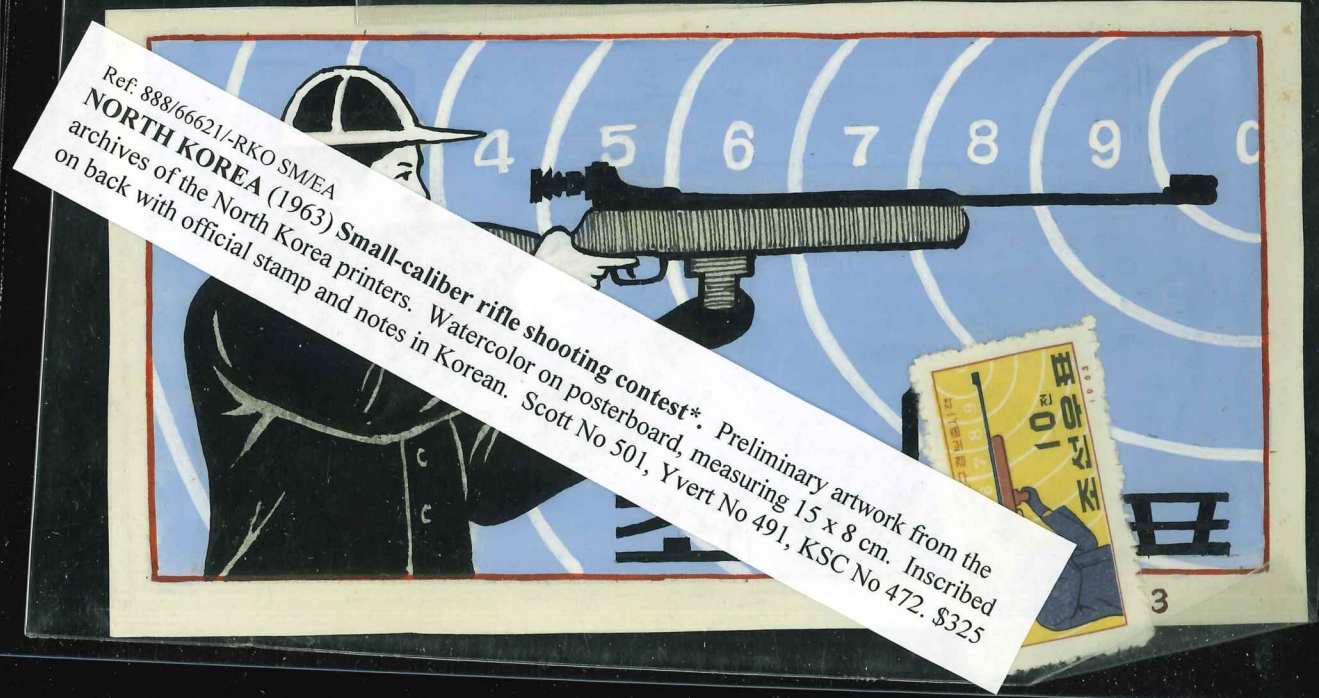

Ref: 888/66621/-RKO SM/EA
NORTH KOREA (1963) Small-caliber rifle shooting contest*. Preliminary artwork from the archives of the North Korea printers. Watercolor on posterboard, measuring 15 x 8 cm. Inscribed on back with official stamp and notes in Korean. Scott No 501, Yvert No 491, KSC No 472. $325