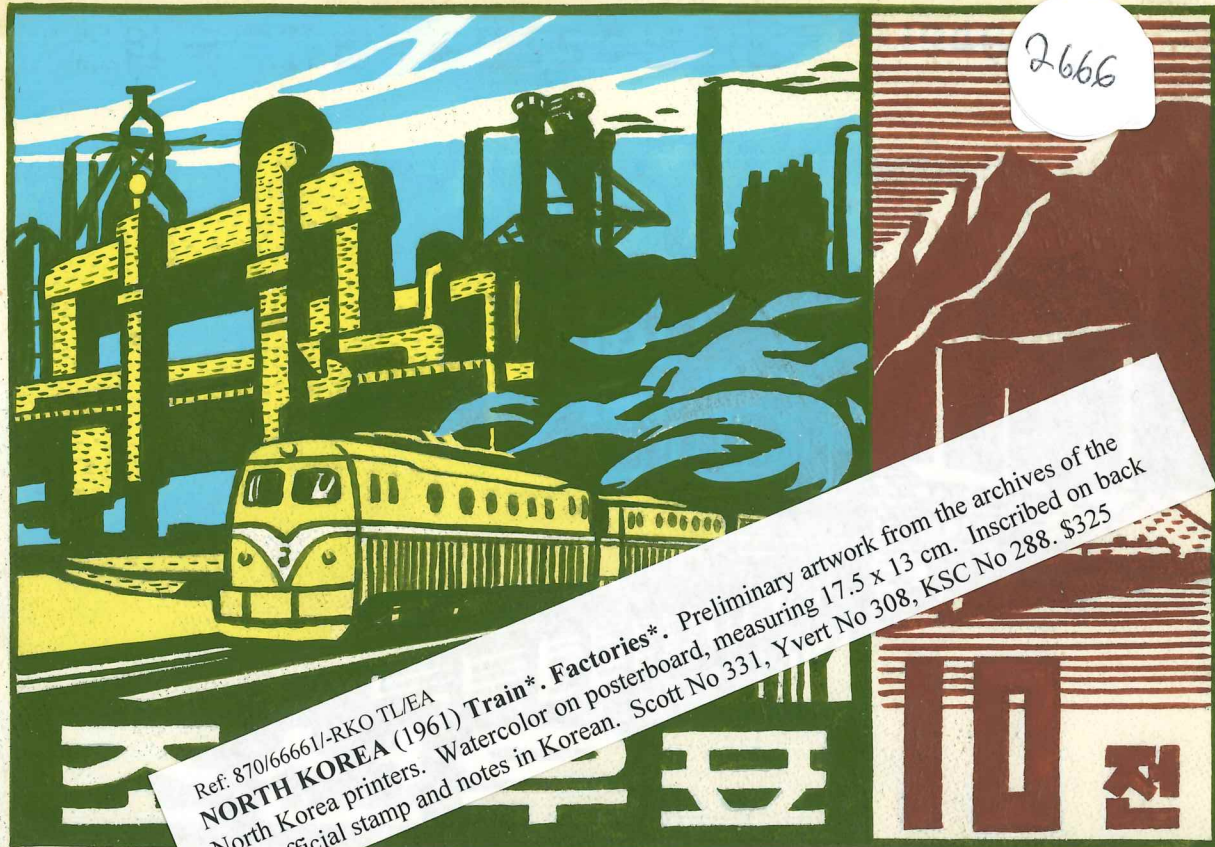

2666

Ref: 870/66661/-RKO TL/EA
NORTH KOREA (1961) Train*. Factories*. Preliminary artwork from the archives of the North Korea printers. Watercolor on posterboard, measuring 17.5 x 13 cm. Inscribed on back with official stamp and notes in Korean. Scott No 331, Yvert No 308, KSC No 288. $325

1961

2665
66594

Ref: 870/66594/-RKO SL/EA
NORTH KOREA (1961) Locomotive*. Tractors*. Preliminary artwork from the archives of the North Korea printers. Watercolor on posterboard, measuring 11 x 15 cm. Inscribed on back with official stamp and notes in Korean. Scott No 319, Yvert No 294, KSC No 273. $325

2649

74606