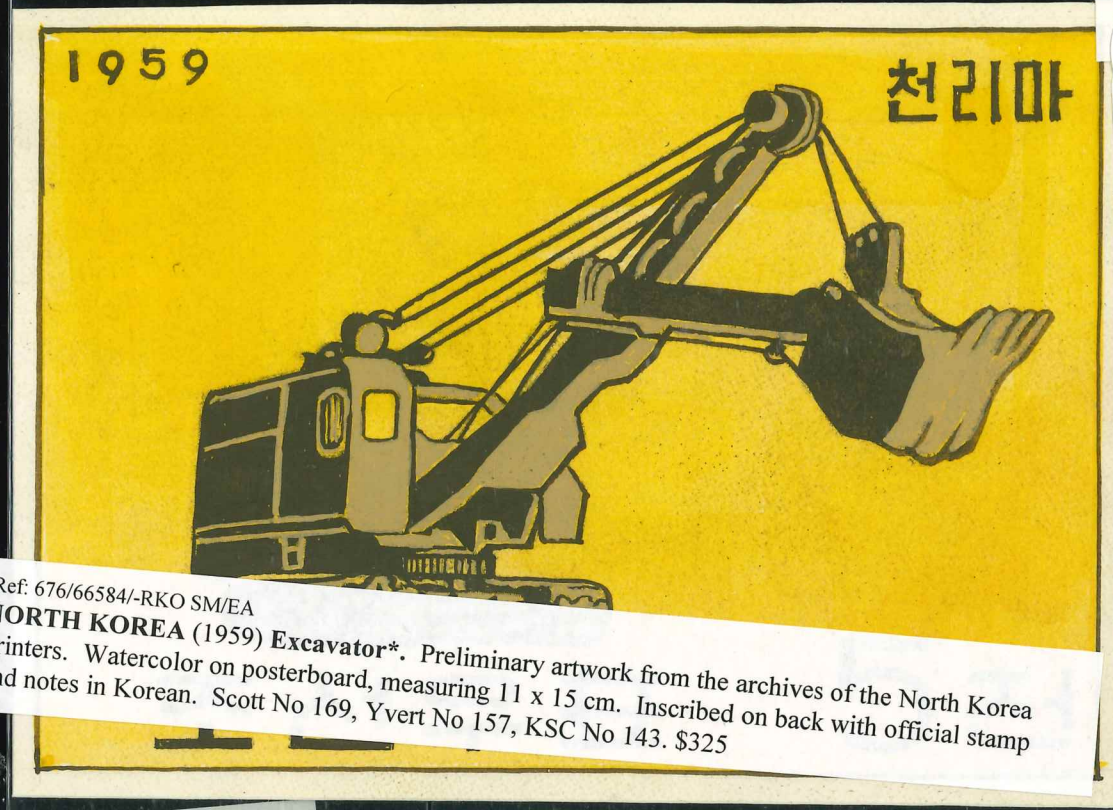

Ref: 676/66575/-RKO TL/EA
NORTH KOREA (1957) Pouring steel*. Preliminary artwork from the archives of the North Korea printers. Watercolor on posterboard, measuring 11 x 15 cm. Inscribed on back with official stamp and notes in Korean. Scott No 122, Yvert No 126, KSC No 99. $325

Ref: 676/66584/-RKO SM/EA
NORTH KOREA (1959) Excavator*. Preliminary artwork from the archives of the North Korea printers. Watercolor on posterboard, measuring 11 x 15 cm. Inscribed on back with official stamp and notes in Korean. Scott No 169, Yvert No 157, KSC No 143. $325

169
142