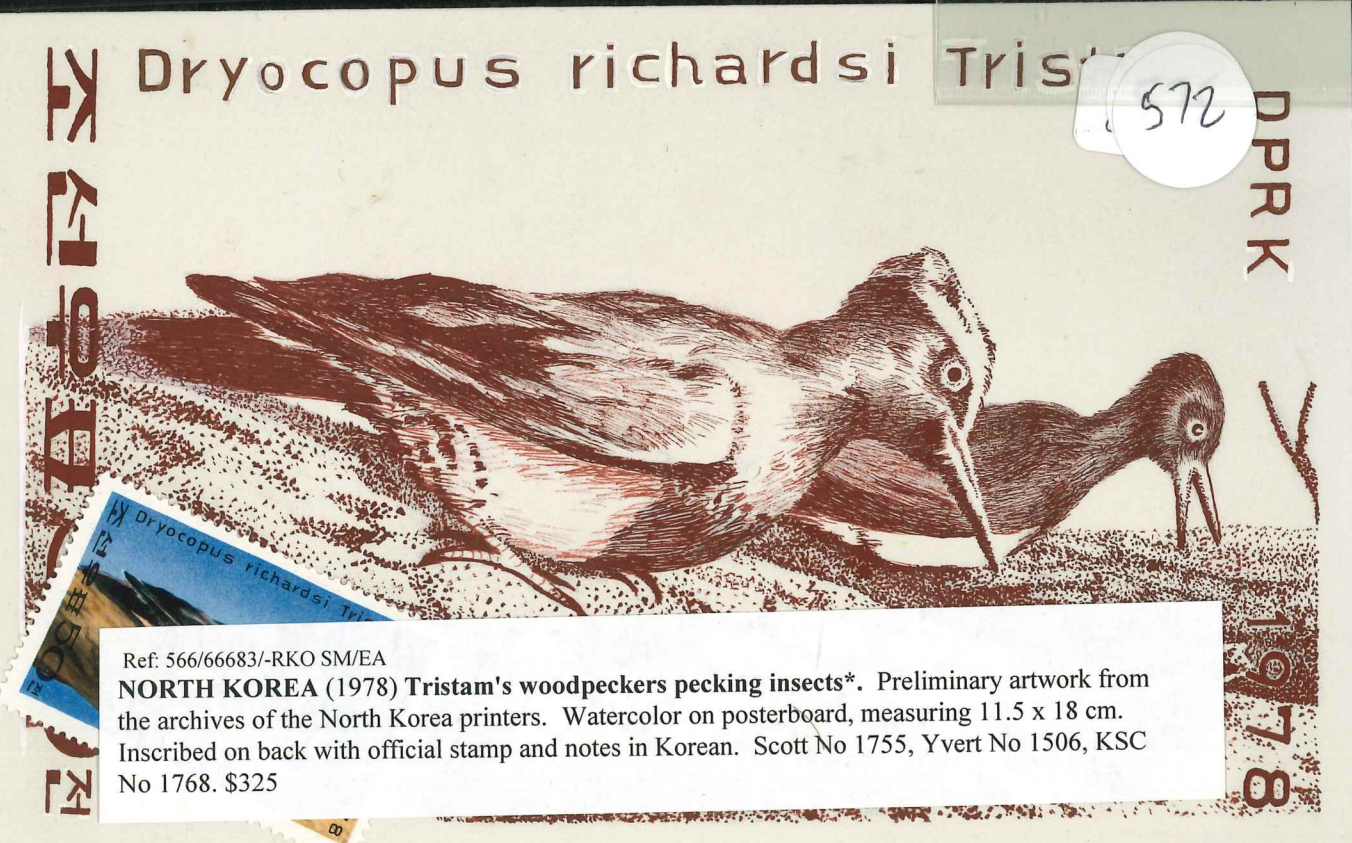

572

Ref: 566/66683/-RKO SM/EA
NORTH KOREA (1978) Tristam's woodpeckers pecking insects*. Preliminary artwork from the archives of the North Korea printers. Watercolor on posterboard, measuring 11.5 x 18 cm. Inscribed on back with official stamp and notes in Korean. Scott No 1755, Yvert No 1506, KSC No 1768. $325