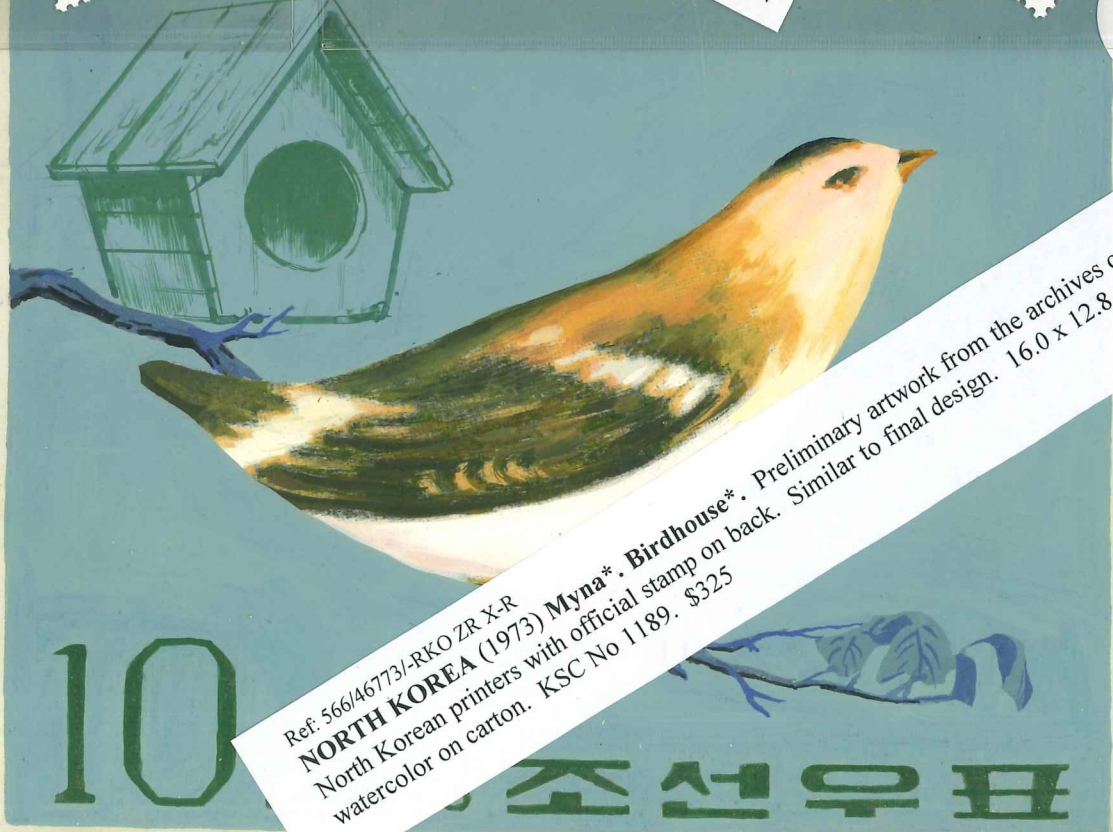

Ref: 566/46773/-RKO ZR X-R
NORTH KOREA (1973) **Myna* . Birdhouse***. Preliminary artwork from the archives of the North Korean printers with official stamp on back. Similar to final design. 16.0 x 12.8 cm watercolor on carton. KSC No 1189. $325

조선우표