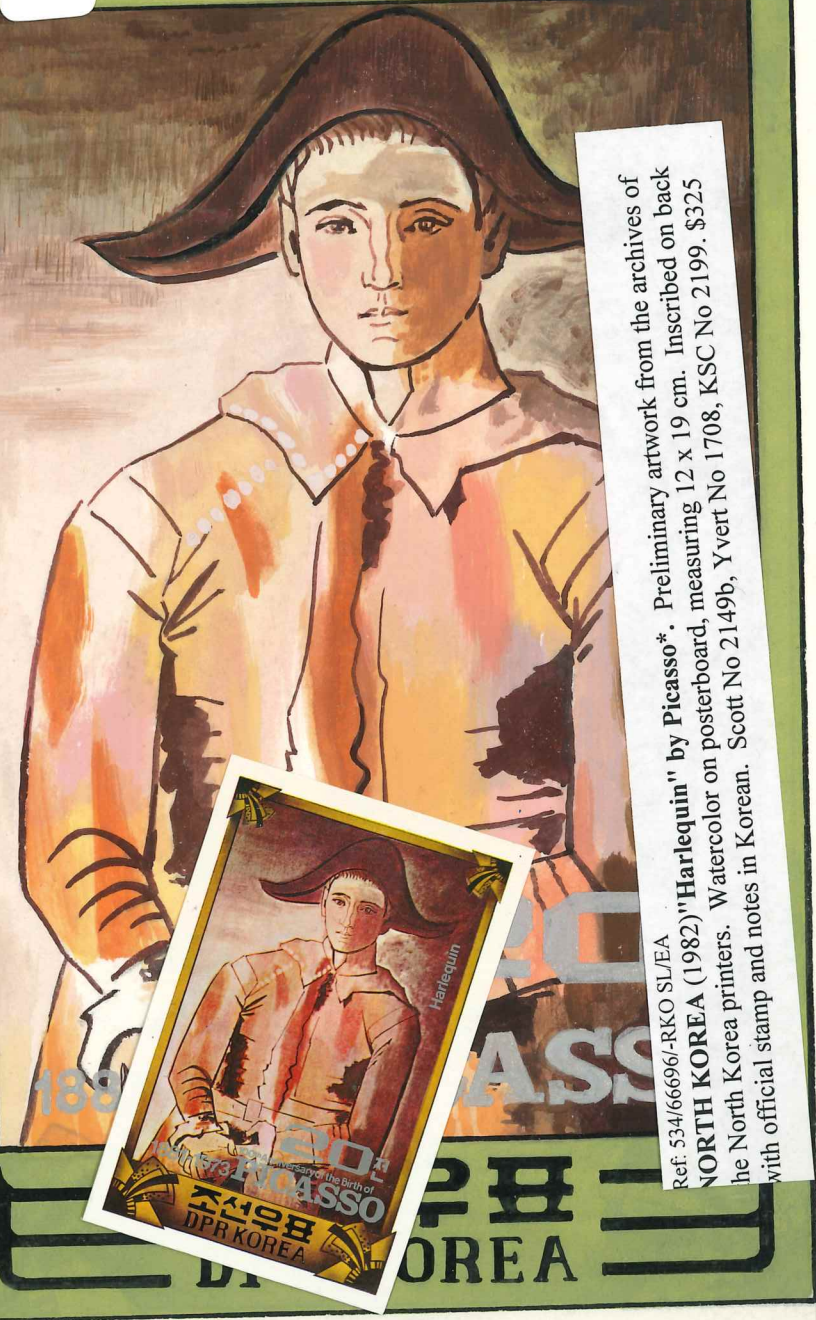

272

350
66696

Ref: 534/66696/-RKO SL/EA
NORTH KOREA (1982) "Harlequin" by Picasso*. Preliminary artwork from the archives of the North Korea printers. Watercolor on posterboard, measuring 12 x 19 cm. Inscribed on back with official stamp and notes in Korean. Scott No 2149b, Yvert No 1708, KSC No 2199. $325

271