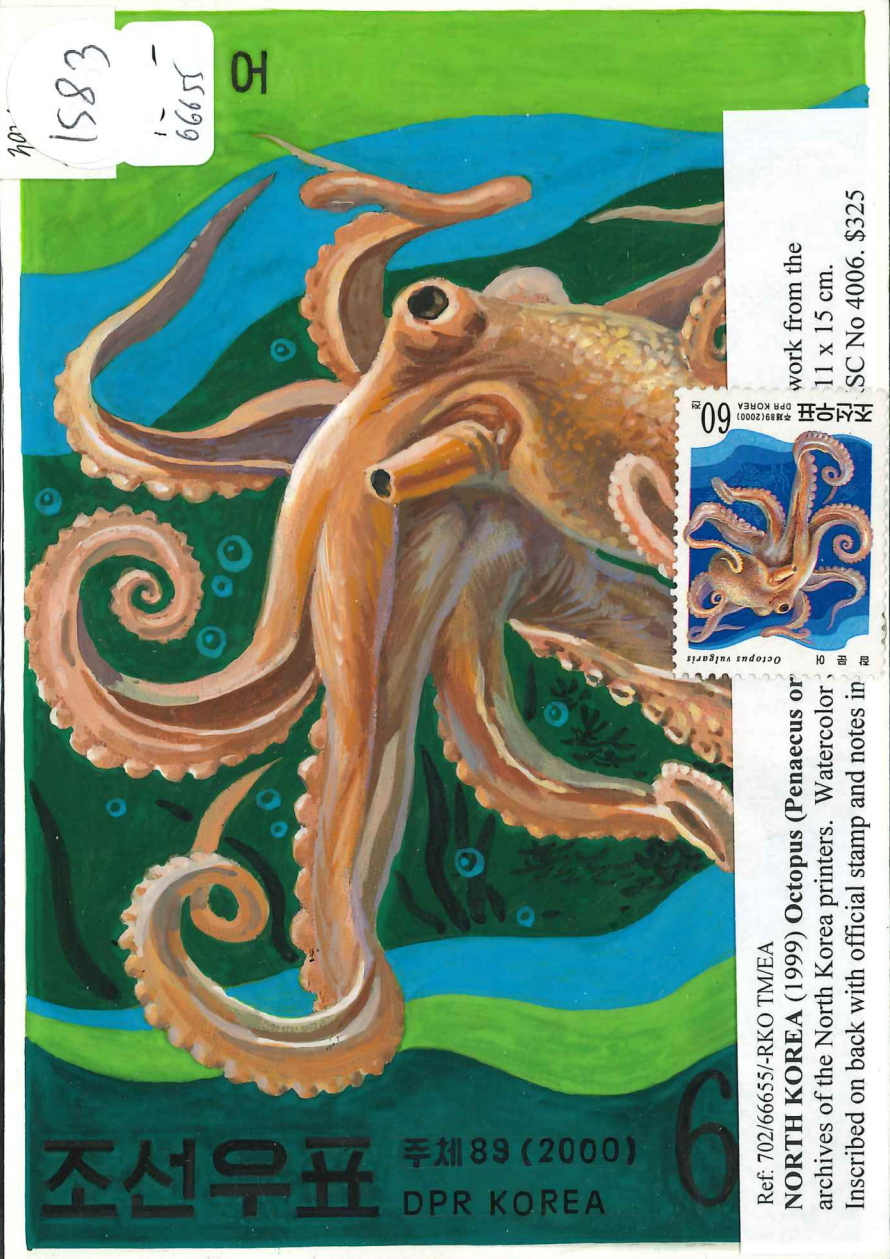

1451
74581
1582
66634

1583
66655

1450

1606
(46)
66644