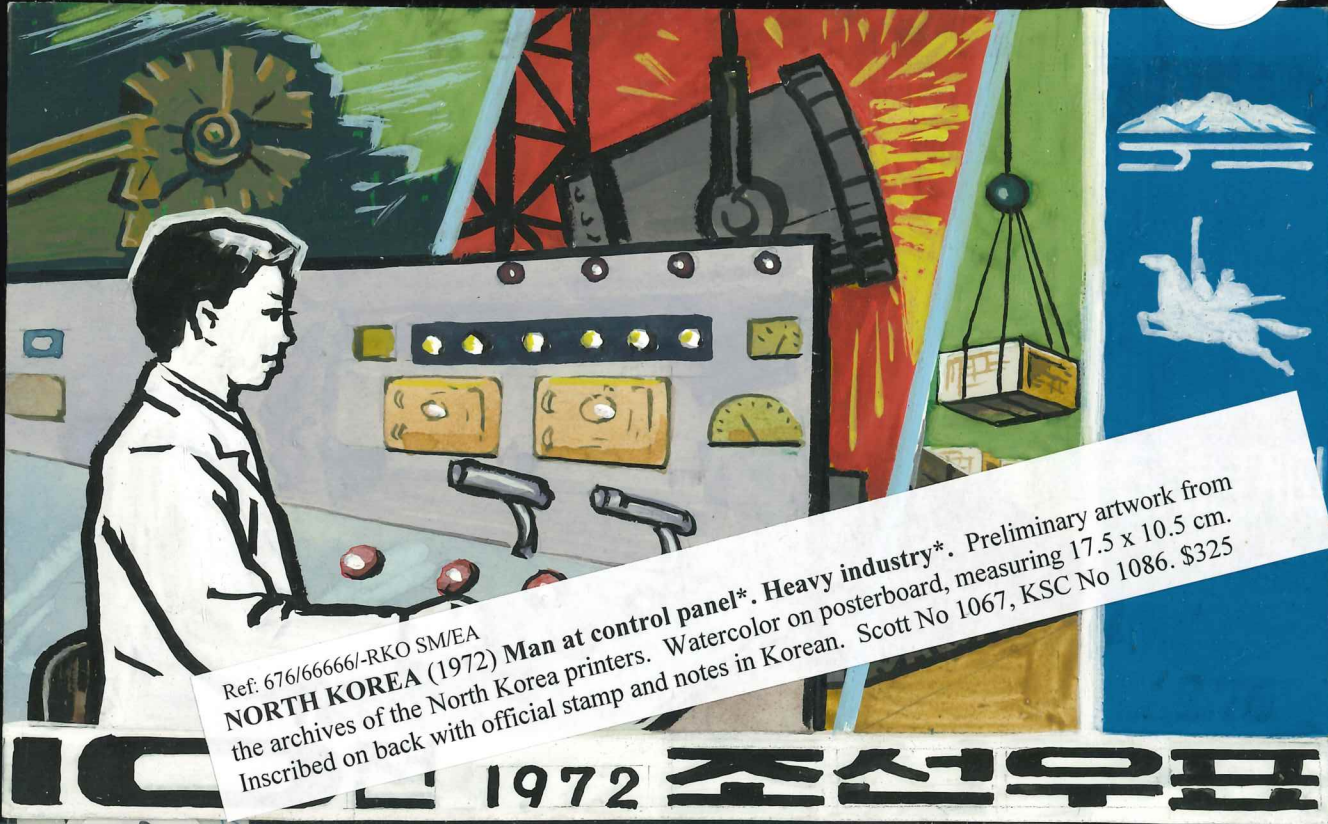

1606  
 (46)  
 66644

Ref: 676/66666/-RKO SM/EA  
**NORTH KOREA (1972) Man at control panel\***. Heavy industry\*. Preliminary artwork from the archives of the North Korea printers. Watercolor on posterboard, measuring 17.5 x 10.5 cm. Inscribed on back with official stamp and notes in Korean. Scott No 1067, KSC No 1086. \$325