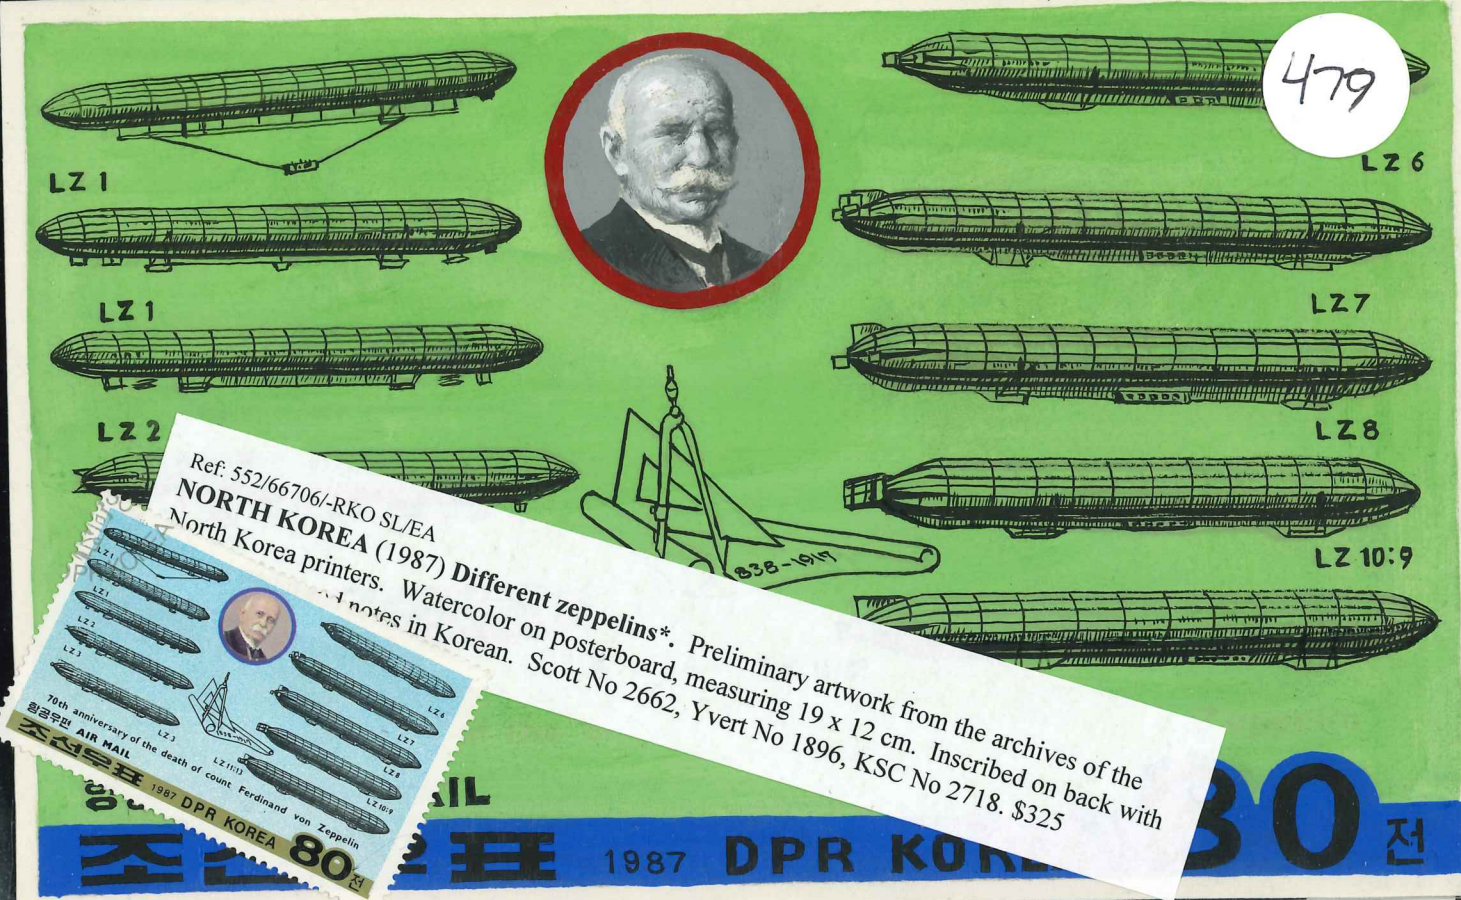

Ref: 550/74574/-CHR QQ/EA
NORTH KOREA (1961) Boy flying model glider*. Preliminary artwork from the archives of the North Korea printers. Watercolor on posterboard, measuring 13 x 15 cm. Inscribed on back with official stamp and notes in Korean. Scott No 300. $325

Ref: 550/66598/-RKO TME/A
NORTH KOREA (1961) Boy flying model glider*. Preliminary artwork from the archives of the North Korea printers. Watercolor on posterboard, measuring 11 x 15 cm. Inscribed on back with official stamp and notes in Korean. Scott No 357, Yvert No 323, KSC No 300. $325

Ref: 552/66706/-RKO SL/EA
NORTH KOREA (1987) Different zeppelins*. Preliminary artwork from the archives of the North Korea printers. Watercolor on posterboard, measuring 19 x 12 cm. Inscribed on back with official stamp and notes in Korean. Scott No 2662, Yvert No 1896, KSC No 2718. $325

74574

디에고 벨라스케스의 자화상 <메니나스>의 부분, 1656년