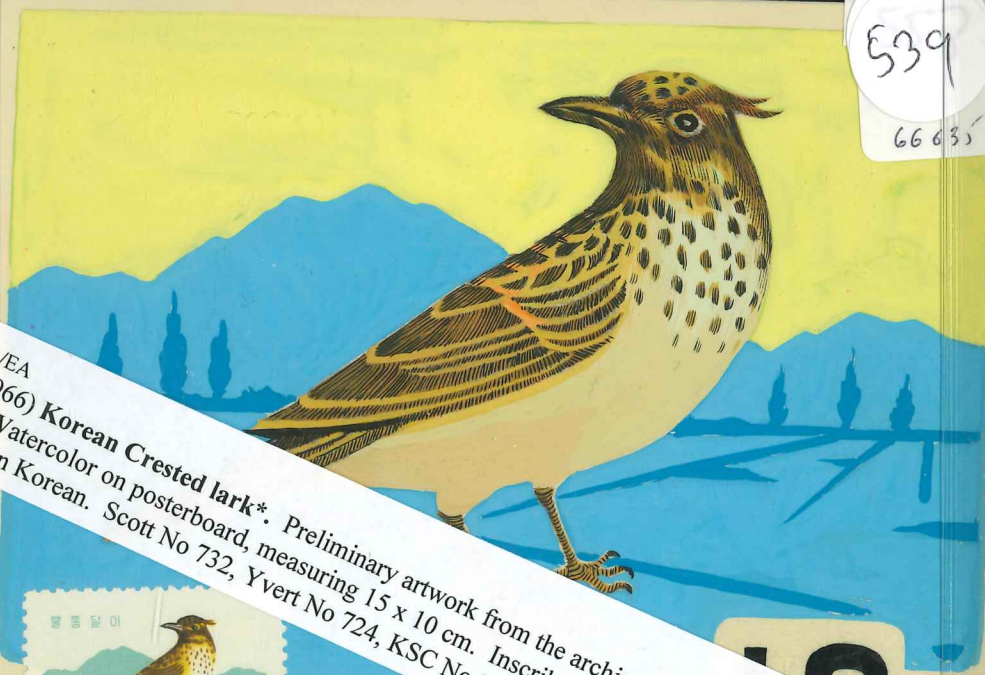

Ref: 566/46747/-RKO ZR X-R  
**NORTH KOREA (1966) White-bellied black woodpecker (Dryocopus richardsoni)\***. Preliminary artwork from the archives of the North Korean printers with official stamp on back. Very similar to final design. 11.2 x 15.5 cm watercolor on carton. KSC No 717. \$325

조선우표 10전

조선우표 10전

조선우표 40전

537  
664  
66634

Ref: 566/66634/-RKO TL/EA  
**NORTH KOREA (1966) Hoopoe\***. Preliminary artwork from the archives of the North Korea printers. Watercolor on posterboard, measuring 10 x 15 cm. Inscribed on back with official stamp and notes in Korean. Scott No 731, Yvert No 723, KSC No 714. \$325

1966

조선우표

Ref: 566/66635/-RKO TL/EA  
**NORTH KOREA (1966) Korean Crested lark\***. Preliminary artwork from the archives of the North Korea printers. Watercolor on posterboard, measuring 15 x 10 cm. Inscribed on back with official stamp and notes in Korean. Scott No 732, Yvert No 724, KSC No 715. \$325