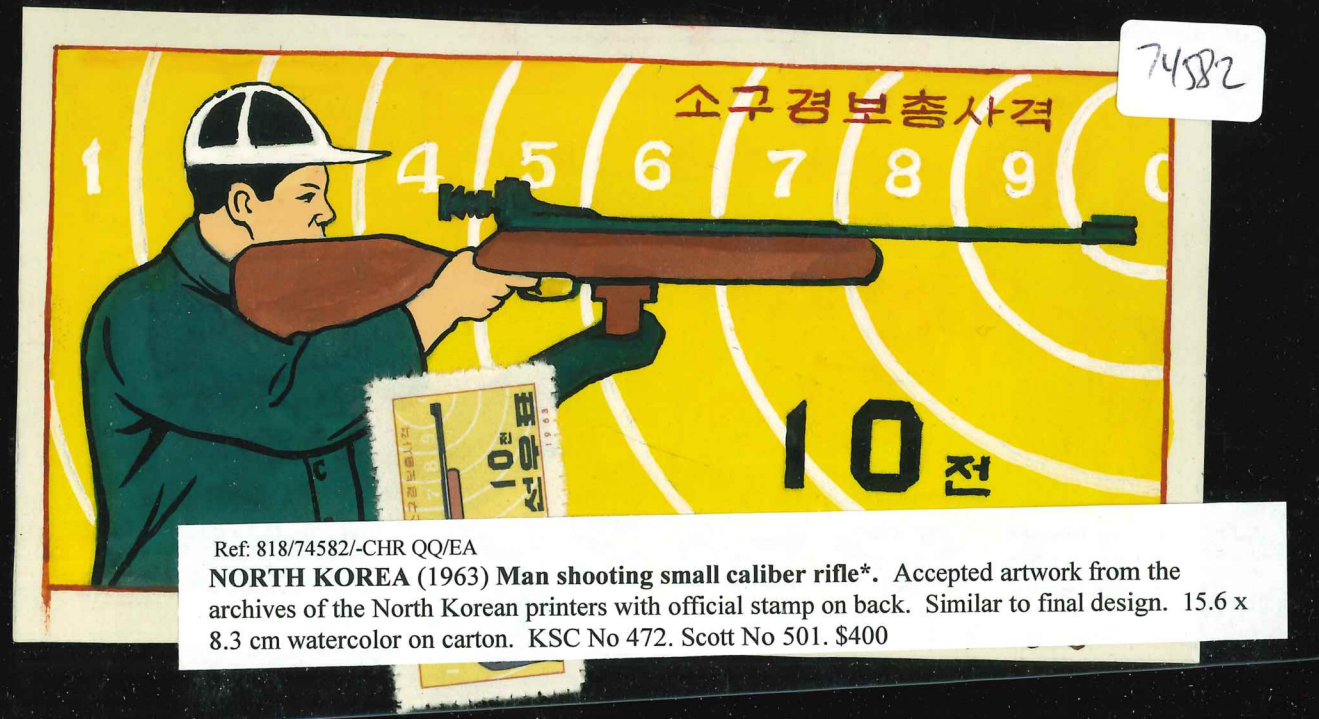

소구경보총사격

10 전

74582

Ref: 818/74582-**CHR QQ/EA**
NORTH KOREA (1963) Man shooting small caliber rifle*. Accepted artwork from the archives of the North Korean printers with official stamp on back. Similar to final design. 15.6 x 8.3 cm watercolor on carton. KSC No 472. Scott No 501. $400