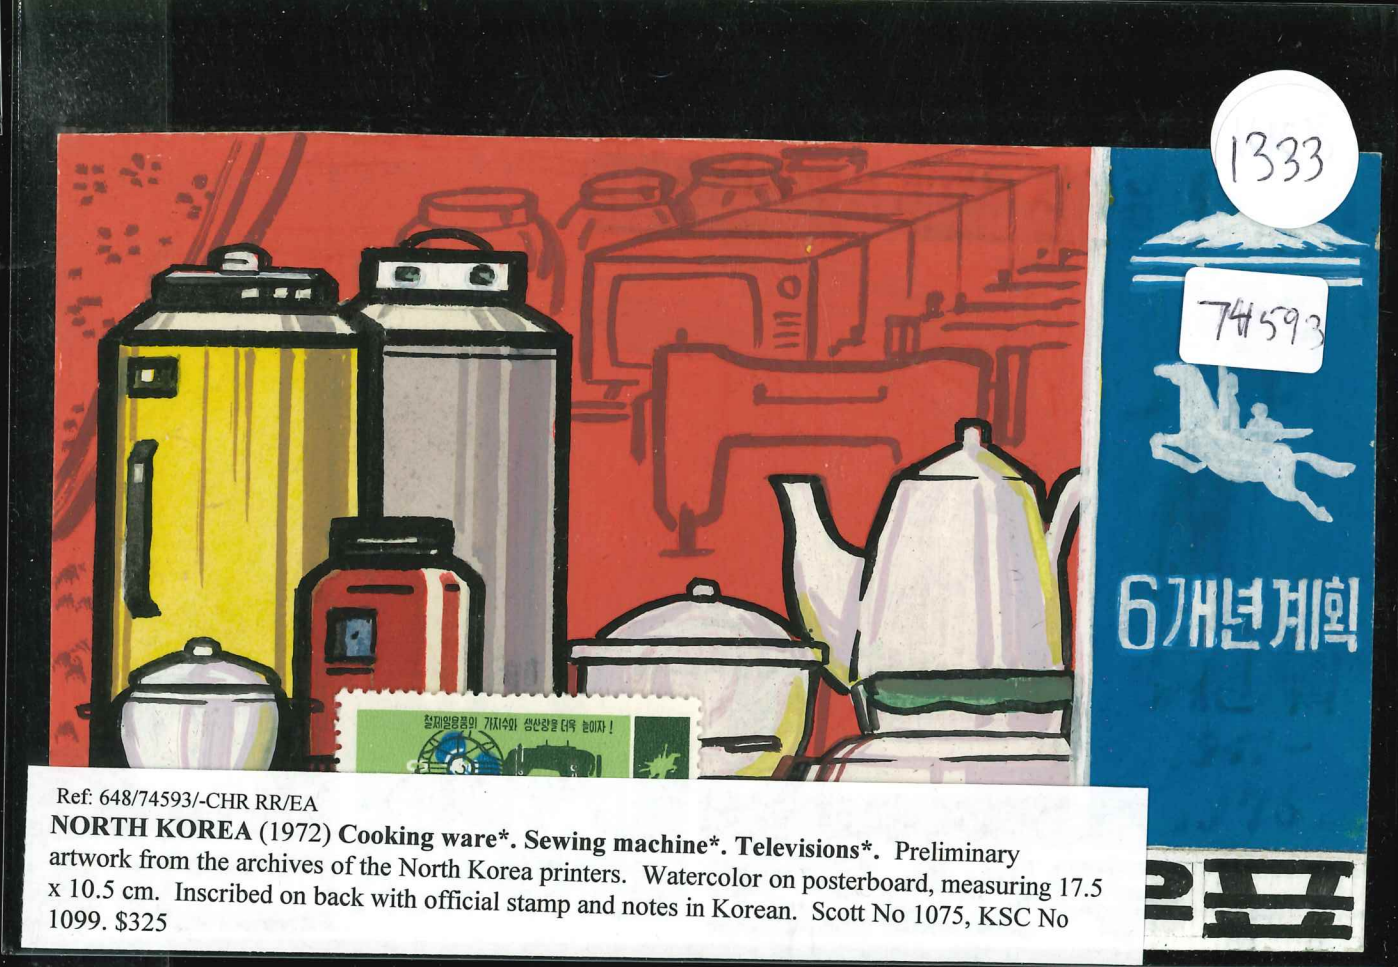

Ref: 508/47903/-RKO PR T-X
NORTH KOREA (1967) Phihyon pig*. Preliminary artwork from the archives of the North Korean printers. Watercolor on posterboard, measuring 175 x 130 mm, with printer's mark and signature on reverse. KSC No 743. Similar to final design. $325

Ref: 648/74593/-CHR RR/EA
NORTH KOREA (1972) Cooking ware*. Sewing machine*. Televisions*. Preliminary artwork from the archives of the North Korea printers. Watercolor on posterboard, measuring 17.5 x 10.5 cm. Inscribed on back with official stamp and notes in Korean. Scott No 1075, KSC No 1099. $325