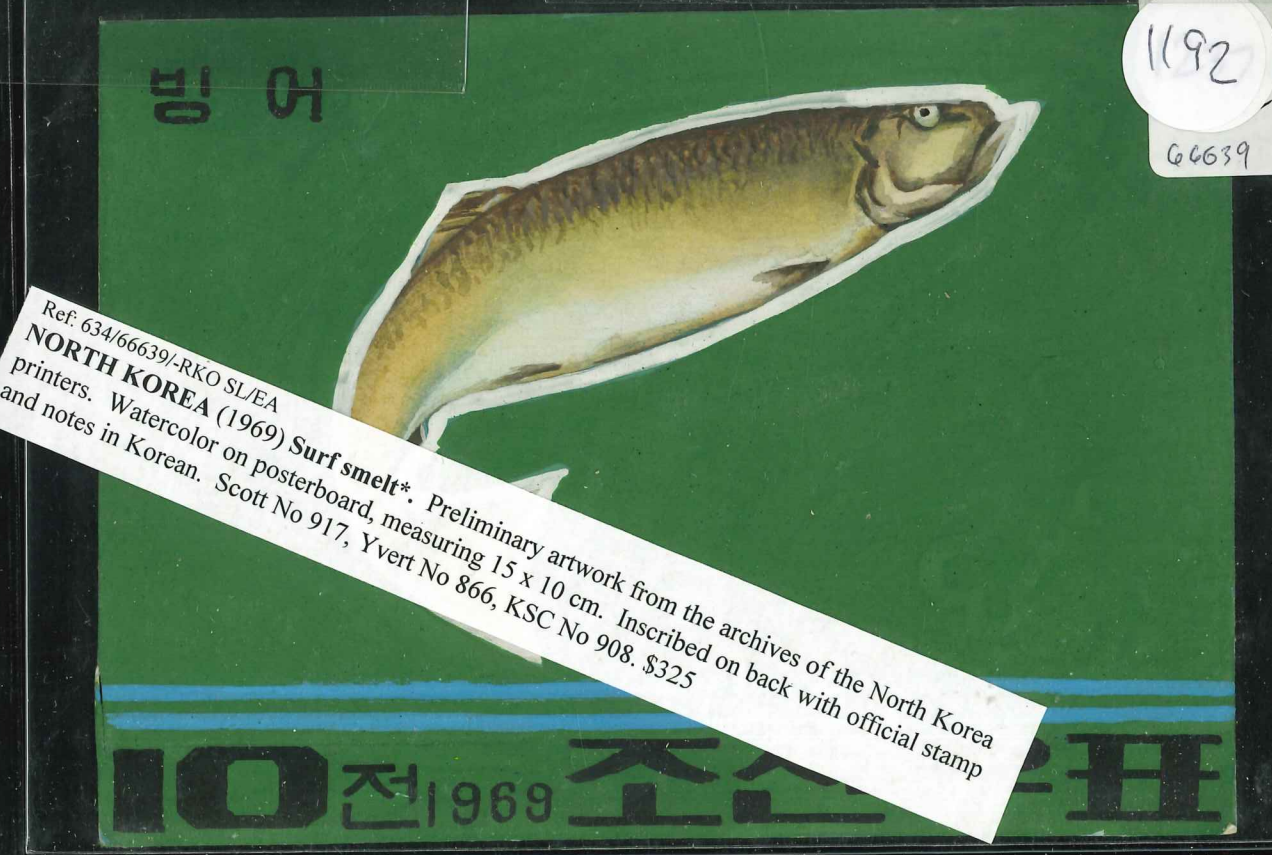

Ref: 642/74589/-CHR RR/EA
NORTH KOREA (1965) Tree peony*. Preliminary artwork from the archives of the North Korea printers with official stamp on back. Very similar to final design. 9 x 13 cm watercolor on carton. KSC No 644, Scott No 658. $325

917
1192
66639

Ref: 634/66639/-RKO SL/EA
NORTH KOREA (1969) Surf smelt*. Preliminary artwork from the archives of the North Korea printers. Watercolor on posterboard, measuring 15 x 10 cm. Inscribed on back with official stamp and notes in Korean. Scott No 917, Yvert No 866, KSC No 908. $325