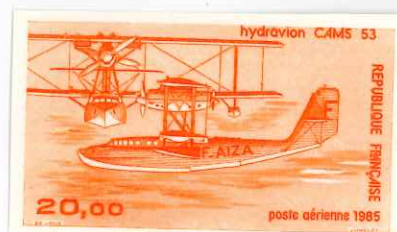

56

57

60

53
54

55

58

59