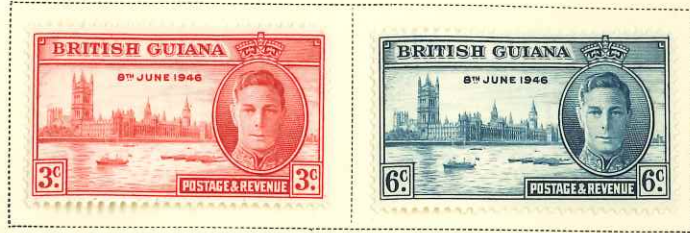

BRITISH GUIANA

1945-46

344

32819

1948

2210

32213

D1

D2

D3

D4

chalk surface

2
4.50
0.40
20.00