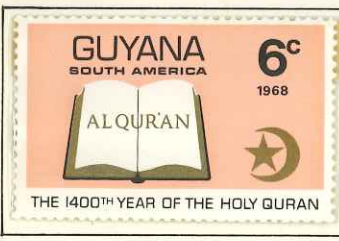

GUYANA — BRITISH GUIANA

ISSUES OF 1968-69

0.50
1.10

1.10

307/0 1.10

311/4 1.10

18

4.90 16