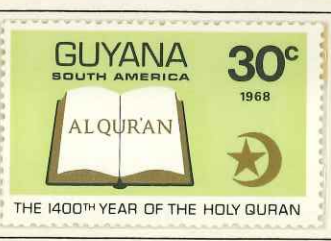

317

9

24015

GUYANA — BRITISH GUIANA

ISSUES OF 1968-69

0.50
1.10

1.10

307/0 1.10