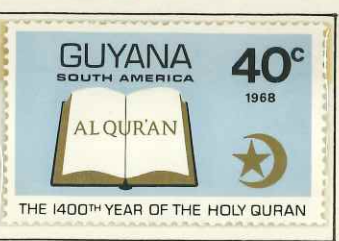

317

9

24015

GUYANA — BRITISH GUIANA

ISSUES OF 1968-69

0.50
1.10

1.10

307/0 1.10