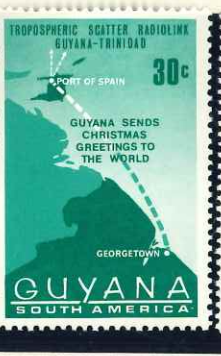

GUYANA — BRITISH GUIANA

ISSUES OF 1968-69

0.50
1.10

1.10

307/0 1.10

311/4 1.10

18

4.90 16