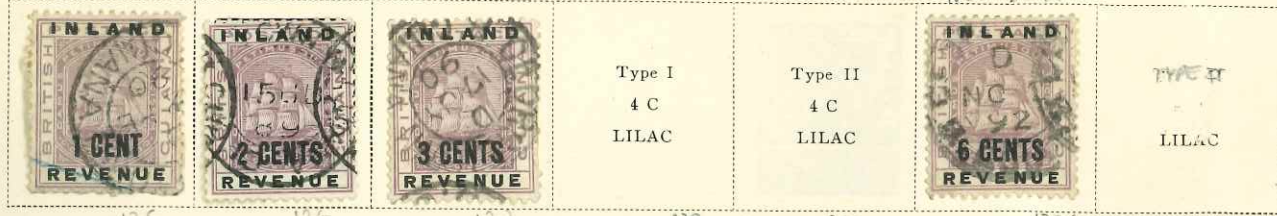

030
015
500
650
040
1235

15 JUL 89

17 JUL 90

1889

NOV 1 92

Type I
4 C
LILAC

Type II
4 C
LILAC

Type II
6 C
LILAC

020
225
020
—
7.50
23.50