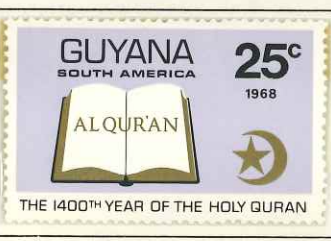

GUYANA — BRITISH GUIANA

ISSUES OF 1968-69

0.50
1.10

1.10

307/0 1.10

311/4 1.10

18

4.90 16