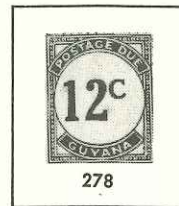

GUYANA - BRITISH GUIANA

ISSUES OF 1966-67

Wmk K4, multiple crown and script CA.

Euros
1795
pay
13 →
22