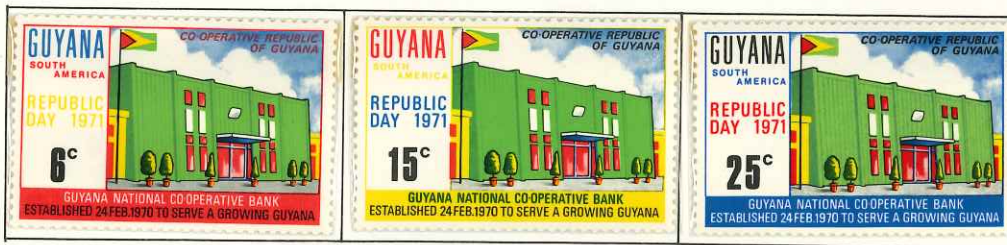

GUYANA

ISSUES OF 1970-71

060
365/7

075
368/1
135 19