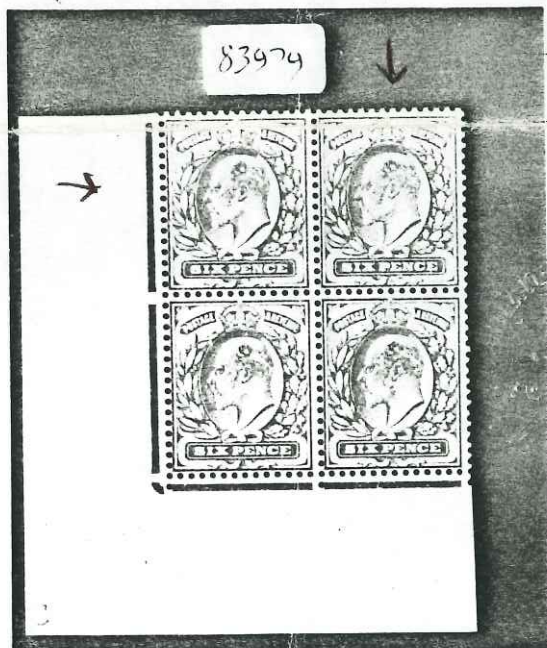

# The British Philatelic Association

London-England

EXPERT COMMITTEE

34/1 m

14 MAR 1978

The Committee is of the opinion that the

GREAT BRITAIN 1914-15 and purple on  
 Dickinson Coat of arms Imperial Crown  
 Perf 14 Unusual coloration a few original  
 gum (S.G. 301) is genuine