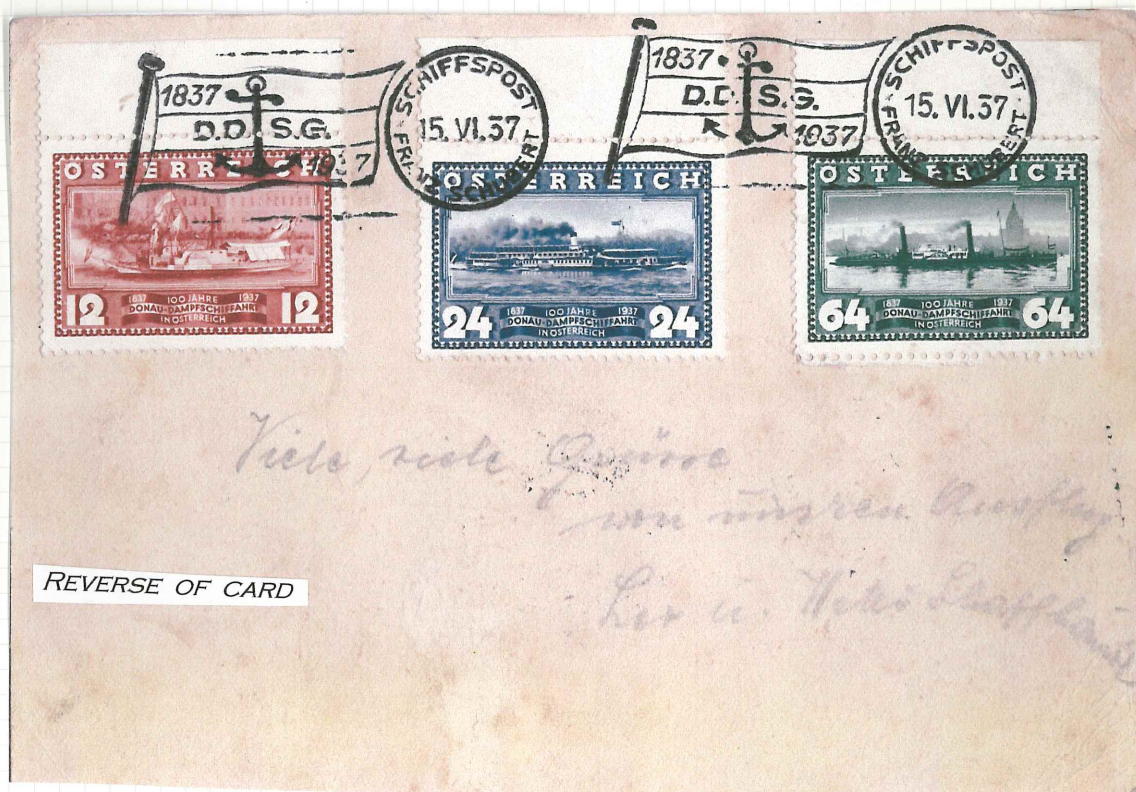

REVERSE OF CARD

IT ALSO HAS CANCELLATION " WIEN / FLUGPOST " AND AN AIR MAIL LABEL