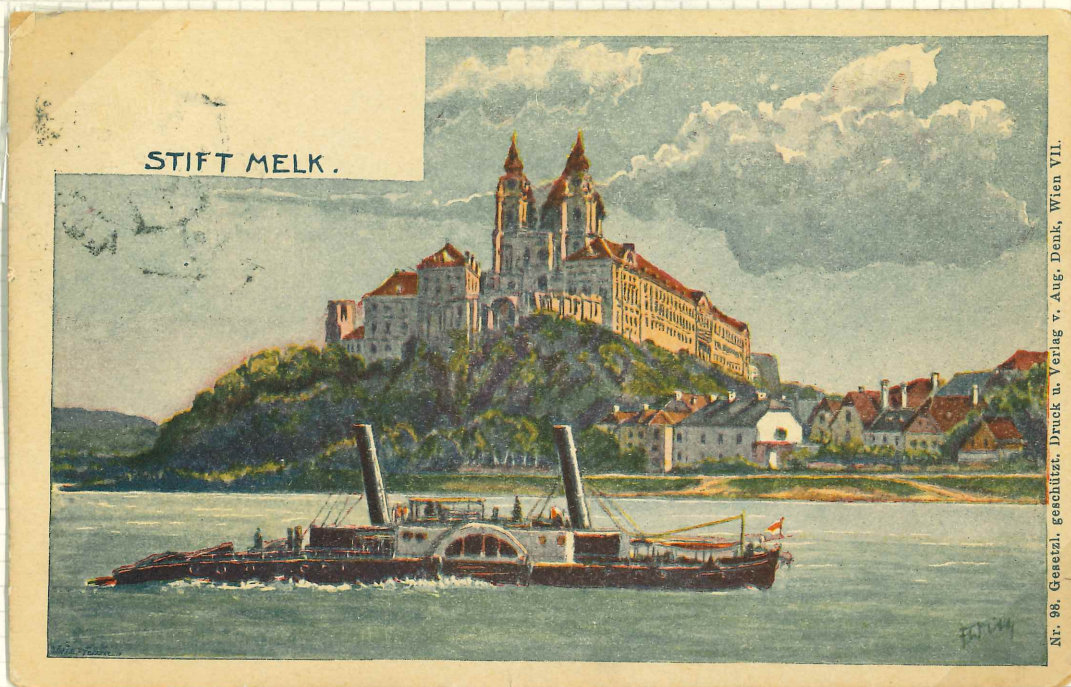

1908

Nr. 98. Gesetzl. geschützt. Druck b. Verlag v. Aug. Denk, Wien VII.

DANUBE STEAM NAVIGATION CO POSTCARD SHOWING MELK ABBEY AND PADDLE STEAMER MAILED WITH "STEIN A. D. DONAU" DATE STAMP

MARTIN & MILLS
STAMP & ALBUM CO
SERVING PHILATELY

THE PHILATELIC WORKSHOPS
NORTH WALES LL18 4EP