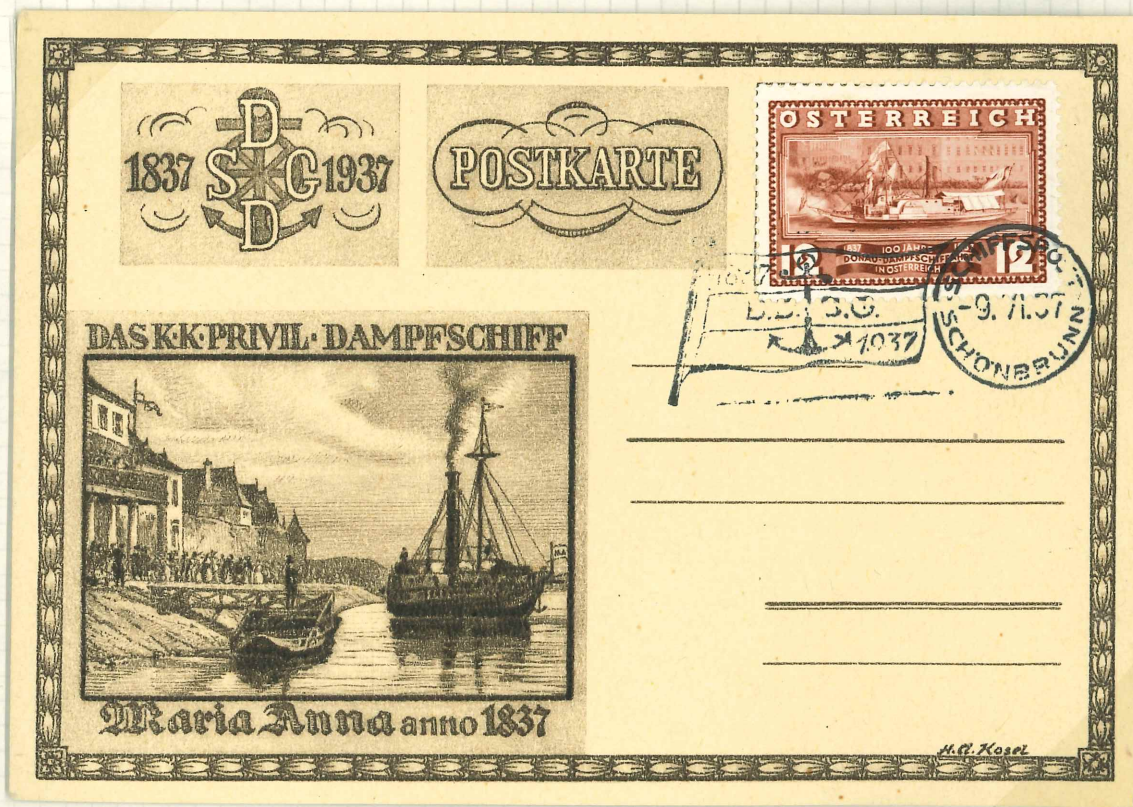

PRINTED CARD FOR THE COMPANY'S 100 YEAR CENTENARY
IT HAS AUSTRIAN 12 H STAMP ISSUED FOR THE EVENT
CANCELLED WITH A SPECIAL DSGD FLAG DATE STAMP AT
SCHONBRUNN