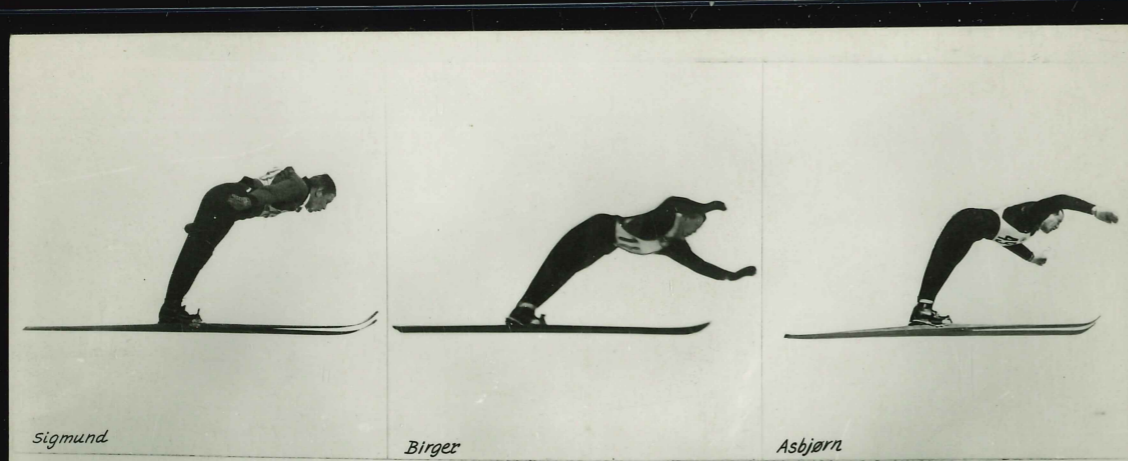

Sigmund

Birger

Asbjørn

Brødrene Ruud, Norge
5 Verdensmesterskap
2 Olympiske mesterskap
7 norske mesterskap
25 Holmenkollpremier
Alle tre tildelt Holmenkollmedaljen

Ruud Brothers, Norway
5 World Championships
2 Olympic Championships
7 National Norwegian Championships
25 Holmenkollen awards
All three of them have been honoured by
the Holmenkollen Medal award