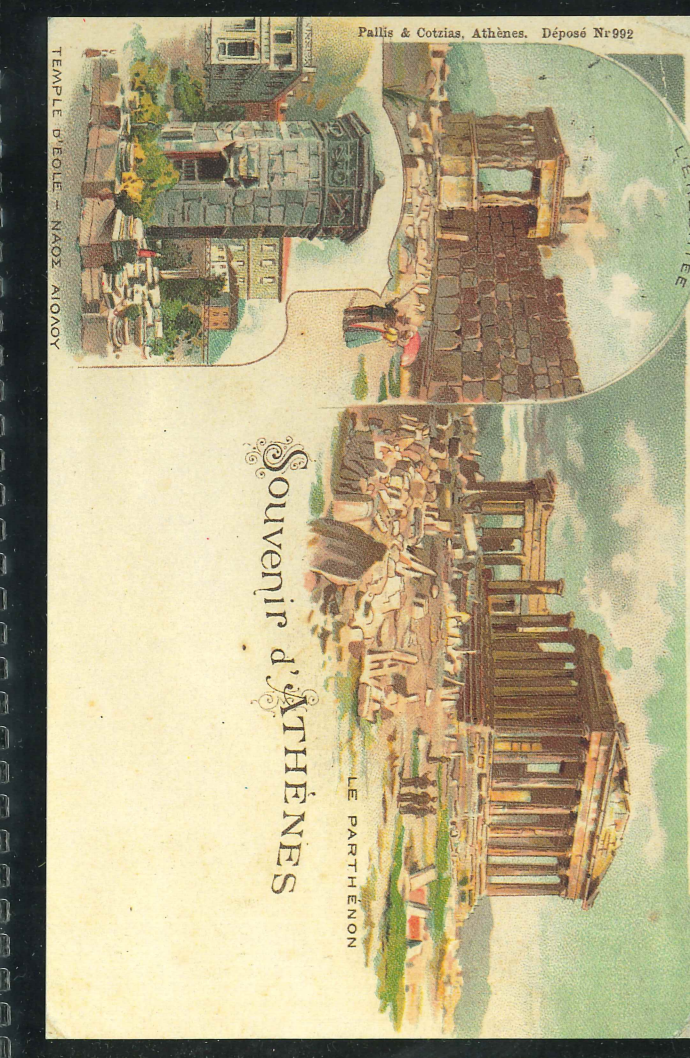

ROCHESTER, NY

PHOTO V. GIARD

ROCHESTER, NY