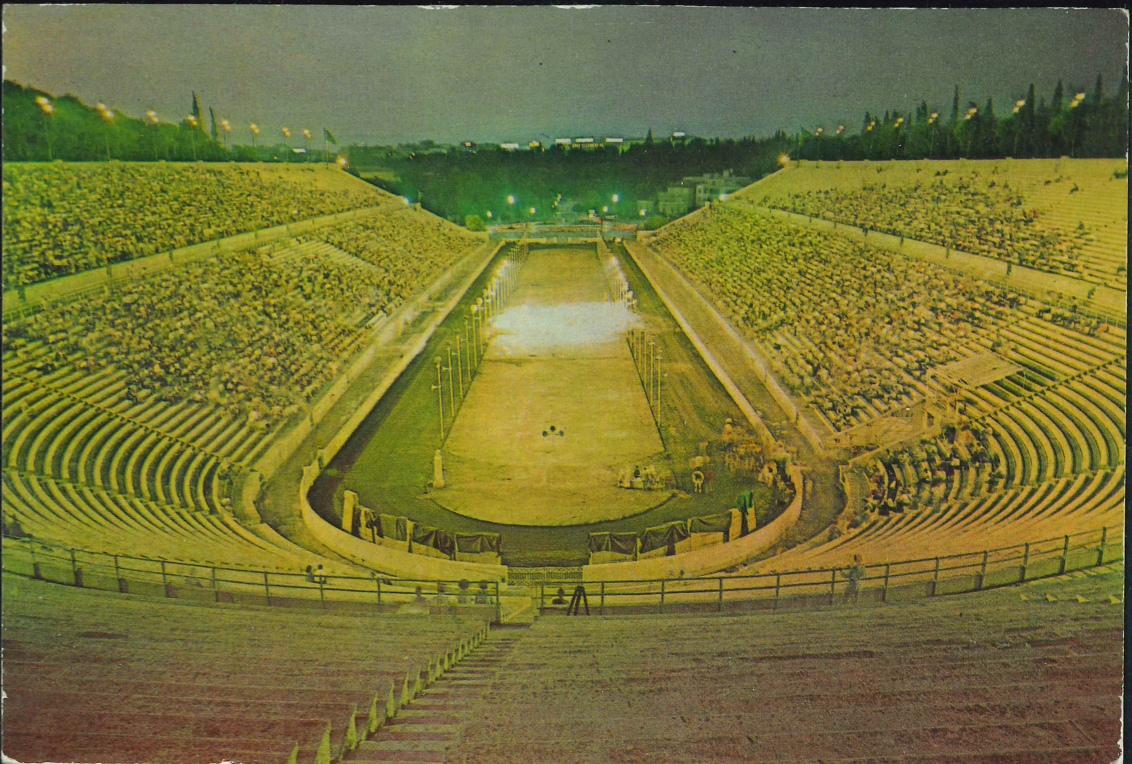

ROCHESTER, NY

PHOTO V. GIARD

ROCHESTER, NY