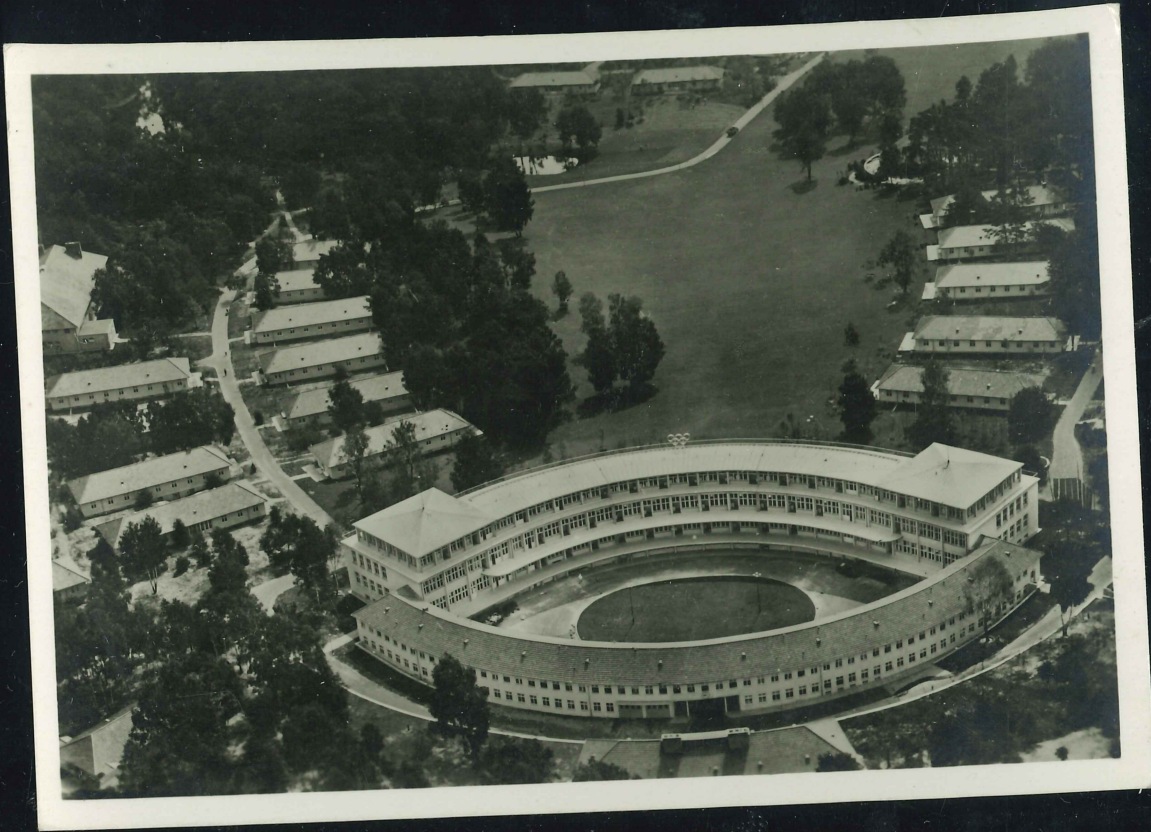

Cal. No. 418-5372
PERMANENT
UNIVERSITY PRODUCTS, INC.
Archival Quality