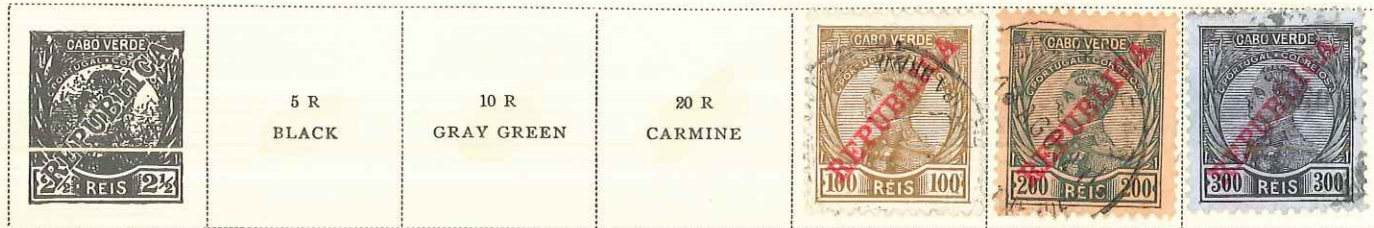

1911

Stamps of 1898-1903  
Overprinted  
**REPUBLICA**  
2 1/4 R  
GRAY

5 R  
ORANGE

10 R  
LIGHT GREEN

15 R  
GRAY GREEN

20 R  
GRAY VIOLET

25 R  
CARMINE

1912