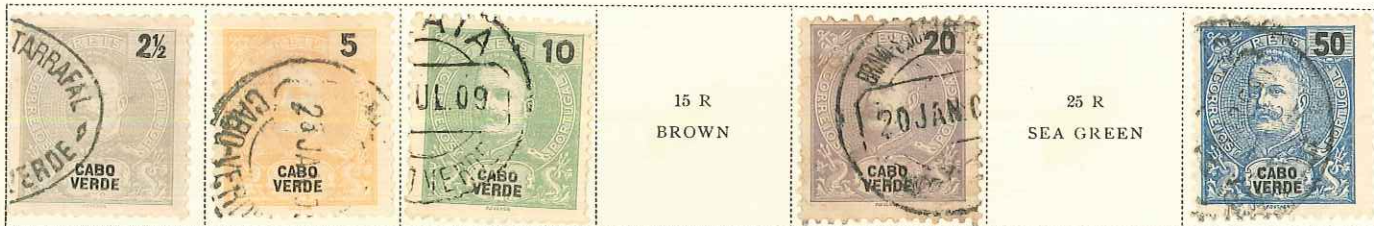

# CAPE VERDE

1877

Like next cut  
5 R  
BLACK

1886

1894

10 R  
REDDISH  
VIOLET

1898

15 R  
BROWN

25 R  
SEA GREEN

1902

Type of 1898  
Overprinted in Black  
**PROVISORIO**  
15 R  
BROWN

25 R  
SEA GREEN

50 R  
BLUE

1903

Type of 1898 Issue  
15 R  
GRAY GREEN

50 R  
BROWN