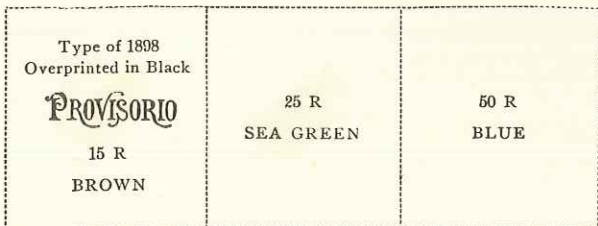

15 R
BROWN

25 R
SEA GREEN

1902