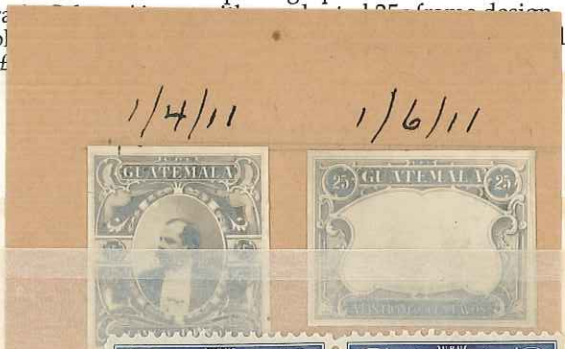

1911
GUATEMALA (1911) 1911 artwork ex ABN Co. photographic records for 25c
p "Pres. Estrada" design by [unclear] 25c from design
ed design pl [unclear]
13582 / SL) 4