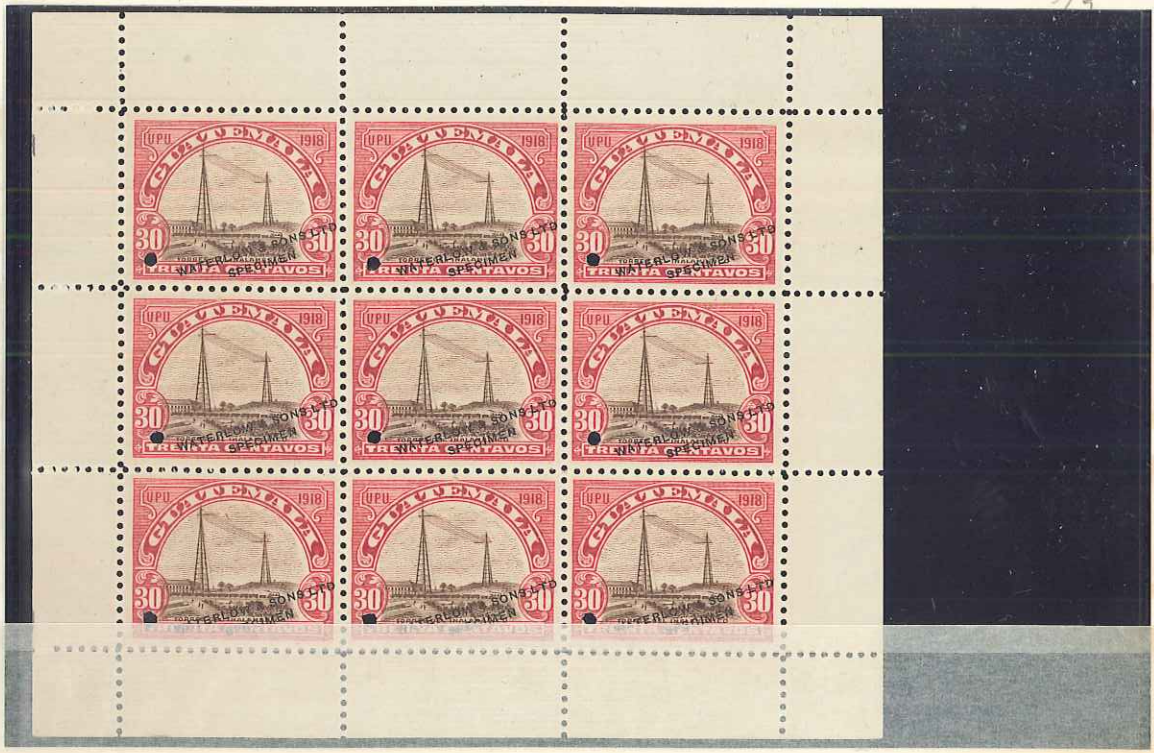

1919 Ausgabe
Waterlow

30c Die
proof in
black.
Centre
rare

5718 629