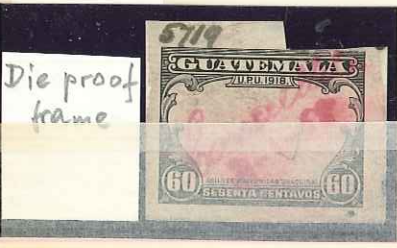

1910 Granados
Ausgabe
980.000

Die proof
JP 162C

140 (140) 1910 Grandos
Birth Centenary s
die proof of cent
vignette only in
- rare

Plate proofs
TP162A

PP162C

CAT NO. 140a & val CAT VALUE ~~£ 80~~ +
 NOTES 60 Cistre & indigo IMPERF
 a variety of sheet margin. R. 03614
 worth + full value as in large
 Carmine - variety + 9/100
 in position of the central vignette
 only. VF 9/10. Lot 235 82/60-

1.500.000
(over 500,000
surcharged)

205 A
only black

14

205 B
gray black

220,100

Die proof
frame

5206 A

Specimen
proofs