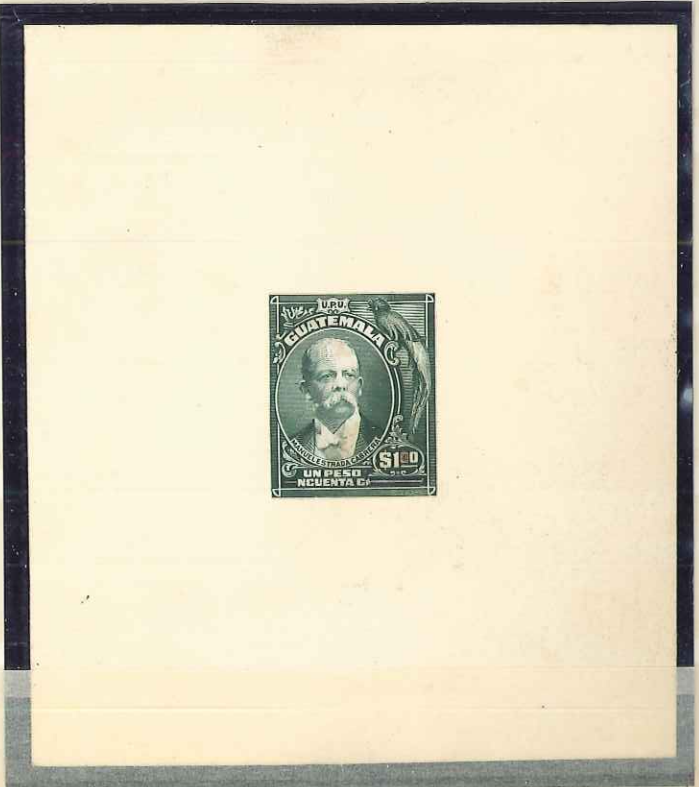

Pasted
DP 204A